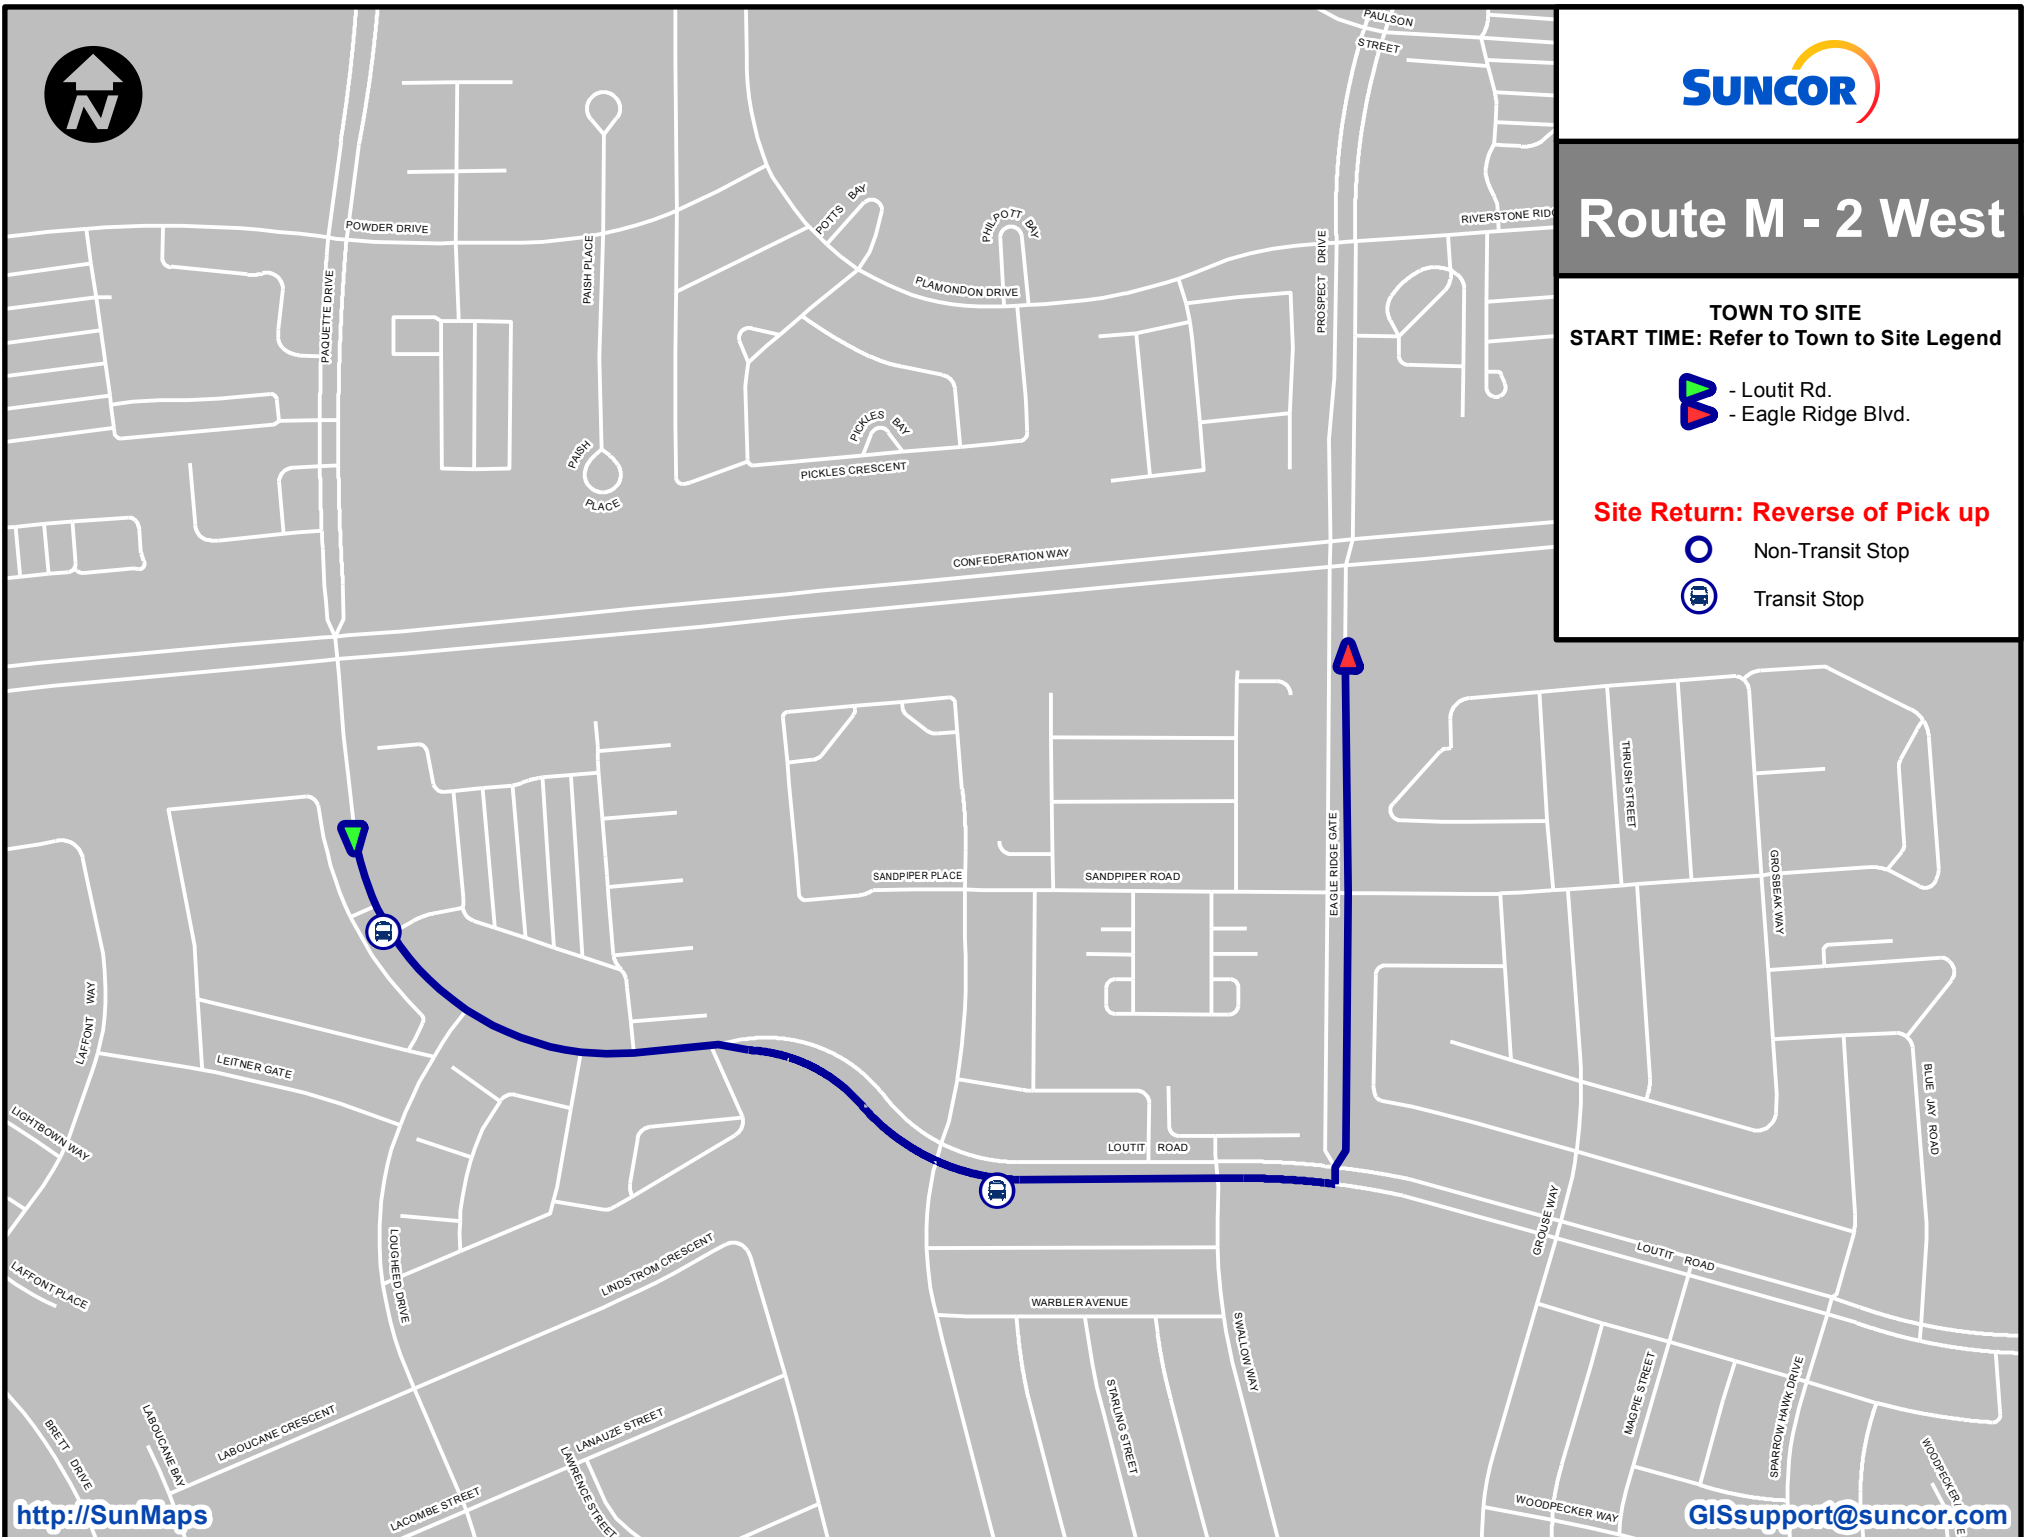

# Route M - 2 West

**TOWN TO SITE**  
**START TIME: Refer to Town to Site Legend**

-  - Loutit Rd.
-  - Eagle Ridge Blvd.

**Site Return: Reverse of Pick up**

-  Non-Transit Stop
-  Transit Stop

## Route M-3 West M-4 West

### TOWN TO SITE

START TIME: Refer to Town to Site Legend

-  - Loutit Rd
-  - Sparrow Hawk Dr
-  - Loutit Rd

 Non-Transit Stop

 Transit Stop