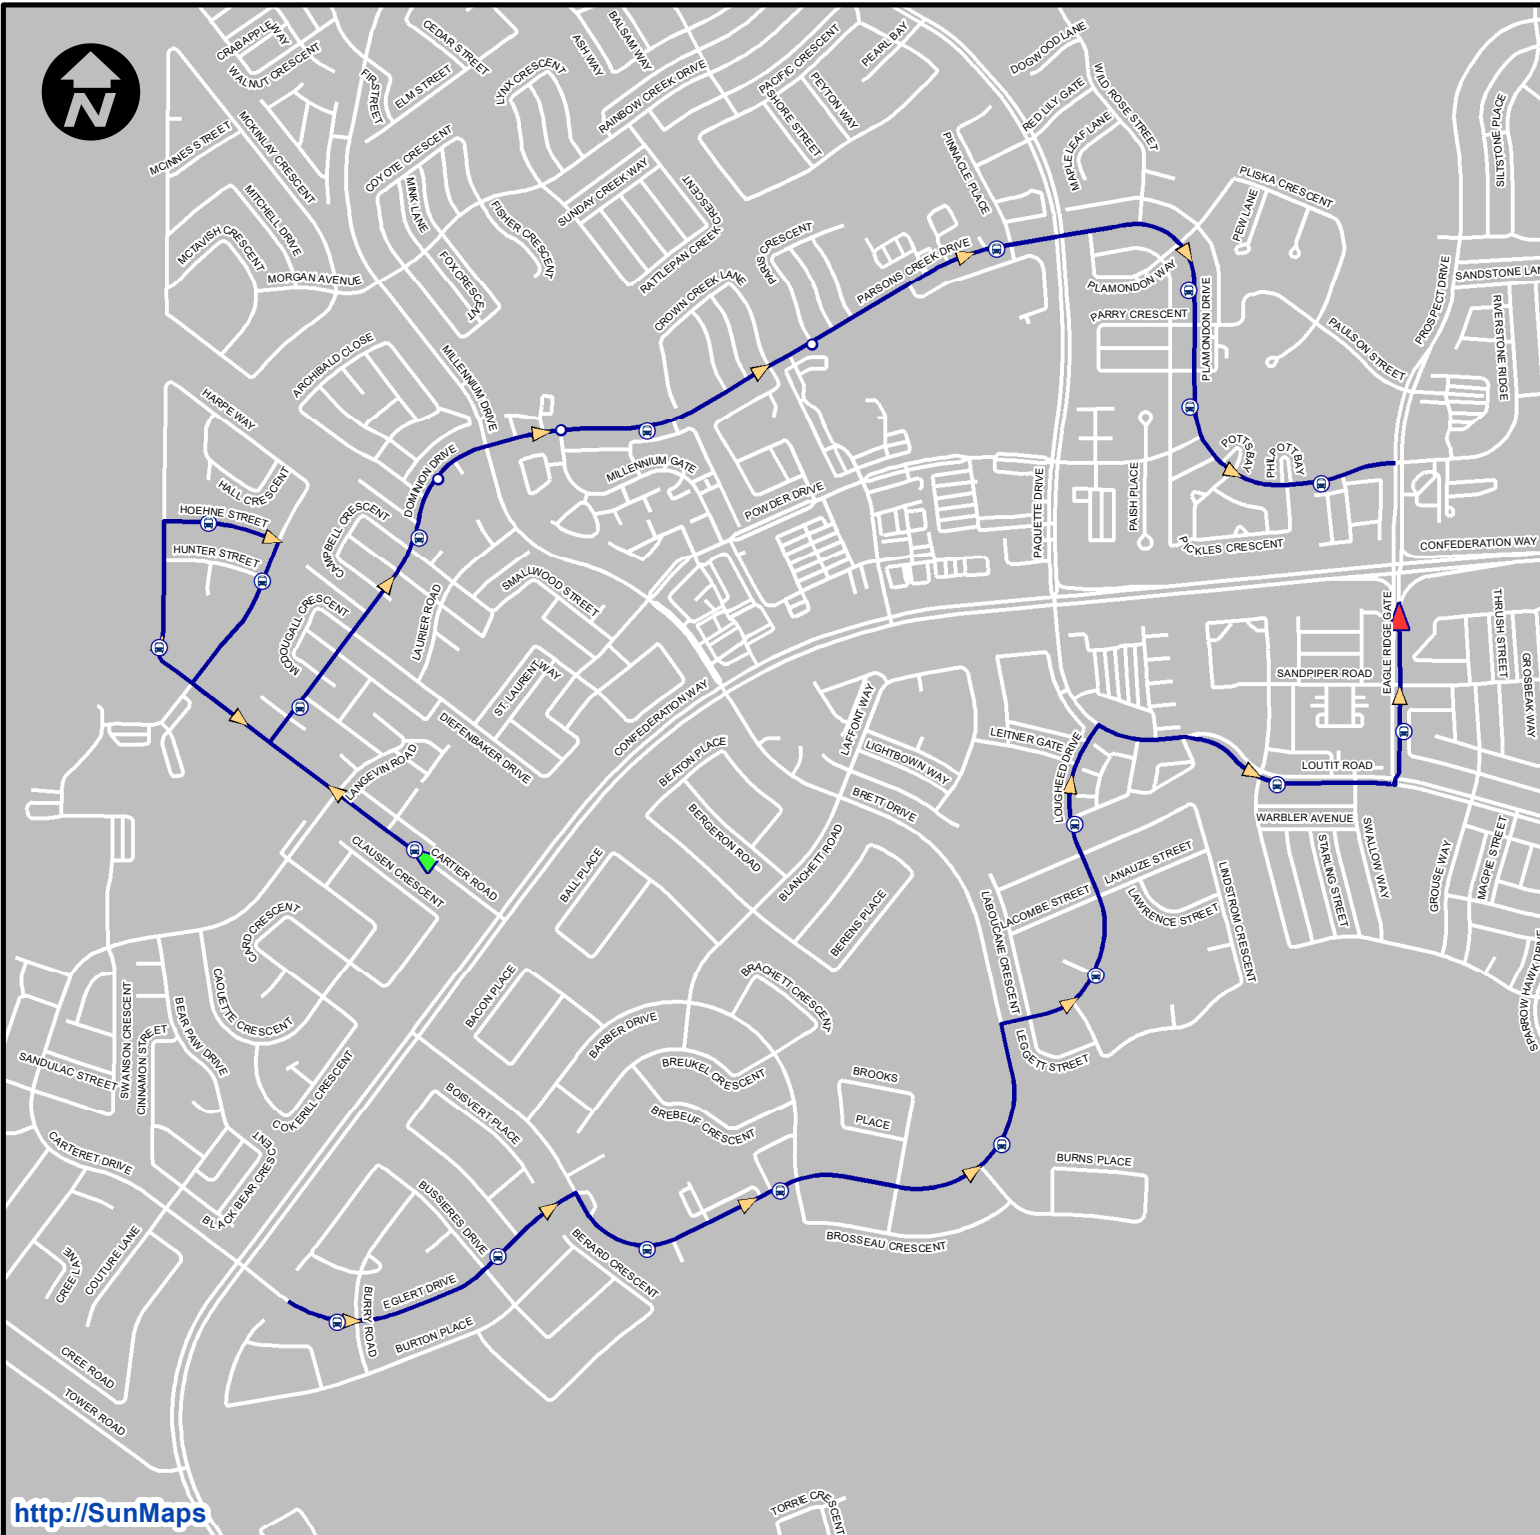

Route JH

TOWN TO SITE

START TIME: Refer to Town to Site Legend

-  - Cartier Rd
- Hoehne St
- Harpe Way
- Dominion Dr
- Parsons Creek Dr
- Plamondon Dr
- Eglert Dr
- Brett Dr
- Loughheed Dr
- Loutit Rd
-  - Eagle Ridge Gate

Site Return: Same as Pick up

-  Non-Transit Stop
-  Transit Stop

Route JHM

TOWN TO SITE

START TIME: Refer to Town to Site Legend

-  - Cartier Rd
- Hoehne St
- Harpe Way
- Dominion Dr
- Parsons Creek Dr
- Plamondon Dr
- Eglert Dr
- Brett Dr
- Lougheed Dr
- Loutit Rd
- Sparrow Hawk Dr
- Loutit Rd
-  - Eagle Ridge Gate

Site Return: Same as Pick up

-  Non-Transit Stop
-  Transit Stop