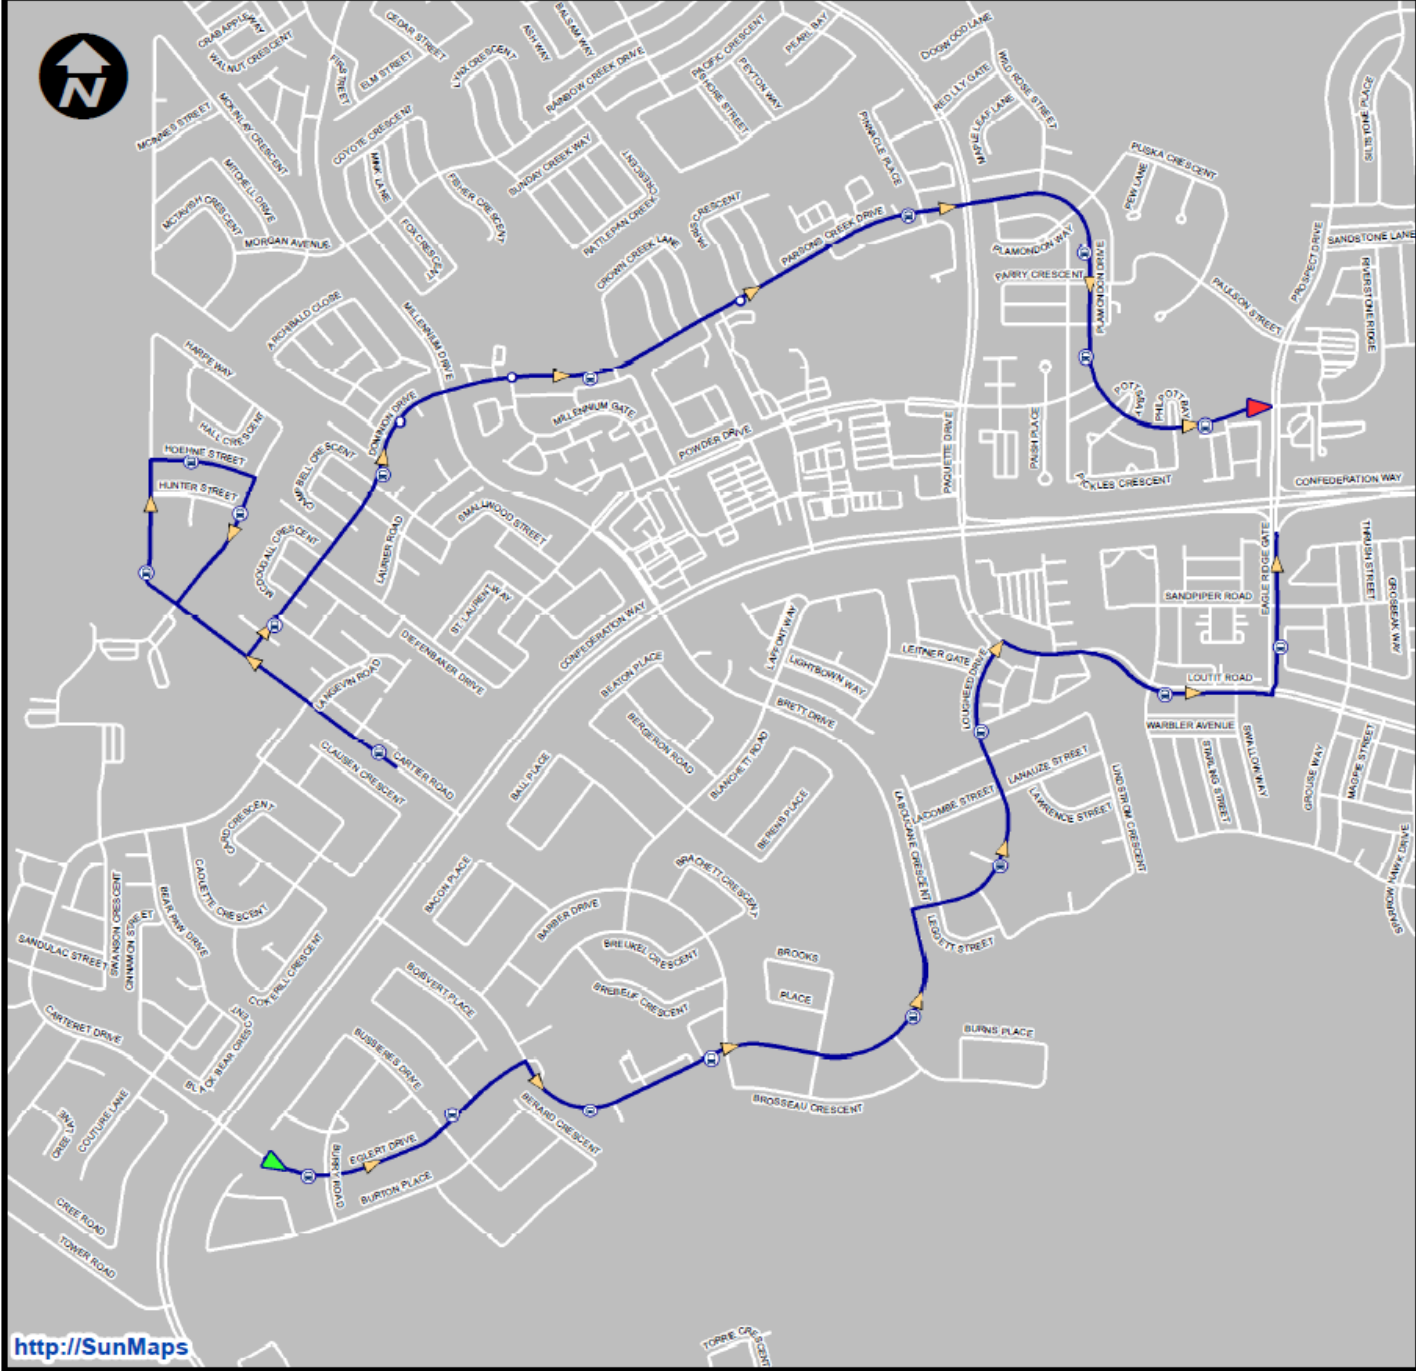

Route H

TOWN TO SITE
START TIME: Refer to Town to Site Legend

- Egbert Dr
- Brett Dr
- Loughheed Dr
- Loutit Rd
- Eagle Ridge Gate

- Non-Transit Stop
- Transit Stop

Route H2 07:45 - West

TOWN TO SITE

START TIME: Refer to Town to Site Legend

-  - Egbert Dr
-  - Brett Dr
-  - Louheed Dr
-  - Loult Rd
-  - Eagle Ridge Gate

-  Non-Transit Stop
-  Transit Stop

Route H-3

TOWN TO SITE
START TIME: Refer to Town to Site Legend

-  - Loughheed Dr
-  - Loutit Rd
-  - Eagle Ridge Gate

-  Non-Transit Stop
-  Transit Stop

Route HJ

TOWN TO SITE
START TIME: Refer to Town to Site Legend

-  - Eglert Dr
-  - Brett Dr
-  - Lougheed Dr
-  - Loutit Rd
-  - Eagle Ridge Gate
-  - Cartier Rd
-  - Hoehne St
-  - Harpe Way
-  - Dominion Dr
-  - Parsons Creek Dr
-  - Plamondon Dr

Site Return: Reverse of Pick up

-  Non-Transit Stop
-  Transit Stop