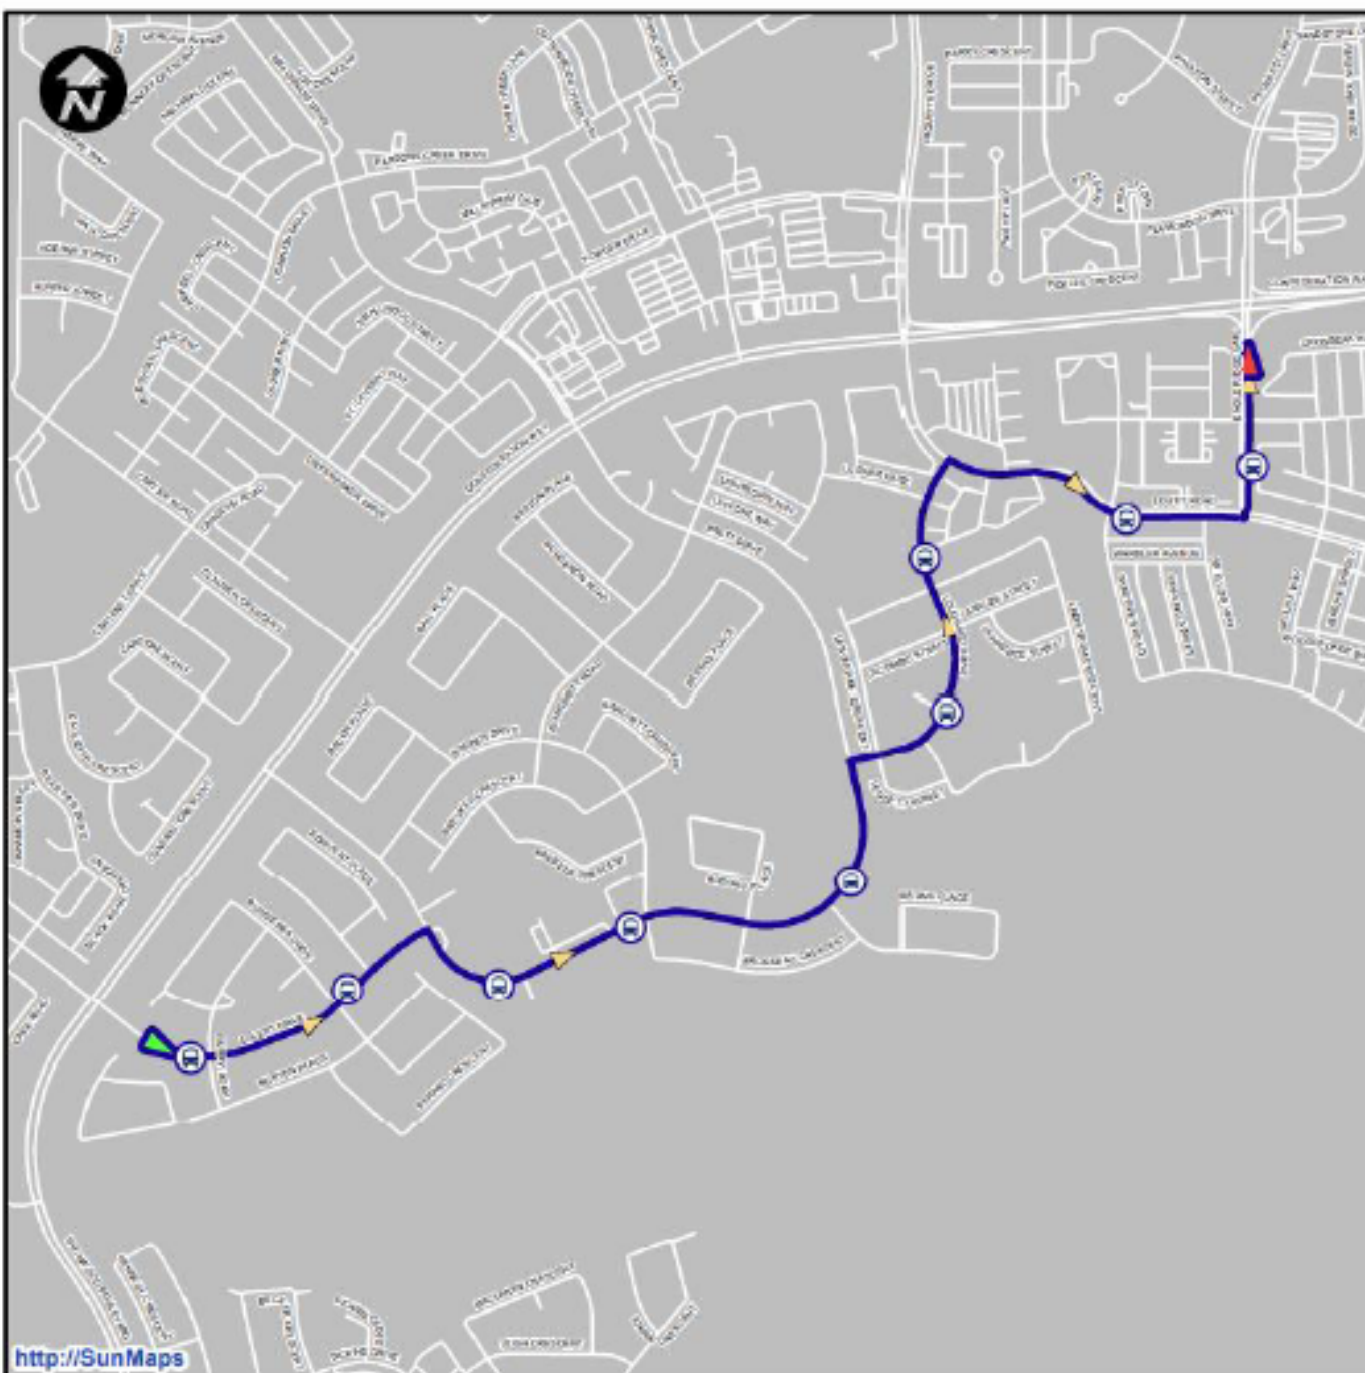

Route H

TOWN TO SITE
START TIME: Refer to Town to Site Legend

- Egbert Dr
- Brett Dr
- Loughheed Dr
- Loutit Rd
- Eagle Ridge Gate

- Non-Transit Stop
- Transit Stop

Route H2 07:45 - West

TOWN TO SITE

START TIME: Refer to Town to Site Legend

-  - Egbert Dr
-  - Brett Dr
-  - Louheed Dr
-  - Loult Rd
-  - Eagle Ridge Gate

-  Non-Transit Stop
-  Transit Stop

Route H-3

TOWN TO SITE
START TIME: Refer to Town to Site Legend

-  - Loughheed Dr
-  - Loutit Rd
-  - Eagle Ridge Gate

-  Non-Transit Stop
-  Transit Stop

Route HJ

TOWN TO SITE
START TIME: Refer to Town to Site Legend

-  - Eglert Dr
-  - Brett Dr
-  - Lougheed Dr
-  - Loutit Rd
-  - Eagle Ridge Gate
-  - Cartier Rd
-  - Hoehne St
-  - Harpe Way
-  - Dominion Dr
-  - Parsons Creek Dr
-  - Plamondon Dr

Site Return: Reverse of Pick up

-  Non-Transit Stop
-  Transit Stop