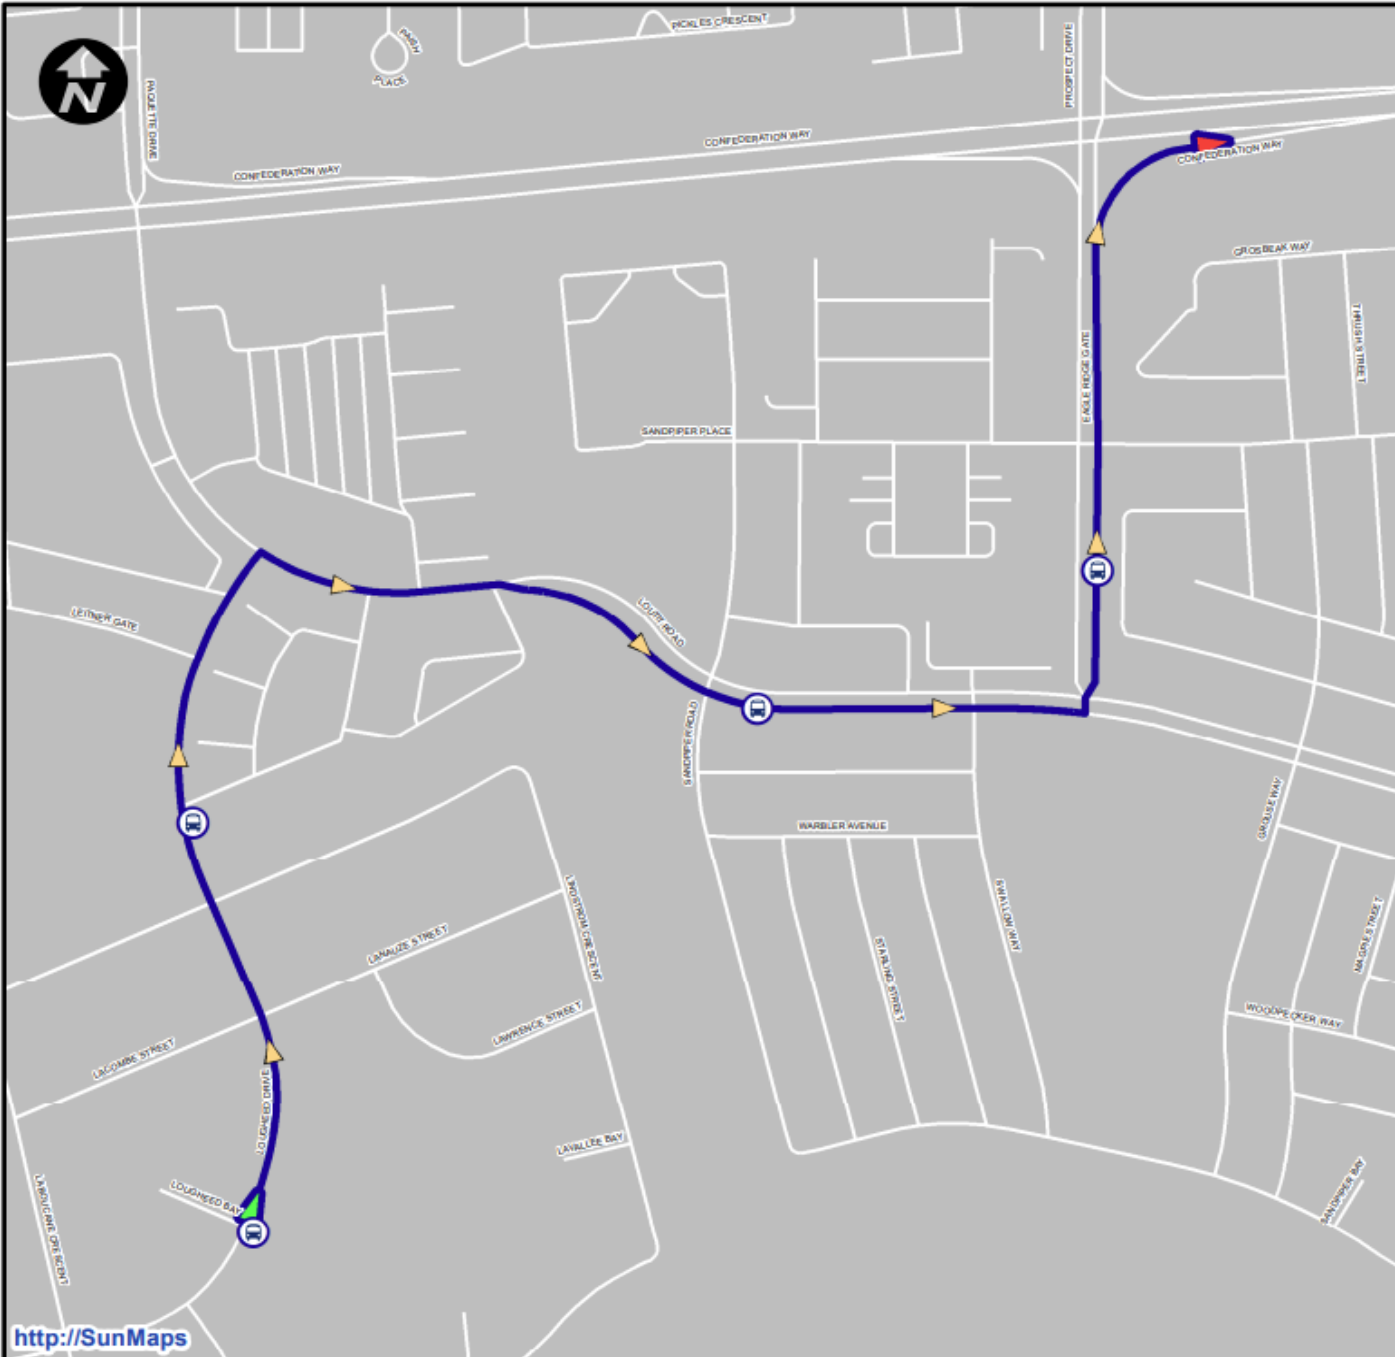

Route H

TOWN TO SITE
START TIME: Refer to Town to Site Legend

- Egbert Dr
- Brett Dr
- Loughheed Dr
- Loutit Rd
- Eagle Ridge Gate

- Non-Transit Stop
- Transit Stop

Route H2 07:45 - West

TOWN TO SITE

START TIME: Refer to Town to Site Legend

-  - Egbert Dr
-  - Brett Dr
-  - Louheed Dr
-  - Loult Rd
-  - Eagle Ridge Gate

-  Non-Transit Stop
-  Transit Stop

Route H-3

TOWN TO SITE
START TIME: Refer to Town to Site Legend

-  - Loughheed Dr
-  - Loutit Rd
-  - Eagle Ridge Gate

-  Non-Transit Stop
-  Transit Stop

Route HJ

TOWN TO SITE
START TIME: Refer to Town to Site Legend

-  - Eglert Dr
-  - Brett Dr
-  - Lougheed Dr
-  - Loutit Rd
-  - Eagle Ridge Gate
-  - Cartier Rd
-  - Hoehne St
-  - Harpe Way
-  - Dominion Dr
-  - Parsons Creek Dr
-  - Plamondon Dr

Site Return: Reverse of Pick up

-  Non-Transit Stop
-  Transit Stop