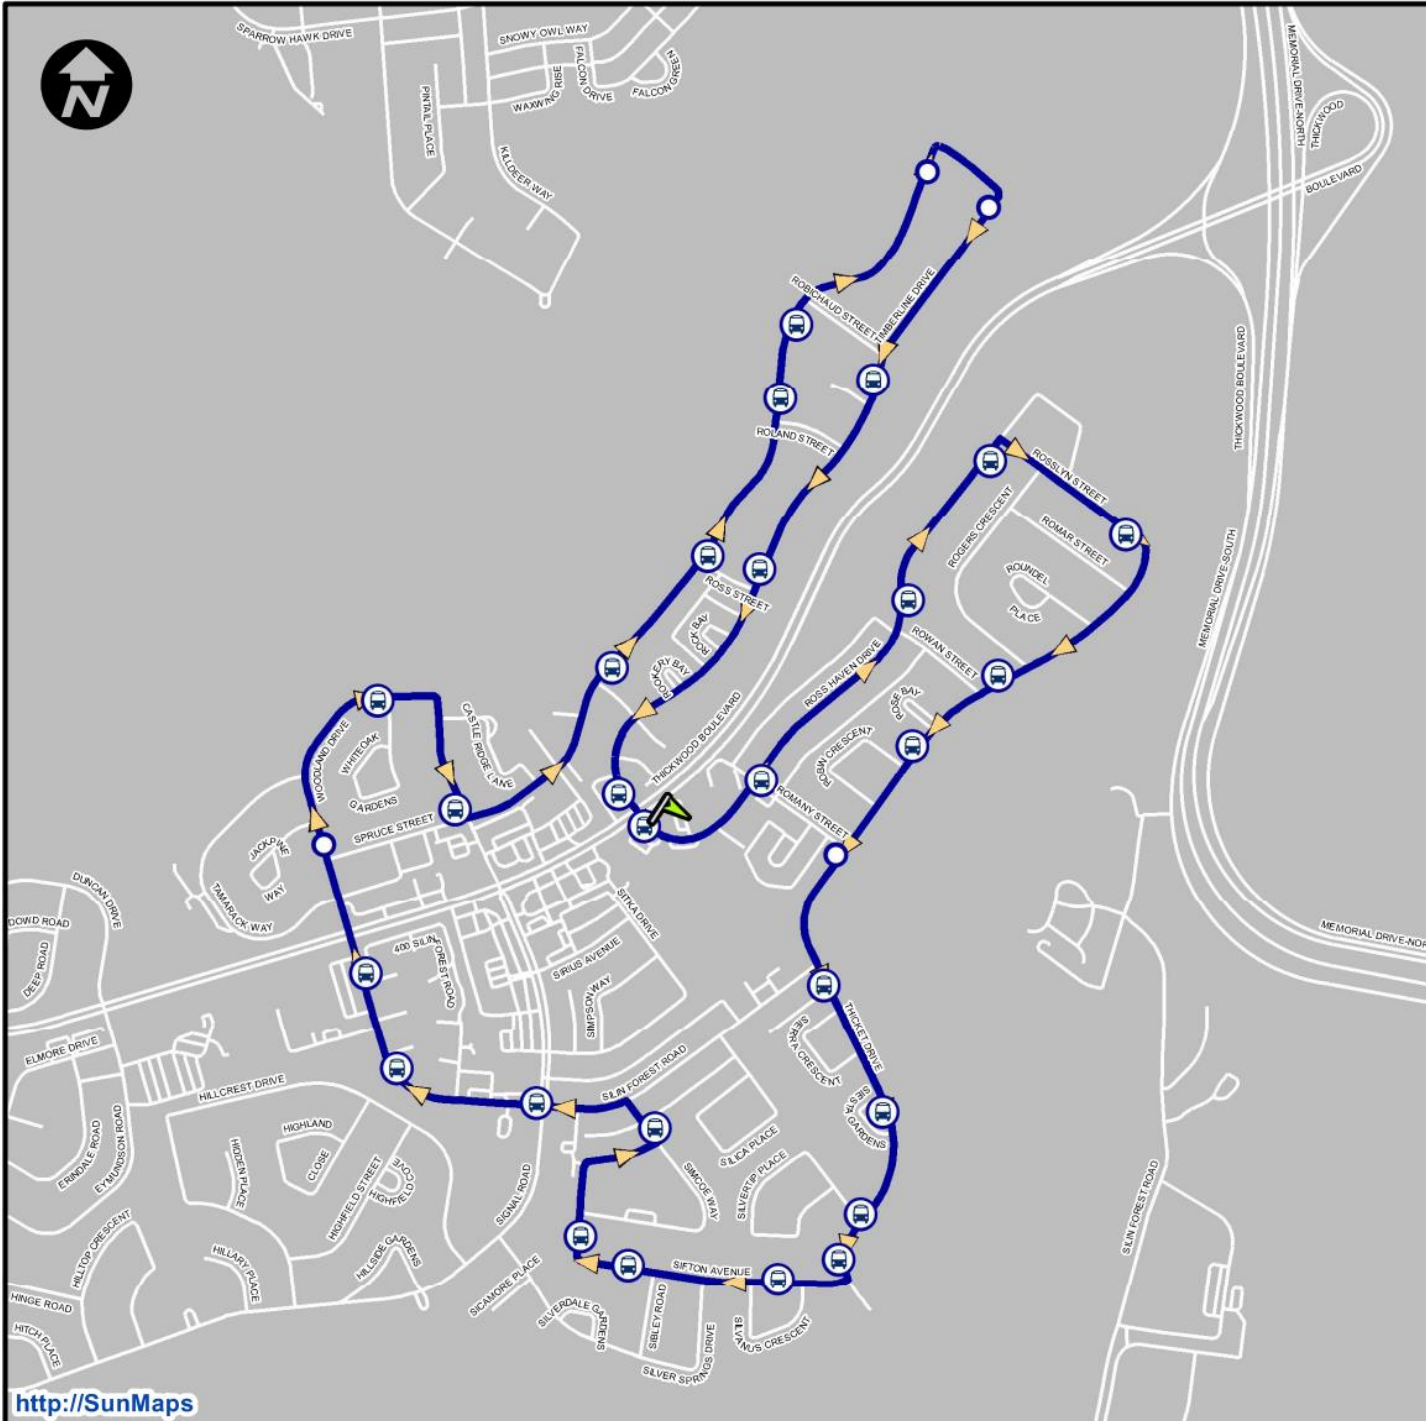

SYN Bus Zone 3A

SITE TO TOWN

START TIME: Refer to Site to Town Legend

- Ross Haven Dr
- Rosslyn St
- Thicket Dr
- Sifton Ave
- Simcoe Way
- Silin Forest Rd
- Woodland Dr
- Timberline Dr

○ Non-Transit Stop

🚌 Transit Stop

SYN Bus Zone 3B

SITE TO TOWN

START TIME: Refer to Site to Town Legend

- Signal Rd
- Hillcrest Dr
- Signal Rd
- Wolverine Dr
- Signal Rd
- Tundra Dr
- Cornwall Dr
- Cardinal Dr
- Cornwall Dr
- Duncan Dr
- Eymundson Rd
- Signal Rd

- Non-Transit Stop
- 🚌 Transit Stop