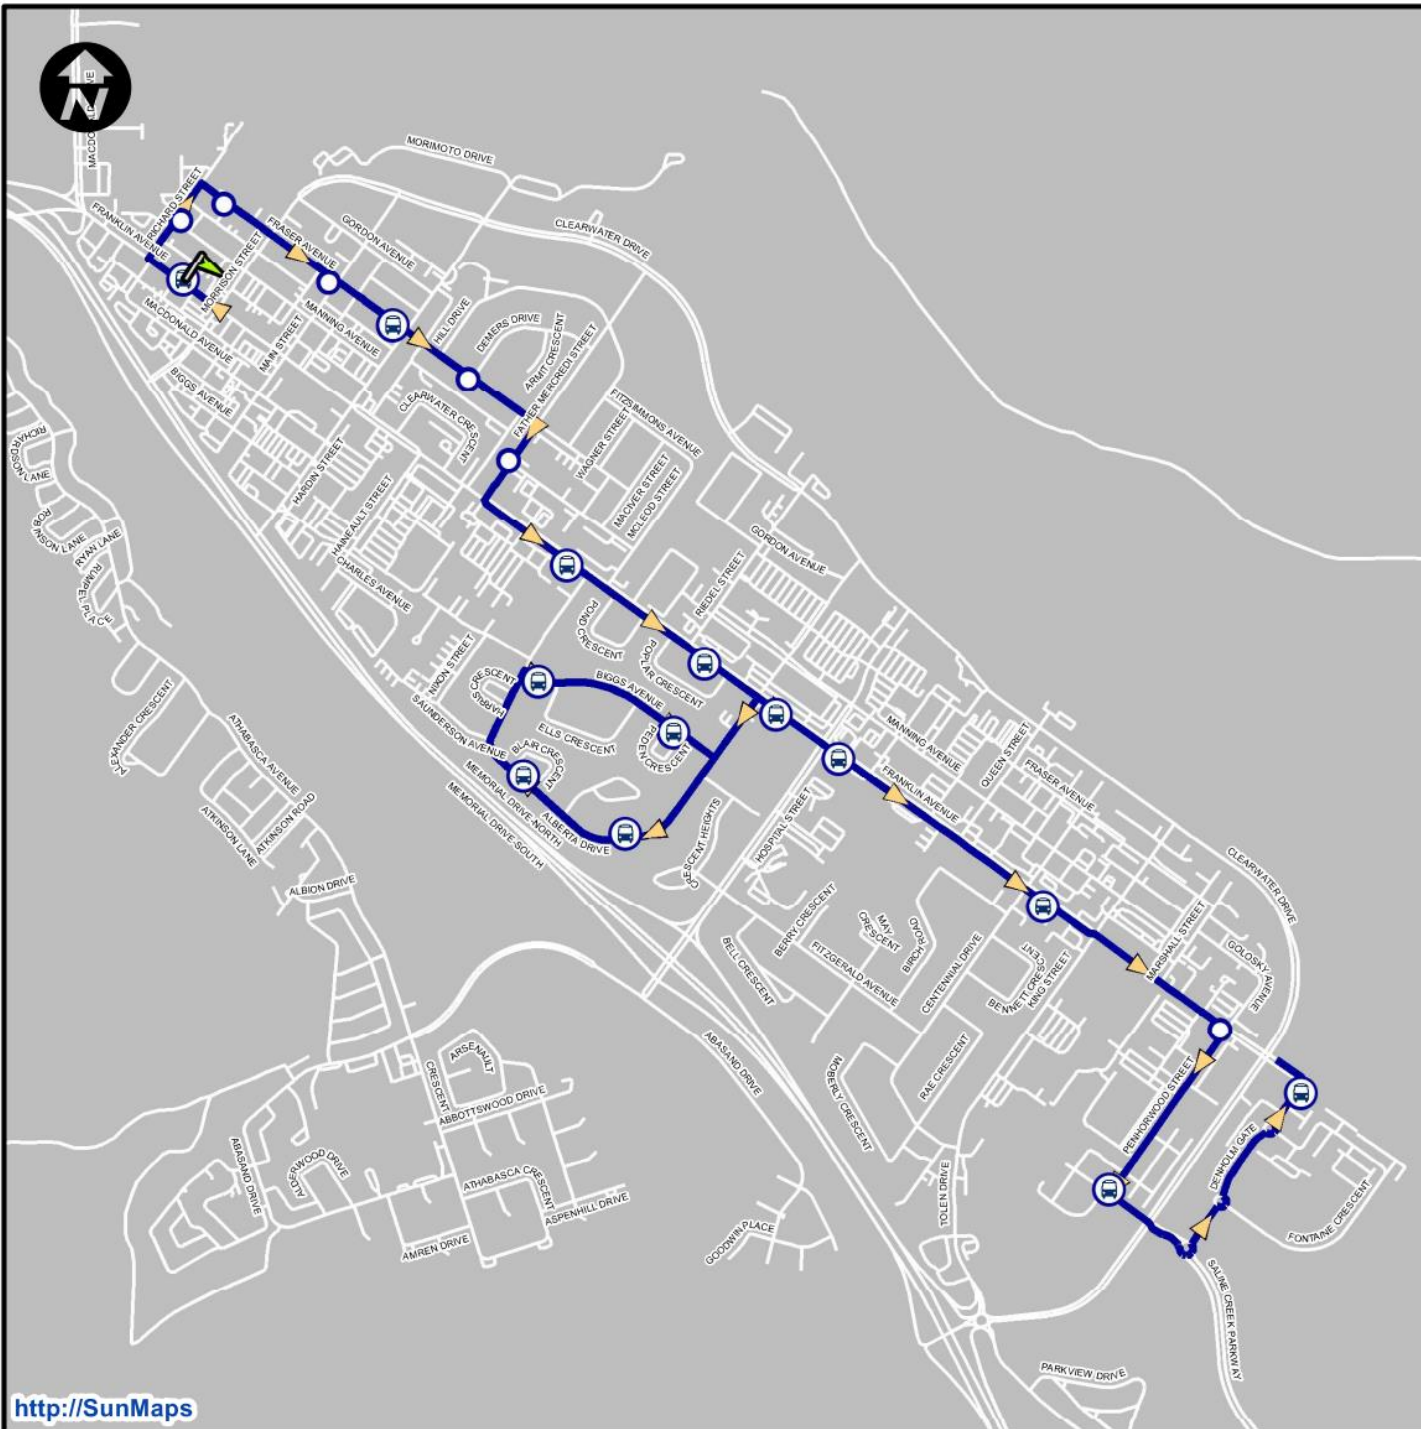

SYN Bus Zone 2A

SITE TO TOWN

START TIME: Refer to Site to Town Legend

- Franklin Ave
- Richard St
- Fraser Ave
- Father Mercredi St
- Franklin Ave
- Alberta Dr
- Biggs Ave
- Franklin Ave
- Penhorwood St
- Denholm Gate

-  Non-Transit Stop
-  Transit Stop

SYN Bus Zone 1B

SITE TO TOWN

START TIME: Refer to Site to Town Legend

- Gregoire Dr
- Gregoire Cres
- Grey Cres
- Greely Rd
- Greenwich Ln
- Mackenzie Blvd
- Rodeo Dr
- Mustang Rd
- Arabian Dr

- Non-Transit Stop
- 🚌 Transit Stop