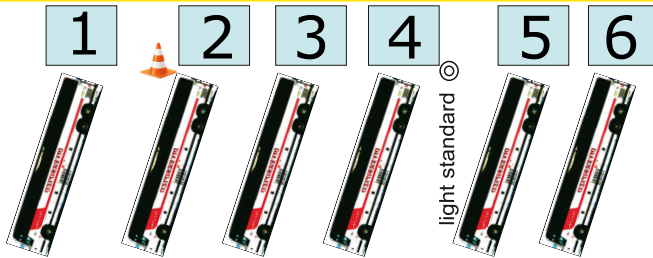

DIVERSIFIED

Syncrude 18:10 Zone/ FRI - SAT - SUN

Frank Spragins
Building,

P A S S E N G E R W A L K W A Y

P A S S E N G E R W A L K W A Y

5 KMH IN PARKING LOT

OL

TRANSPORT TRUCK PARKING