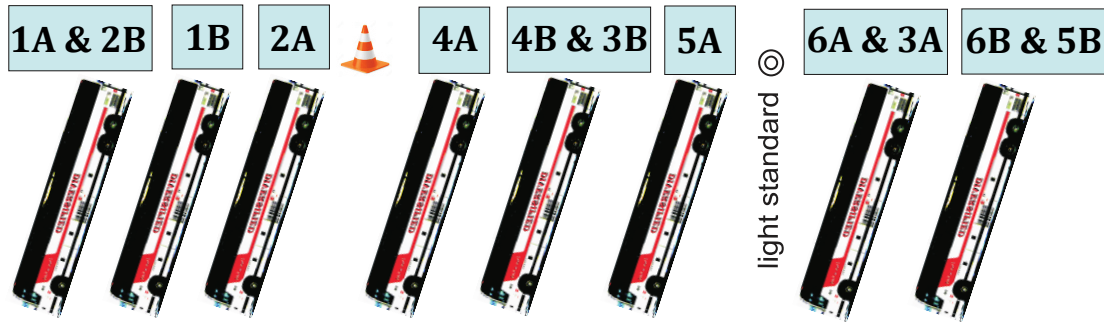

**DIVERSIFIED**

**Syncrude 18:10 Zone/ MONDAY-THURSDAY**

Frank Spragins Building,

P A S S E N G E R W A L K W A Y

Crosswalk

P A S S E N G E R W A L K W A Y

5 KM/H IN PARKING LOT

light standard  
©

**OL**

© light standard

**TRANSPORT TRUCK PARKING**

**SYNCRUDE ACCESS ROAD**

UPDATED September 22, 2025