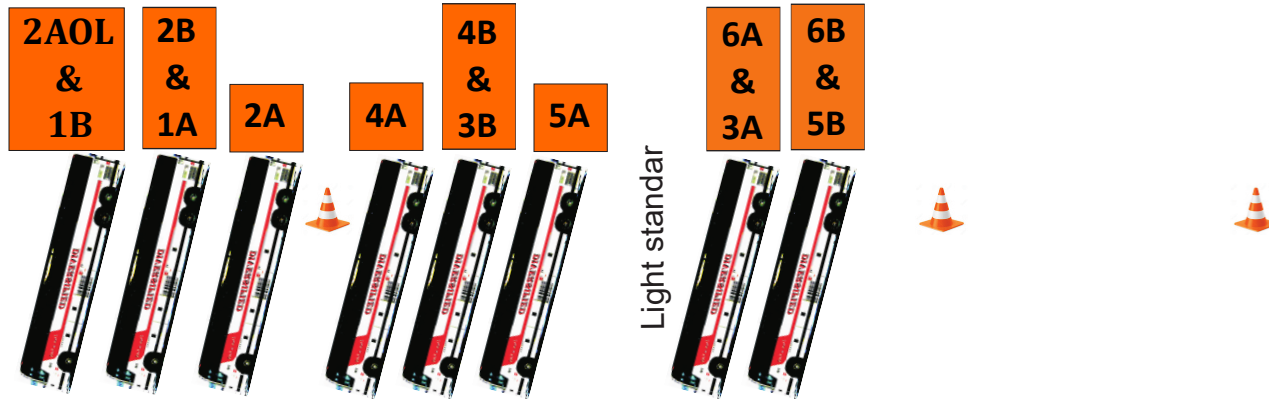

Syncrude 41B 07:40 (SAT & SUN) & STAT

■ BUSES WITH ZONE RETURNS

P A S S E N G E R W A L K W A Y

41B BUS LOOP// Drop off zone

P A S S E N G E R W A L K W A Y

5 KM/H IN PARKING LOT

41X & 0L

LIGHT STANDARD ©

LIGHT STANDARD ©

TRANSPORT TRUCK PARKING

SYNCRUDE ACCESS ROAD →

UPDATED September 22, 2025