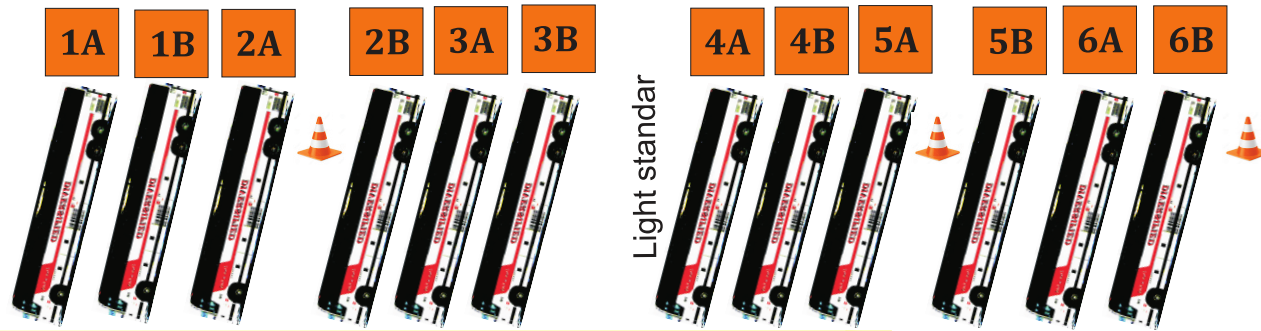

Syncrude 41B 07:40 MONDAY TO FRIDAY

■ BUSES WITH ZONE RETURNS

P A S S E N G E R W A L K W A Y

41B BUS LOOP// Drop off zone

5 KM/H IN PARKING LOT

TRANSPORT TRUCK PARKING

SYNCRUDE ACCESS ROAD

Map Effective September 22, 2025