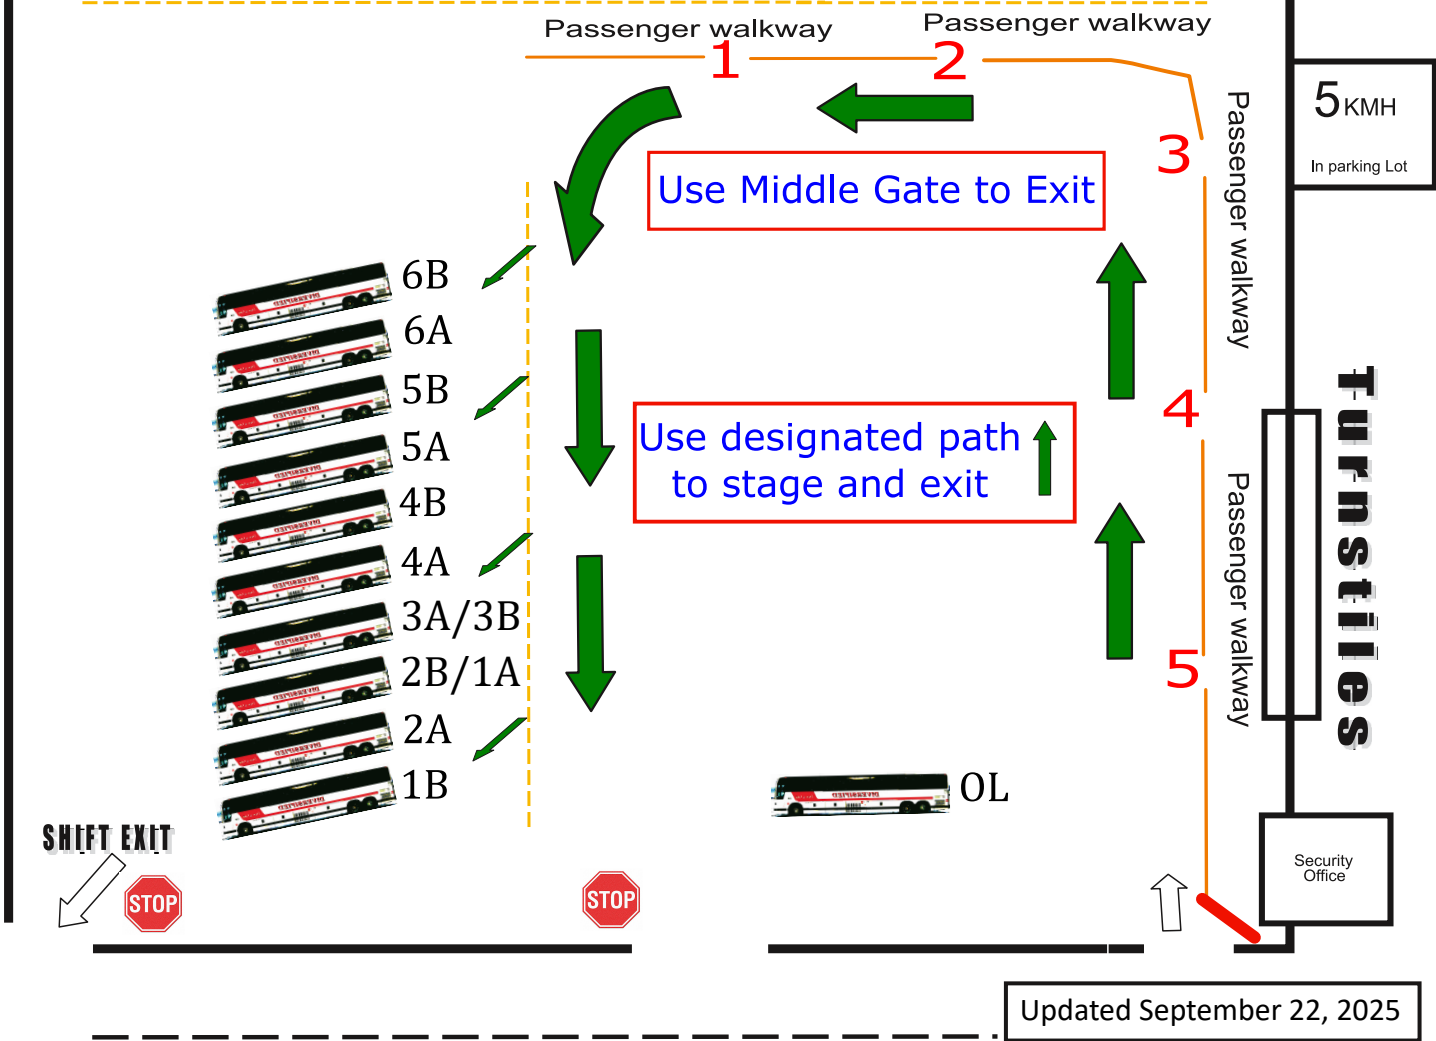

# SYNCRUDE 41A 07:40 (SAT & SUN) & STAT

Use Middle Gate to Exit

Use designated path to stage and exit

5 KMH  
In parking Lot

Furnstiles

Security Office

Updated September 22, 2025