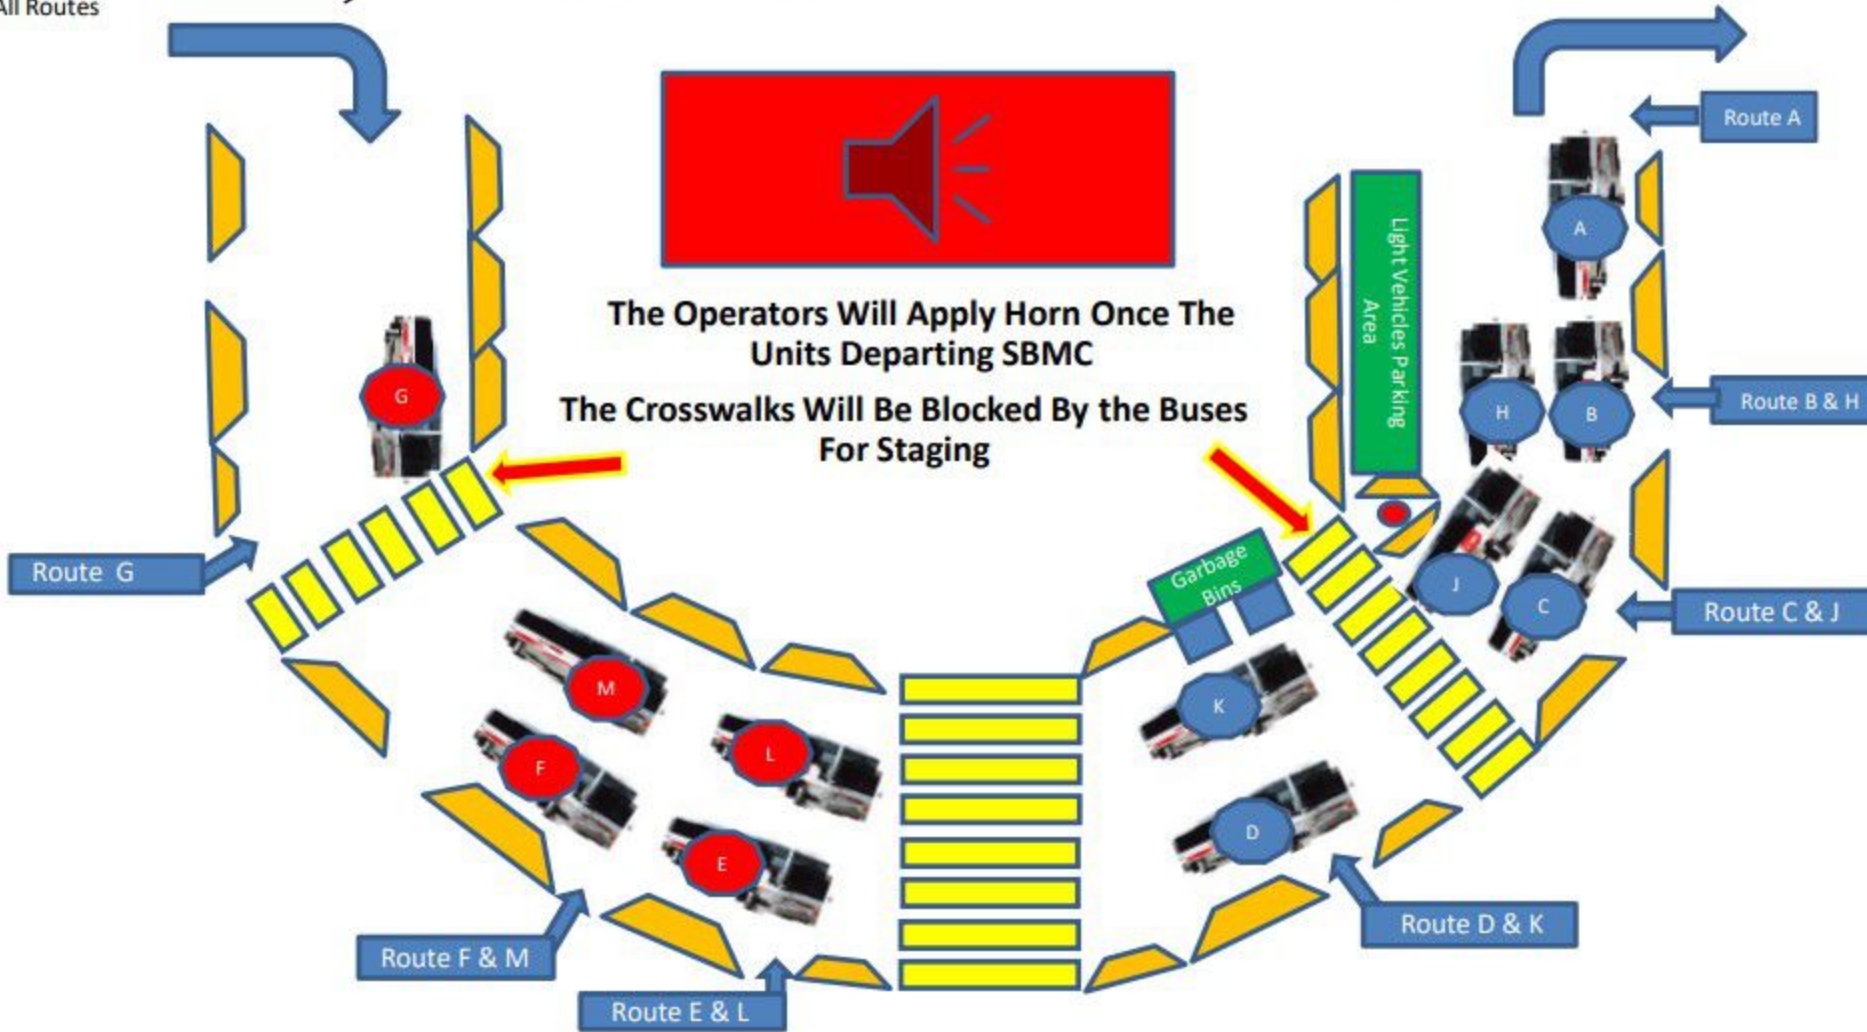

# MINE OPS Staging locations - departure times from Site:

- Mine Fire Hall Route L
- Tailings Route E & G
- Plant 86 Route M
- TRO Route F
- All Routes

Stage	Depart for SBMC	Depart SBMC for Town
Once all drop off from town completed	8:15/20:15	8:25/20:25
Once all drop off from town completed	8:15/20:15	8:25/20:25
Once all drop off from town completed	8:15/20:15	8:25/20:25
Once all drop off from town completed	8:15/20:15	8:25/20:25

**NOTE:**  
 Row 1 Route A, B, C, D, E & F  
 Row 2 Routes H, J, K, L, M & G  
 The buses assigned to each staging area will be the coach passengers will boarding to go home.  
 Coaches will not stop at unassigned drop off locations.