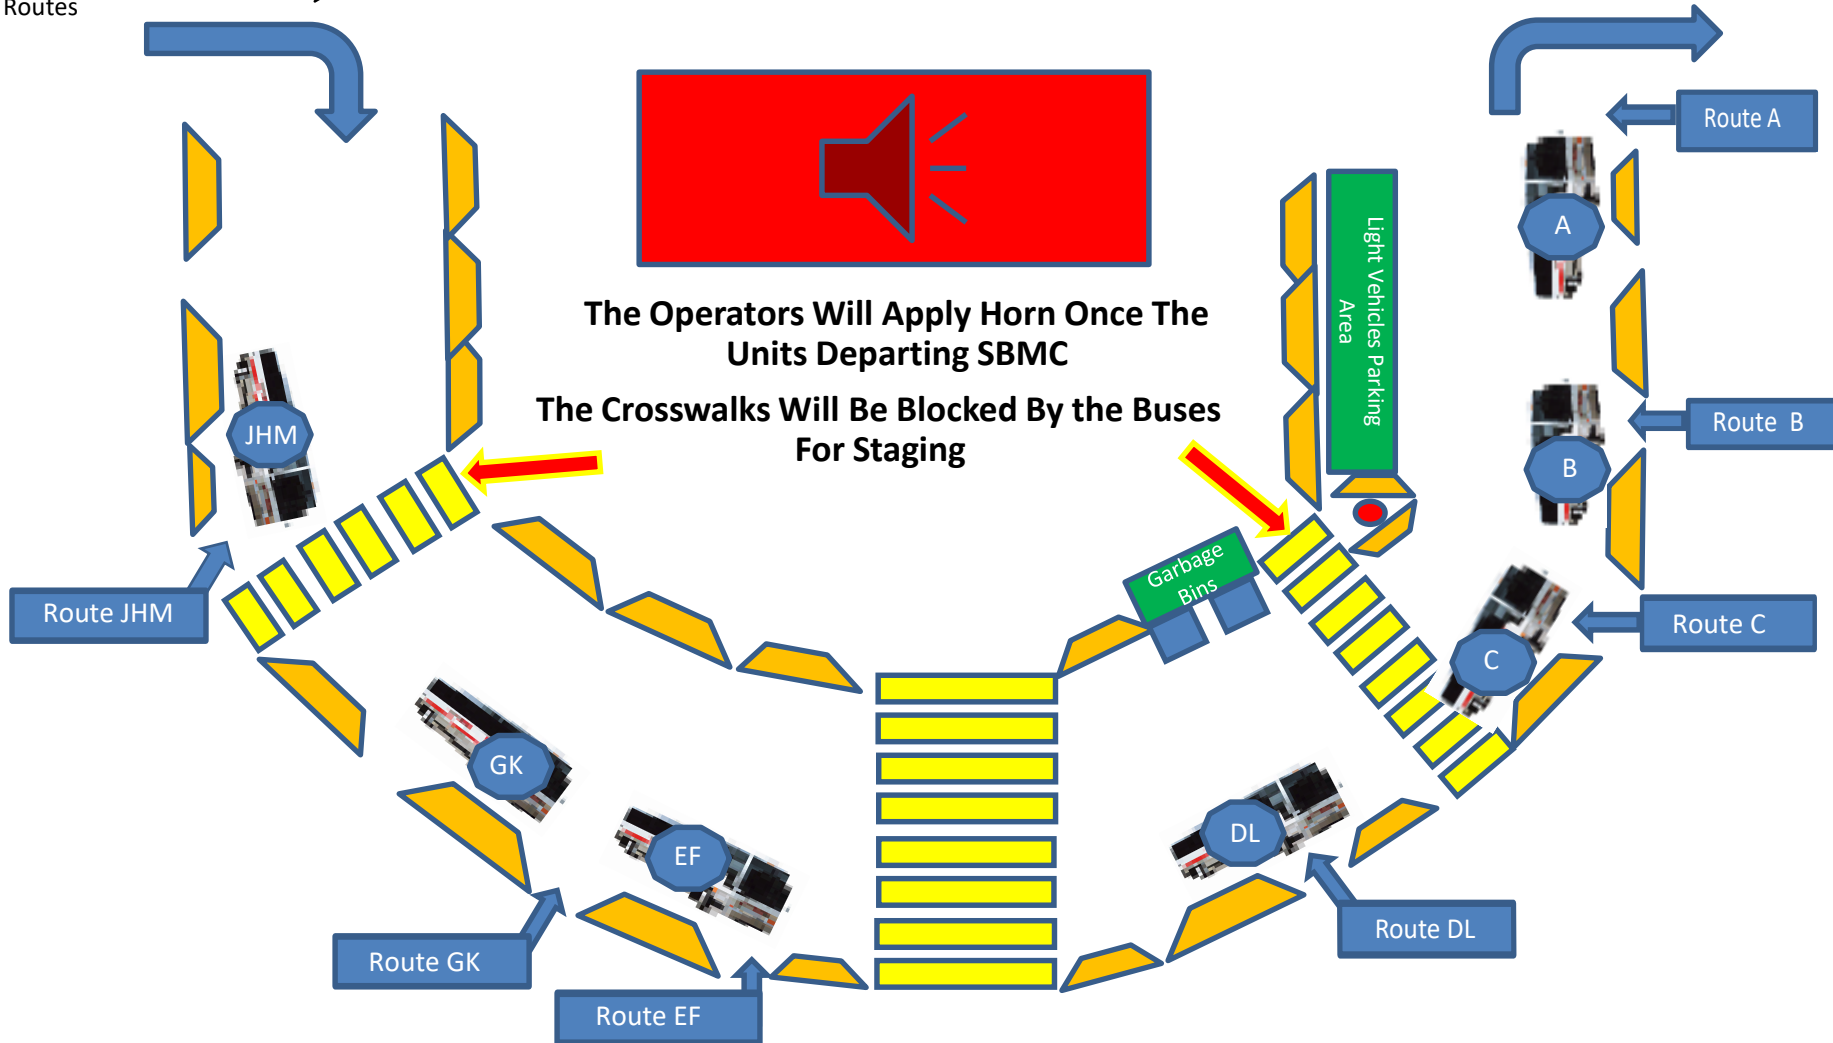

- Mine Fire Hall Route B →
- Tailings Route L →
- Plant 86 Route GK →
- TRO Route EF →
- All Routes →

**NOTE:**

**Row 1 Route A, B, C, DH, EF, GK, JM, L**  
 The buses assigned to each staging area will be the coach passengers will boarding to go home.  
 Coaches will not stop at unassigned drop off locations.

## 20:05 East Departure- departure times from Site:

Stage	Depart for SBMC	Depart SBMC for Town
Once all drop off from town completed	19:55	20:05
Once all drop off from town completed	19:53	20:05
Once all drop off from town completed	19:53	20:05
Once all drop off from town completed	19:53	20:05

- Mine Fire Hall Route B
- Tailings Route JHM
- Plant 86 Route GK
- TRO Route EF
- All Routes

### **NOTE:**

**Row 1 Route A, B, C, DL, EF, GK, JHM**

The buses assigned to each staging area will be the coach passengers will boarding to go home.

Coaches will not stop at unassigned drop off locations.