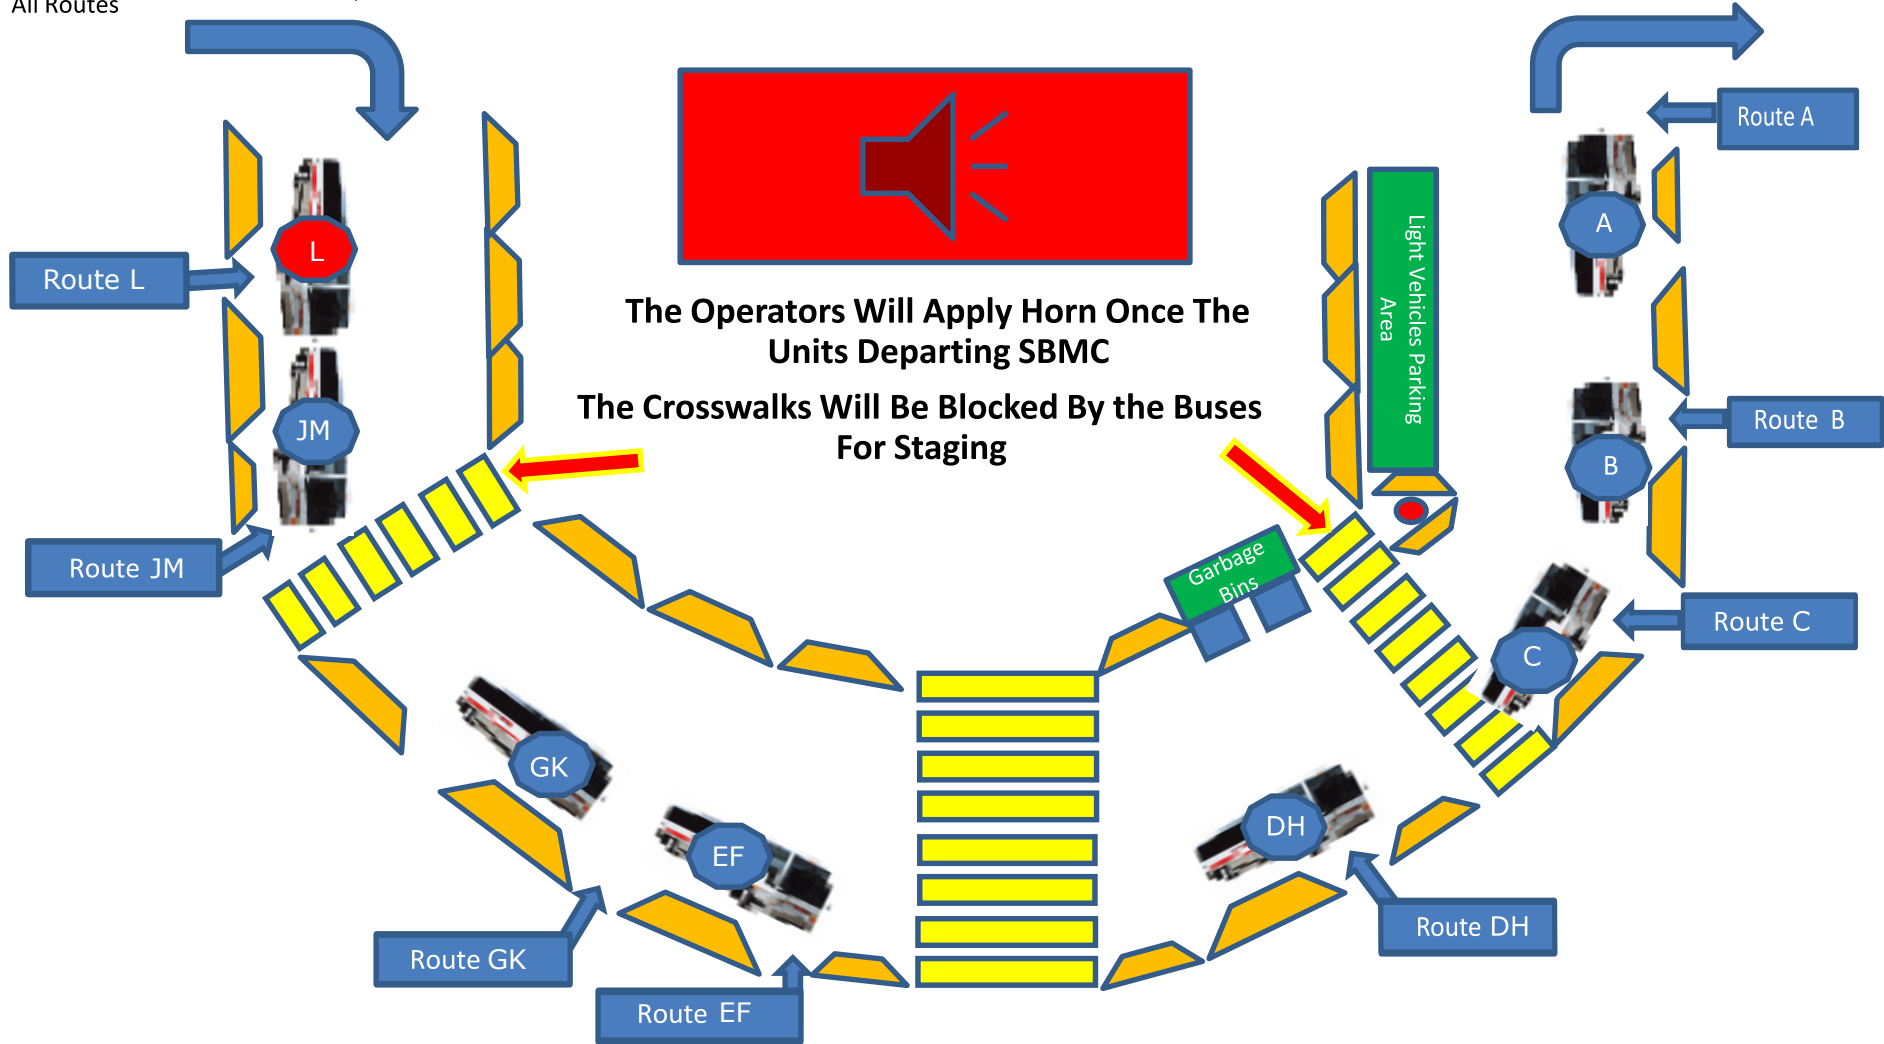

## 8:05 East Departure - departure times from Site:

<u>Stage</u>	<u>Depart for SBMC</u>	<u>Depart SBMC for Town</u>
Once all drop off from town completed	7:55	8:05
Once all drop off from town completed	7:53	8:05
Once all drop off from town completed	7:53	8:05
Once all drop off from town completed	7:53	8:05

- Mine Fire Hall Route B →
- Tailings Route L →
- Plant 86 Route GK →
- TRO Route EF →
- All Routes →

**NOTE:**

**Row 1 Route A, B, C, DH, EF, GK, JM, L**  
 The buses assigned to each staging area will be the coach passengers will boarding to go home.  
 Coaches will not stop at unassigned drop off locations.

## 20:05 East Departure- departure times from Site:

Stage	Depart for SBMC	Depart SBMC for Town
Once all drop off from town completed	19:55	20:05
Once all drop off from town completed	19:53	20:05
Once all drop off from town completed	19:53	20:05
Once all drop off from town completed	19:53	20:05

### **NOTE:**

**Row 1 Route A, B, C, DL, EF, GK, JHM**

The buses assigned to each staging area will be the coach passengers will boarding to go home.

Coaches will not stop at unassigned drop off locations.