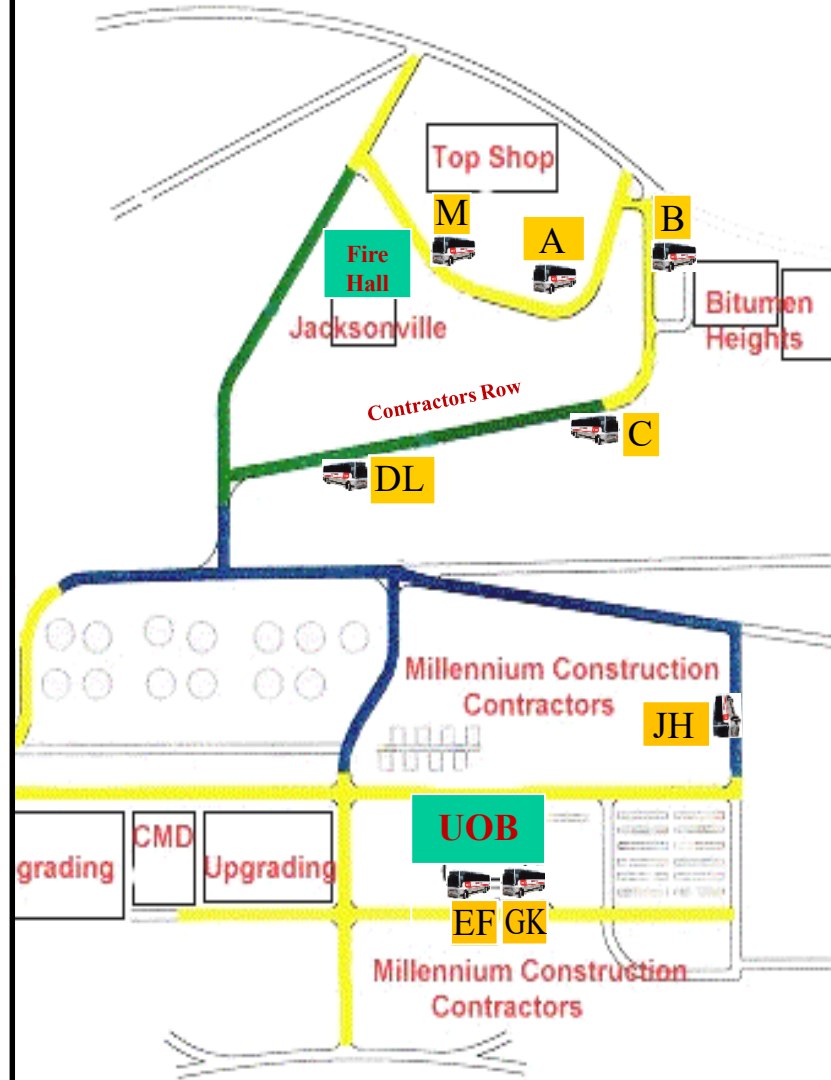

Staging Locations & Departure Times

6:50

West Side – Base plant

Staging locations

Bitumen Heights: Route B
 West Side Fire Hall: Route M
 Top Shop: Route A
 Contractor Row Top: Route C
 Contractor Row Bottom: Route DL

Staging Locations & Departure Times

18:50

West Side – Base plant

Staging locations

Bitumen Heights: Route B
 West Side Fire Hall: Route M
 Top Shop: Route A
 Contractor Row Top: Route C
 Contractor Row Bottom: Route DL

UOB (Upgrading Operations Building) Route EF, GK, Route JH which would arrive after the pickup on Hydrogen Street.

Passengers will board the coach closest to their route from the staging locations listed above
 Example: You work at Bitumen heights – your route home is Route GK- you would then board Route B at Bitumen heights once you have arrived and staged in front of Main Admin you would transfer to Route GK.

6:50/18:50 WEST DEPARTURE

 **MAIN ADMIN**