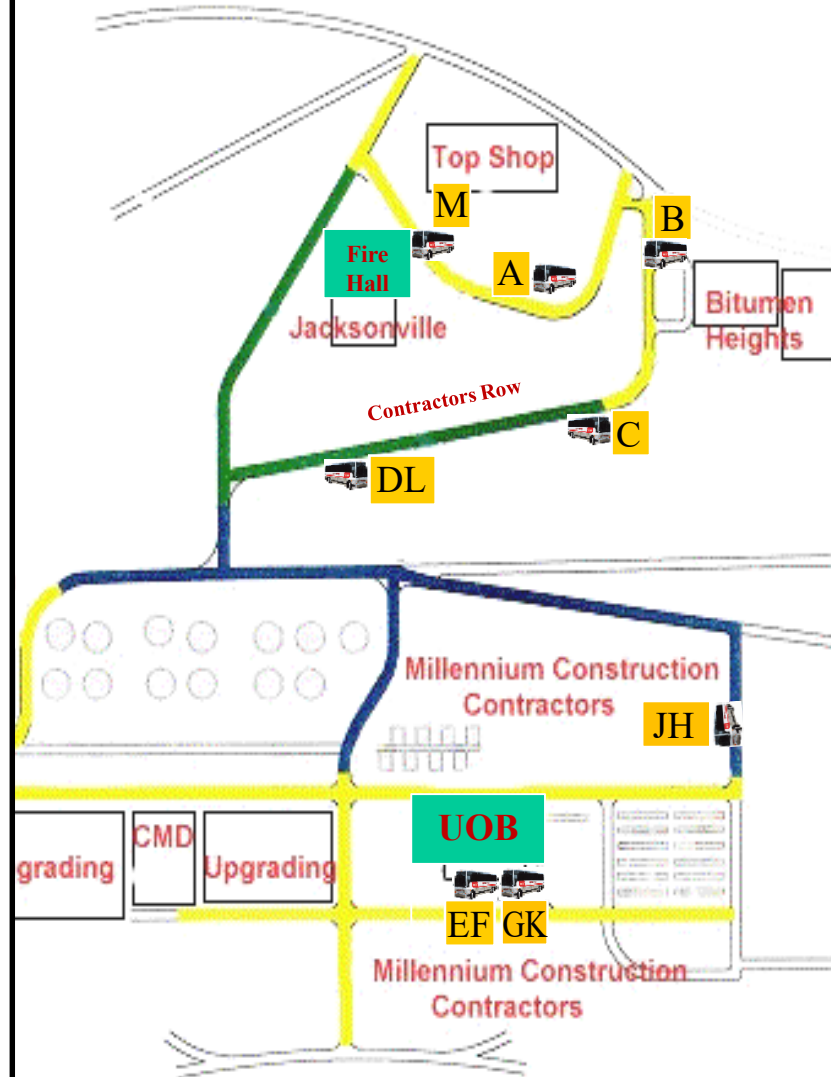

Staging Locations & Departure Times

6:50

West Side – Base plant

Staging locations

Bitumen Heights: Route B
 West Side Fire Hall: Route M
 Top Shop: Route A
 Contractor Row Top: Route C
 Contractor Row Bottom: Route DL

UOB (Upgrading Operations Building) Route EF, GK, Route JH which will arrive after the pickup on Hydrogen Street.

Passengers will board the coach closest to their route from the staging locations listed above
 Example: You work at Bitumen heights – your route home is Route GK– you would then board Route B at Bitumen heights once you have arrived and staged in front of Main Admin you would transfer to Route GK.

Shift departure times from Site:

<u>Stage</u>	<u>Depart for Main Admin</u>	<u>Depart Main Admin</u>
6:35	6:40	6:50

NOTE:

The coach/s assigned to each staging area will be the coach passengers will board to go to Main admin where they will transfer to their route home. Coaches will not stop and pick up at unassigned pick up locations

Staging Locations & Departure Times

18:50

West Side – Base plant

Staging locations

Bitumen Heights: Route B
 West Side Fire Hall: Route M
 Top Shop: Route A
 Contractor Row Top: Route C
 Contractor Row Bottom: Route DL