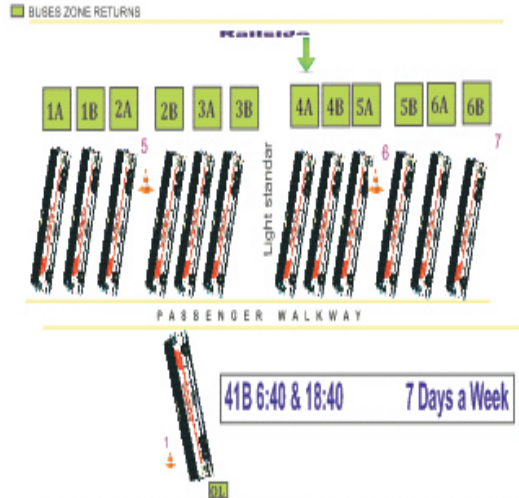

**PICK-UP TIMES: 5:20 / 17:20**

**STOPS:**

Brett Dr	Blanchette Rd
Lougheed Dr	Loutit Rd
Sparrow Hawk Dr	Eagle Ridge Blvd

= Transit Stop = Non-Transit Stop

**Upgrading Shift Operations**

**TOWN TO SITE(GREEN)**

UPDATED July 4, 2021

**Syncrude Bus Zone 4A**

\*All information contained on this website is proprietary to Diversified Transportation Ltd. Copying, altering and/or distribution of any of the content is strictly prohibited