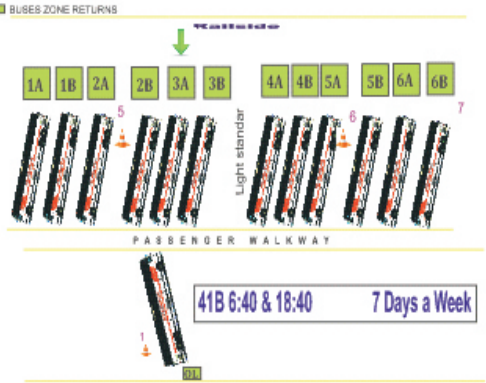

**PICK-UP TIMES:** 5:11 / 17:11

**STOPS:**

- Ross Haven Dr
- Rosslyn St
- Thicket Dr
- Sifton Ave
- Simco Way
- Silin Forest Dr
- Woodland Dr
- Timberline Dr

= Transit Stop = Non-Transit Stop

**Upgrading Shift Operations**

**TOWN TO SITE(GREEN)**

UPDATED July 4, 2021

**Syncrude Bus Zone 3A**

\*All information contained on this website is proprietary to Diversified Transportation Ltd. Copying, altering and/or distribution of any of the content is strictly prohibited