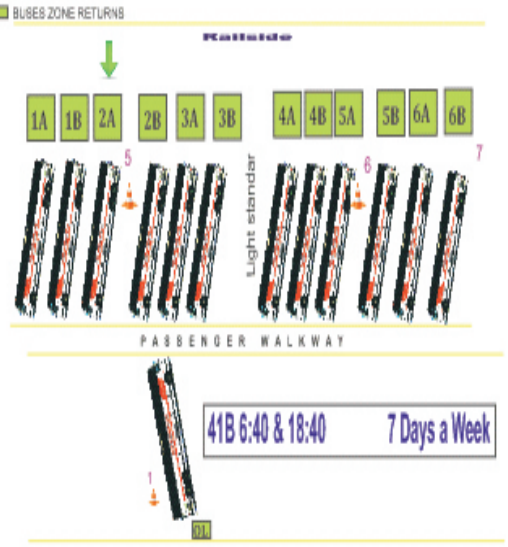

PICK-UP TIMES: 5:09 / 17:09

STOPS:

Penhorwood St	Denholm Gate
Franklin Ave	Alberta Dr
Franklin Ave	Father Mercredi St
Fraser Ave	Richard St
Franklin Ave	

= Transit Stop = Non-Transit Stop

Upgrading Shift Operations
TOWN TO SITE(GREEN)
 UPDATED July 4, 2021

Syncrude Bus Zone 2A

*All information contained on this website is proprietary to Diversified Transportation Ltd. Copying, altering and/or distribution of any of the content is strictly prohibited