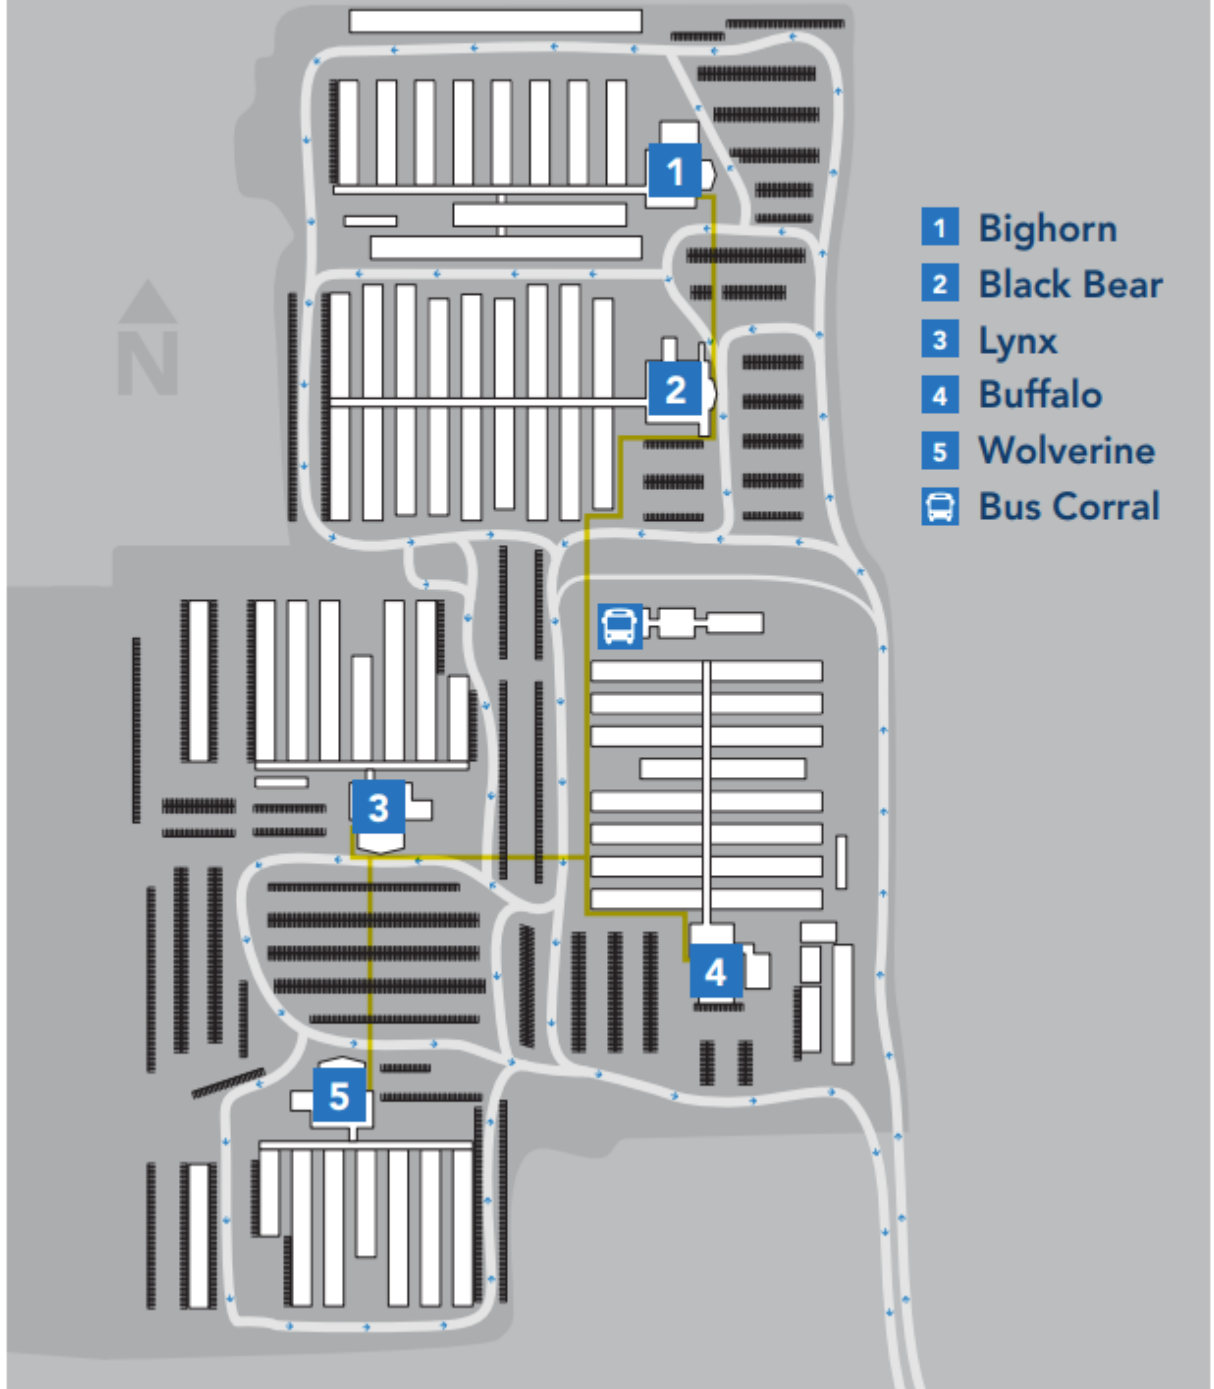

Syncrude Busing Notice

- 1. If your start time is 8:00 AM or 8:00 PM, use the TURNAROUND BUSING schedule.**
- 2. If your start time is 6:30/7:30 AM or 6:30/7:30 PM, use the BASE BUSINESS BUSING schedule.**
- 3. You must have an active Syncrude ID badge to board the Turnaround buses.**
- 4. If you do not have an active Syncrude ID badge, use the BASE BUSINESS BUSING schedule to get to MLV, then proceed to the ID station.**
- 5. Turnaround buses will depart from bus corral located at Fort McMurray Village. Coach buses depart in front of the lodge.**
- 6. Turnaround Buses – Industrial Style
Base Business Buses – Coach Style**

WELCOME TO FORT McMURRAY VILLAGE

Designated Walkways —————