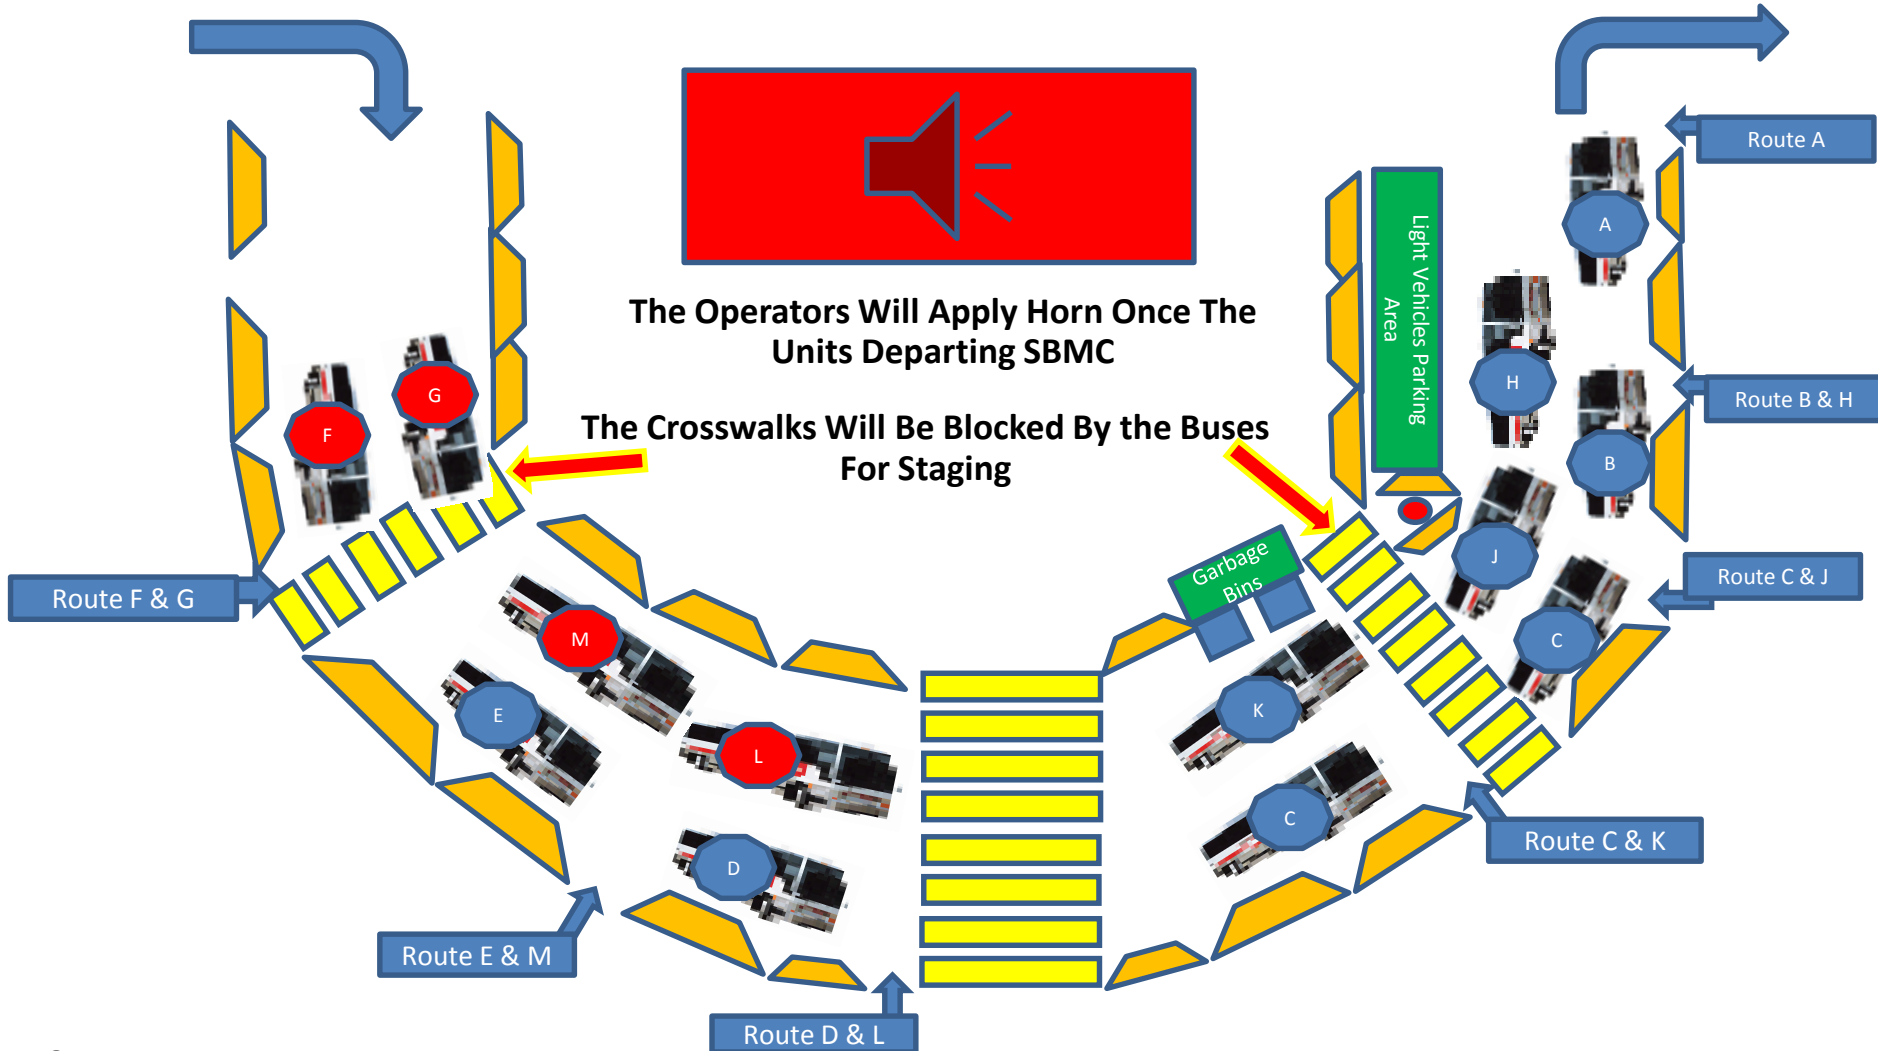

Staging locations - departure times from Site:

	Stage	Depart for SBMC	Depart SBMC for Town
Mine Fire Hall Route L	Once all drop off from town completed	6:40/7:55/8:15/16:05/18:40/19:55/20:15/18:40	6:50/8:05/8:25/16:20/18:50/20:05/0:25
Tailings Route G	Once all drop off from town completed	6:40/7:55/8:15/16:05/18:40/19:55/20:15/18:40	6:50/8:05/8:25/16:20/18:50/20:05/0:25
Plant 86 Route M	Once all drop off from town completed	6:40/7:55/8:15/16:05/18:40/19:55/20:15/18:40	6:50/8:05/8:25/16:20/18:50/20:05/0:25
TRO Route F	Once all drop off from town completed	6:40/7:55/8:15/16:05/18:40/19:55/20:15/18:40	6:50/8:05/8:25/16:20/18:50/20:05/0:25
All Routes			

NOTE:

Row 1 Route A, B, C&C, D, E & F **Row 2** Routes H, J, K, L, M & G

The buses assigned to each staging area will be the coach passengers will boarding to go home.

Coaches will not stop at unassigned drop off locations.