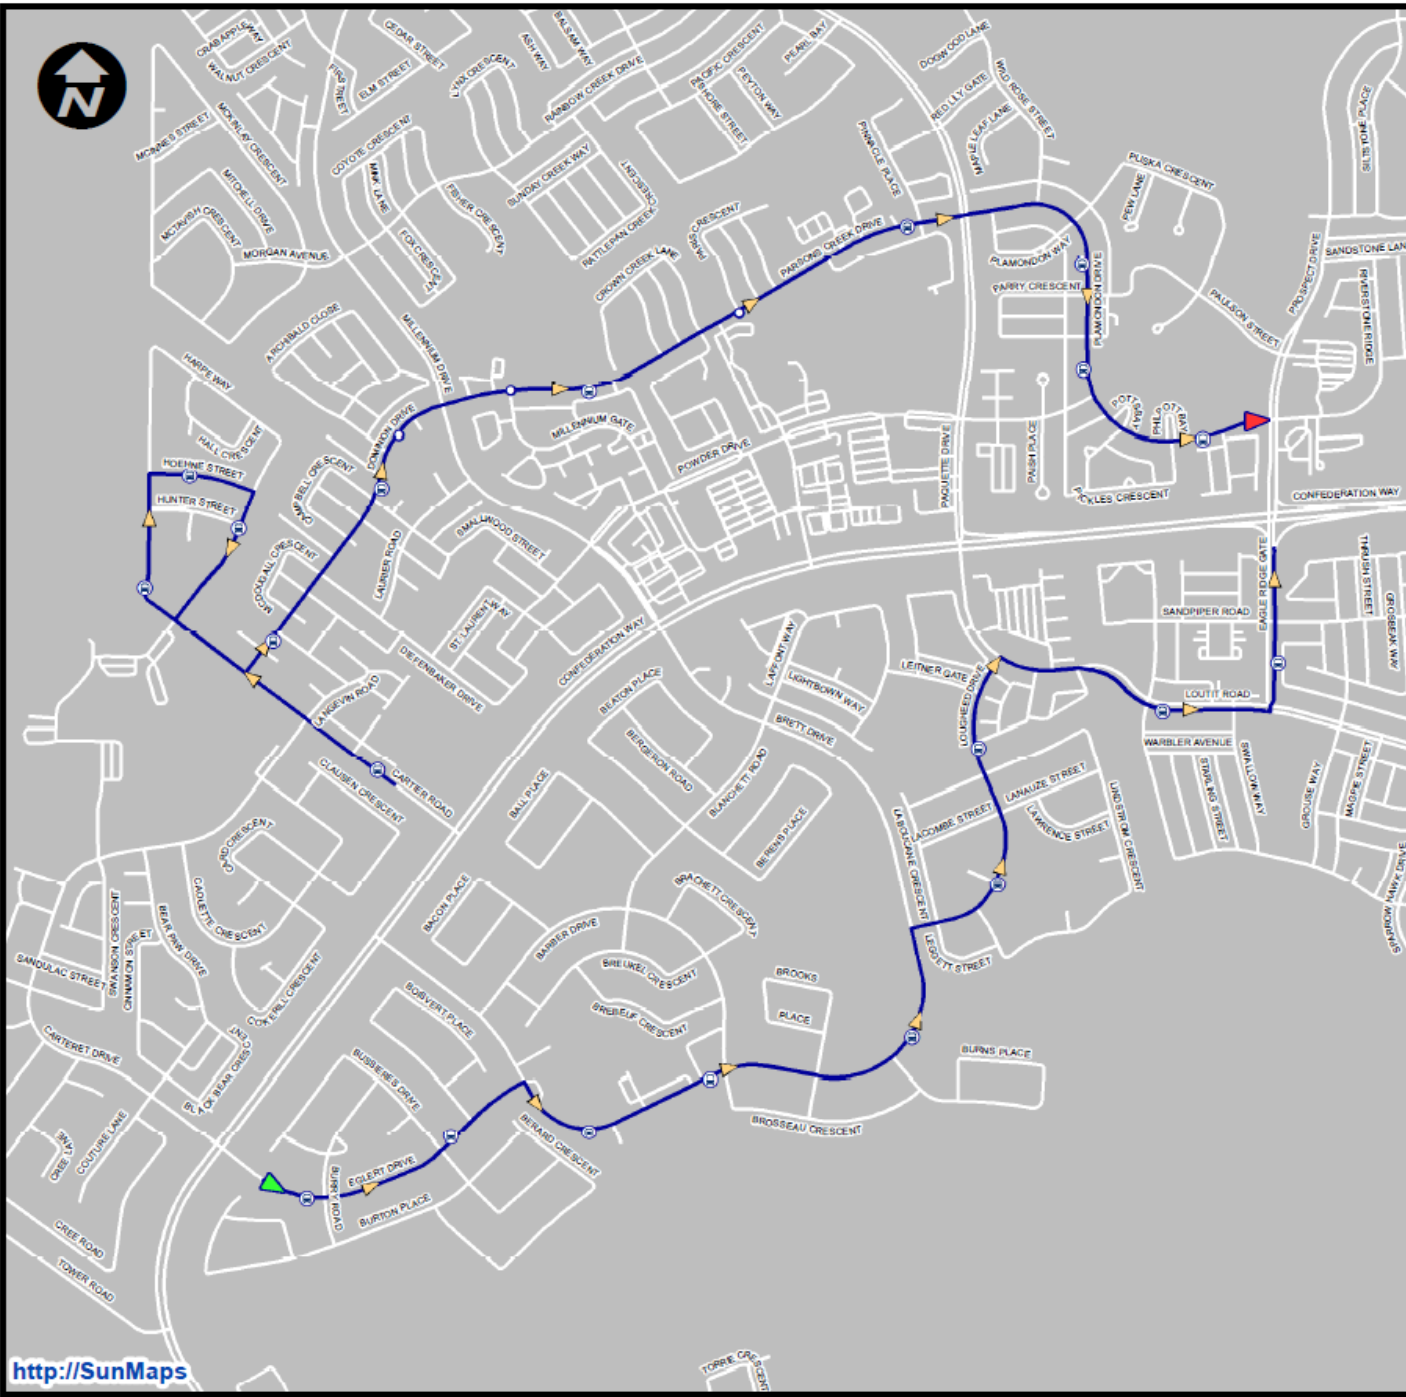

Route J

TOWN TO SITE
START TIME: Refer to Town to Site Legend

-  - Cartier Rd.
-  - Harpe Way
-  - Hoehne St.
-  - Dominion Dr.
-  - Parsons Creek
-  - Plamondon Dr.

Site Return: Reverse of Pick up

-  Non-Transit Stop
-  Transit Stop

Route HJ

TOWN TO SITE

START TIME: Refer to Town to Site Legend

-  - Eglert Dr
-  - Brett Dr
-  - Loughheed Dr
-  - Loutit Rd
-  - Eagle Ridge Gate
-  - Cartier Rd
-  - Hoehne St
-  - Harpe Way
-  - Dominion Dr
-  - Parsons Creek Dr
-  - Plamondon Dr

Site Return: Reverse of Pick up

-  Non-Transit Stop
-  Transit Stop

Route JM

TOWN TO SITE

START TIME: Refer to Town to Site Legend

-  - Cartier Rd
- Hoehne St
- Harpe Way
- Dominion Dr
- Parsons Creek Dr
- Plamondon Dr
- Loutit Rd
- Sparrow Hawk Dr
- Loutit Rd
-  - Eagle Ridge Blvd

Site Return: Reverse of Pick up

-  Non-Transit Stop
-  Transit Stop