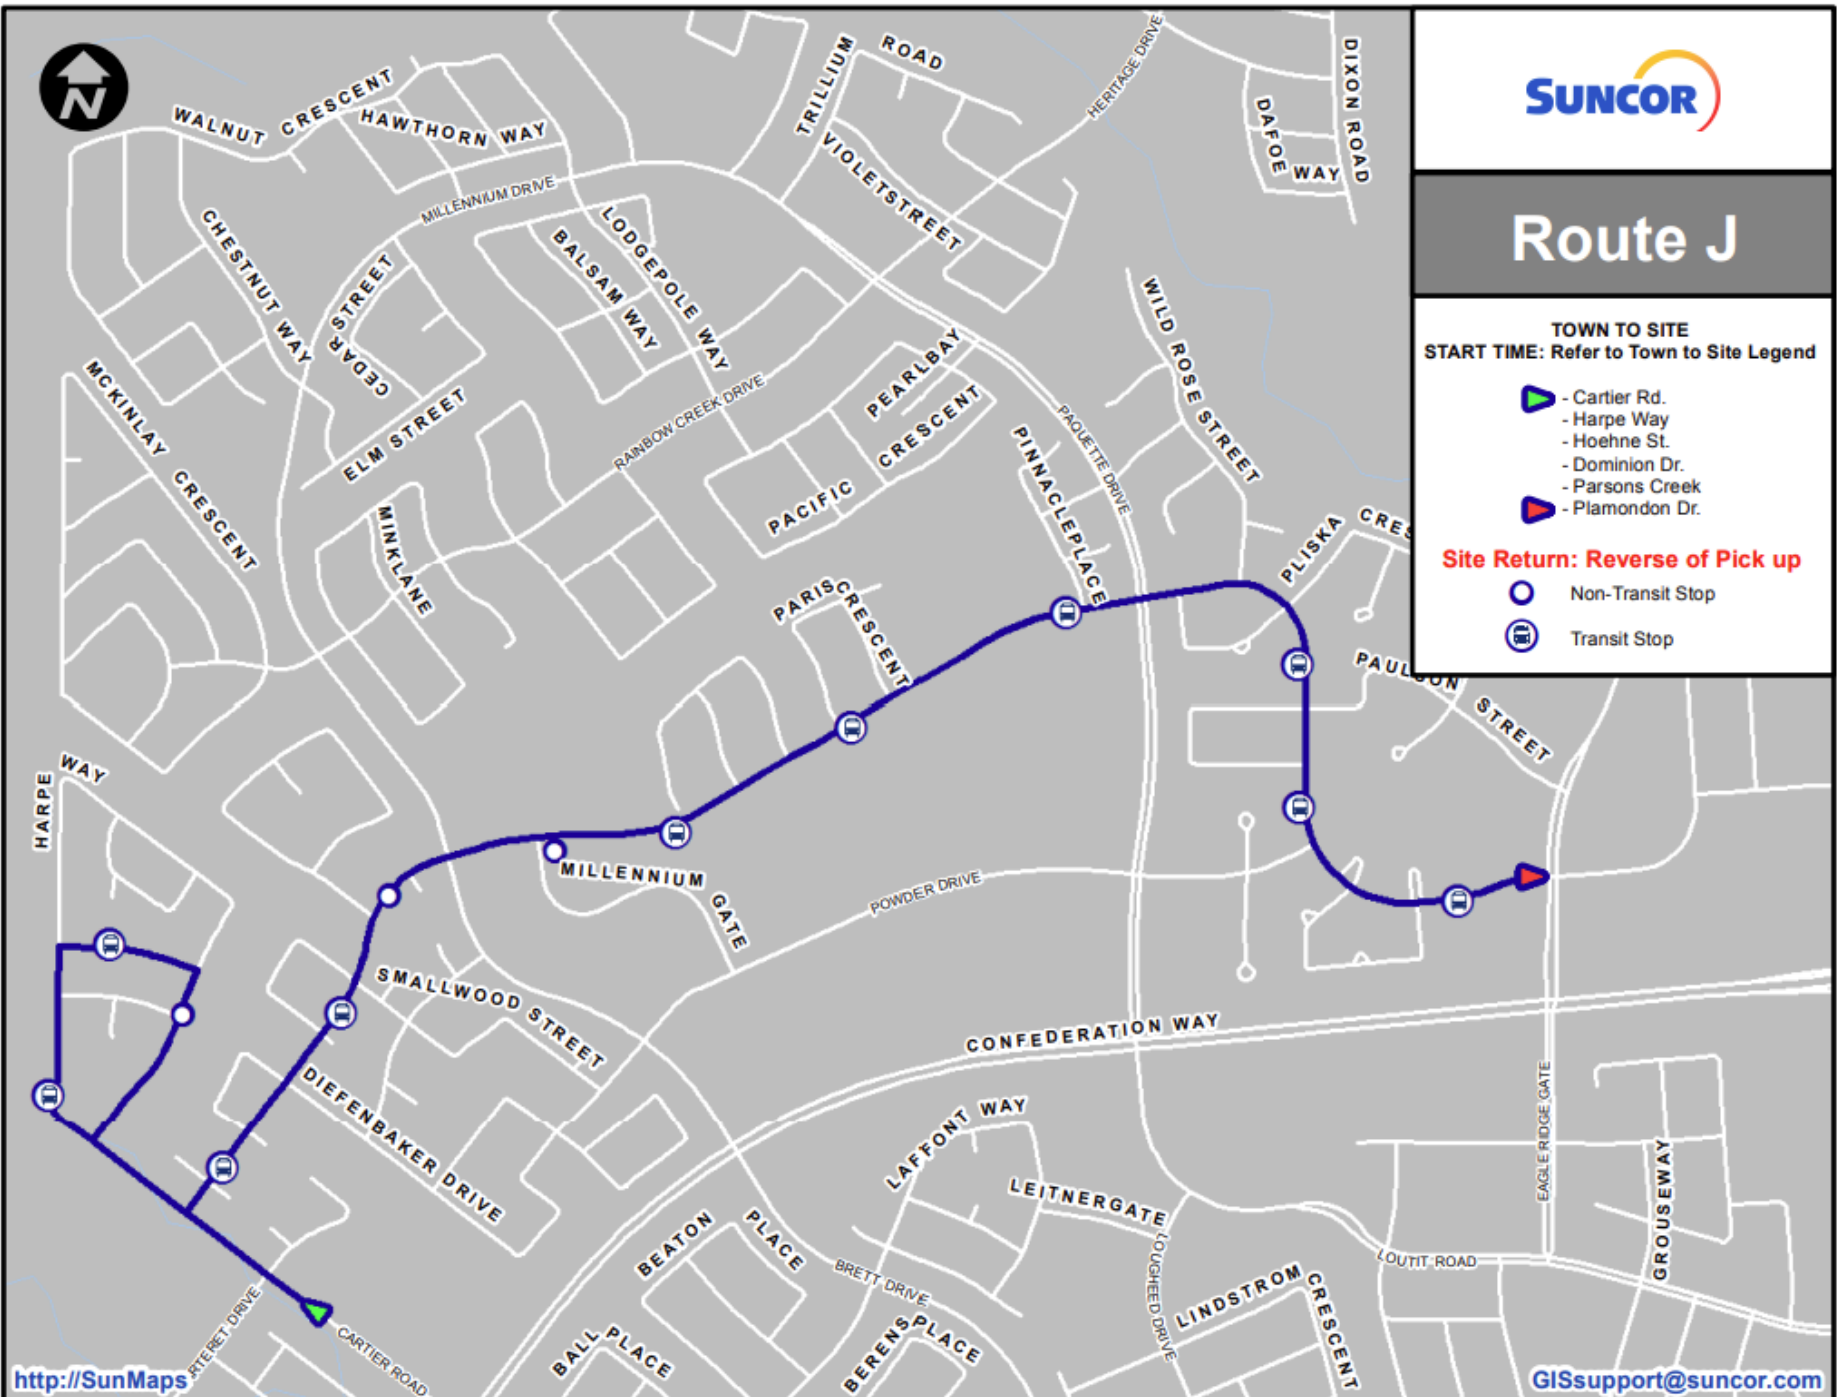

Route J

TOWN TO SITE
START TIME: Refer to Town to Site Legend

-  - Cartier Rd.
-  - Harpe Way
-  - Hoehne St.
-  - Dominion Dr.
-  - Parsons Creek
-  - Plamondon Dr.

Site Return: Reverse of Pick up

-  Non-Transit Stop
-  Transit Stop

Route HJ

TOWN TO SITE

START TIME: Refer to Town to Site Legend

-  - Eglert Dr
-  - Brett Dr
-  - Loughheed Dr
-  - Loutit Rd
-  - Eagle Ridge Gate
-  - Cartier Rd
-  - Hoehne St
-  - Harpe Way
-  - Dominion Dr
-  - Parsons Creek Dr
-  - Plamondon Dr

Site Return: Reverse of Pick up

-  Non-Transit Stop
-  Transit Stop

Route JM

TOWN TO SITE

START TIME: Refer to Town to Site Legend

-  - Cartier Rd
- Hoehne St
- Harpe Way
- Dominion Dr
- Parsons Creek Dr
- Plamondon Dr
- Loutit Rd
- Sparrow Hawk Dr
- Loutit Rd
-  - Eagle Ridge Blvd

Site Return: Reverse of Pick up

-  Non-Transit Stop
-  Transit Stop