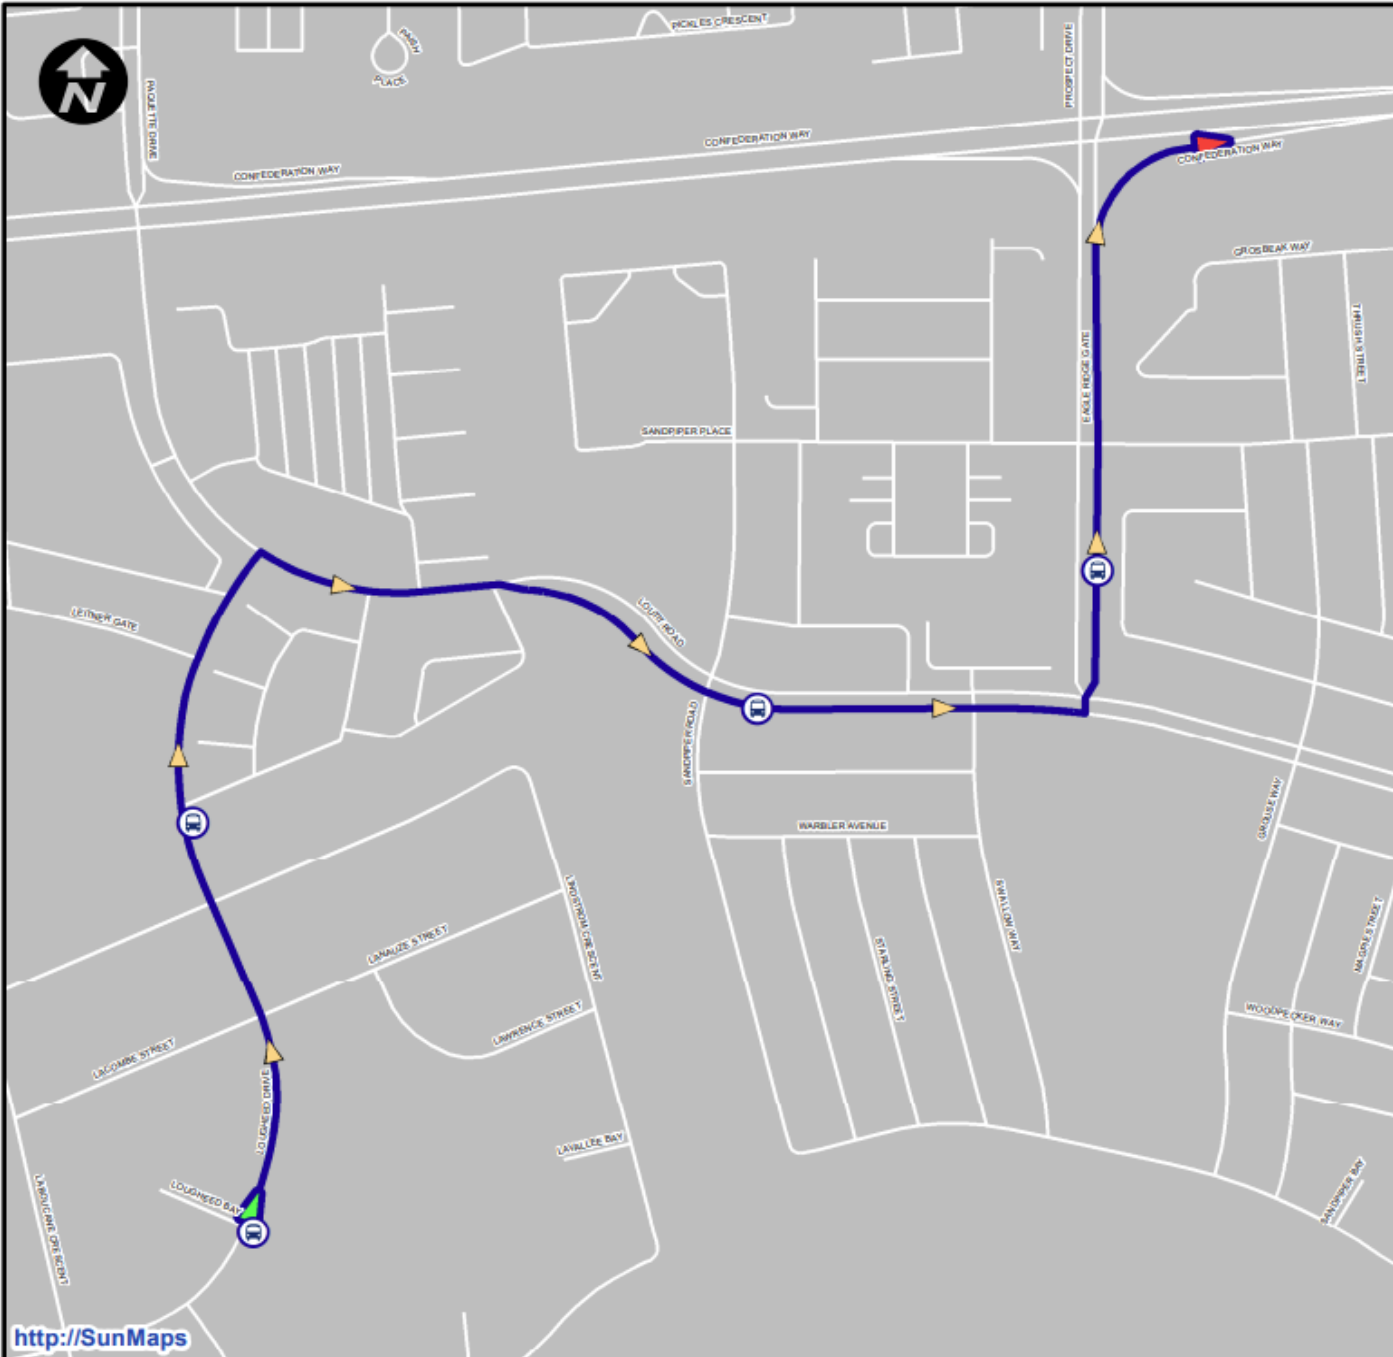

Route H

TOWN TO SITE
START TIME: Refer to Town to Site Legend

-  - Eglert Dr
-  - Brett Dr
-  - Loughheed Dr
-  - Loutit Rd
-  - Eagle Ridge Gate

-  Non-Transit Stop
-  Transit Stop

Route H-3

TOWN TO SITE
START TIME: Refer to Town to Site Legend

-  - Lougheed Dr
-  - Louit Rd
-  - Eagle Ridge Gate

-  Non-Transit Stop
-  Transit Stop

Route HJ

TOWN TO SITE
START TIME: Refer to Town to Site Legend

-  - Eglert Dr
-  - Brett Dr
-  - Lougheed Dr
-  - Loutit Rd
-  - Eagle Ridge Gate
-  - Cartier Rd
-  - Hoehne St
-  - Harpe Way
-  - Dominion Dr
-  - Parsons Creek Dr
-  - Plamondon Dr

Site Return: Reverse of Pick up

-  Non-Transit Stop
-  Transit Stop