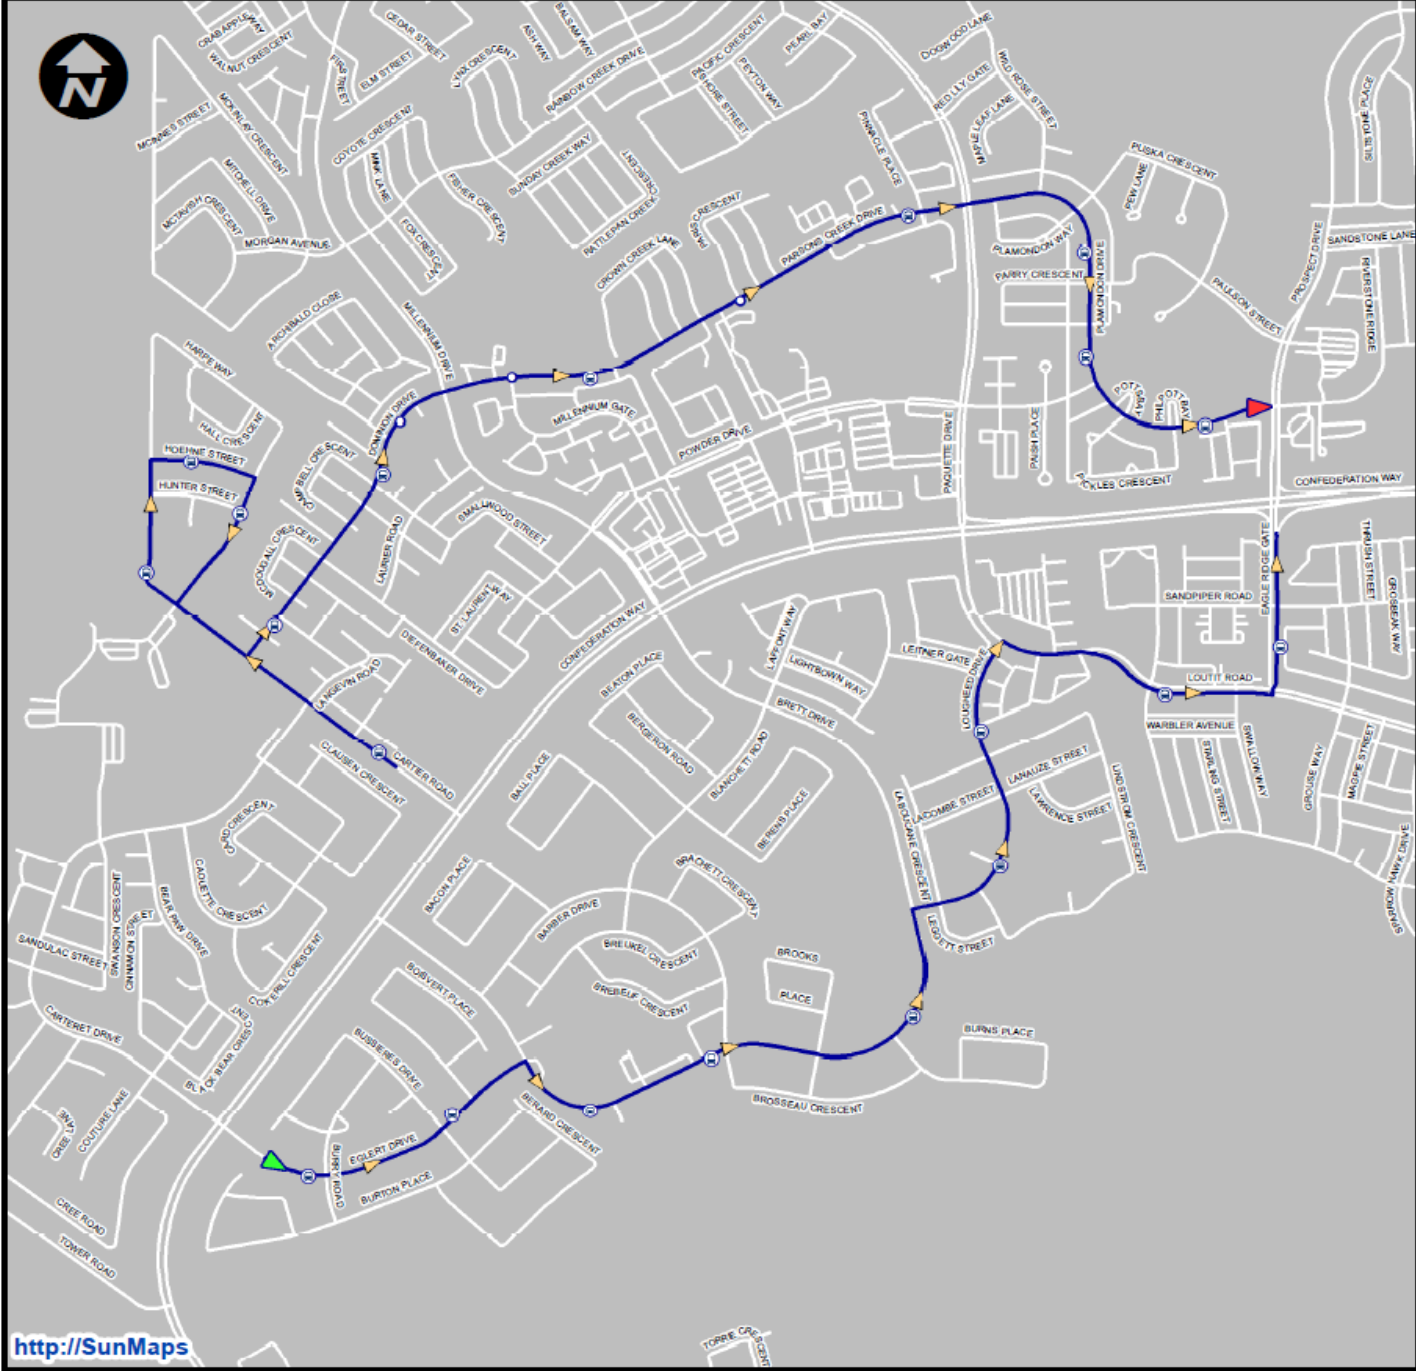

Route H

TOWN TO SITE
START TIME: Refer to Town to Site Legend

-  - Eglert Dr
-  - Brett Dr
-  - Loughheed Dr
-  - Loutit Rd
-  - Eagle Ridge Gate

-  Non-Transit Stop
-  Transit Stop

Route H-3

TOWN TO SITE
START TIME: Refer to Town to Site Legend

-  - Lougheed Dr
-  - Louit Rd
-  - Eagle Ridge Gate

-  Non-Transit Stop
-  Transit Stop

Route HJ

TOWN TO SITE
START TIME: Refer to Town to Site Legend

-  - Eglert Dr
-  - Brett Dr
-  - Lougheed Dr
-  - Loutit Rd
-  - Eagle Ridge Gate
-  - Cartier Rd
-  - Hoehne St
-  - Harpe Way
-  - Dominion Dr
-  - Parsons Creek Dr
-  - Plamondon Dr

Site Return: Reverse of Pick up

-  Non-Transit Stop
-  Transit Stop