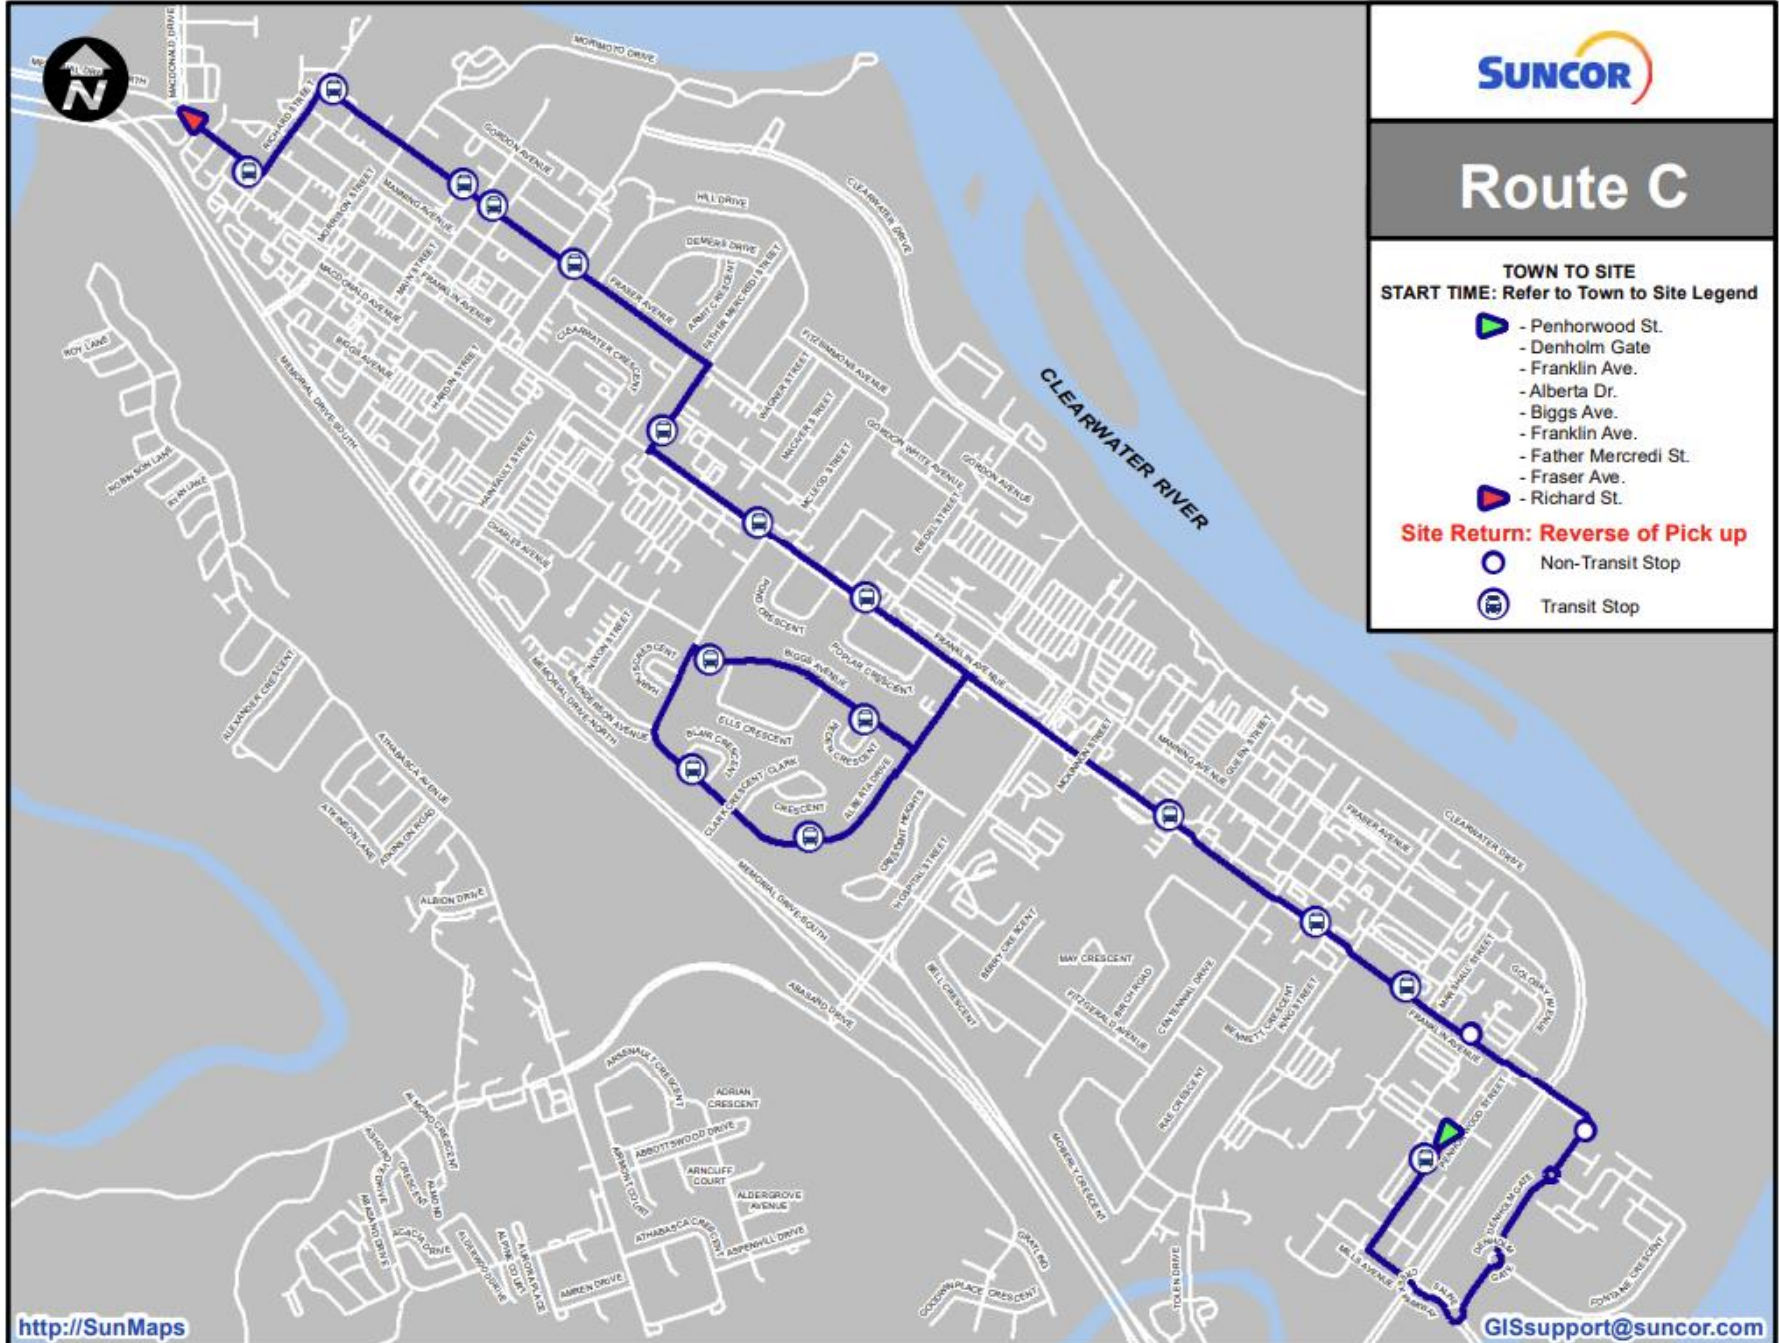

Route C

TOWN TO SITE
START TIME: Refer to Town to Site Legend

- Penhorwood St.
- Denholm Gate
- Franklin Ave.
- Alberta Dr.
- Biggs Ave.
- Franklin Ave.
- Father Mercredi St.
- Fraser Ave.
- Richard St.

Site Return: Reverse of Pick up

- Non-Transit Stop
- Transit Stop

Route C - 2

TOWN TO SITE
START TIME: Refer to Town to Site Legend

- Penhorwood St.
- Denholm Gate
- Franklin Ave.
- Alberta Dr.
- Biggs Ave.

Site Return: Reverse of Pick up

- Non-Transit Stop
- Transit Stop

Route C3

TOWN TO SITE

START TIME: Refer to Town to Site Legend

-  - Franklin Ave
-  - Father Mercredi St
-  - Fraser Ave

Site Return: Reverse of Pick up

-  Non-Transit Stop
-  Transit Stop

Route C4

TOWN TO SITE

START TIME: Refer to Town to Site Legend

-  - Fraser Ave
-  - Franklin Ave

Site Return: Reverse of Pick up

-  Non-Transit Stop
-  Transit Stop