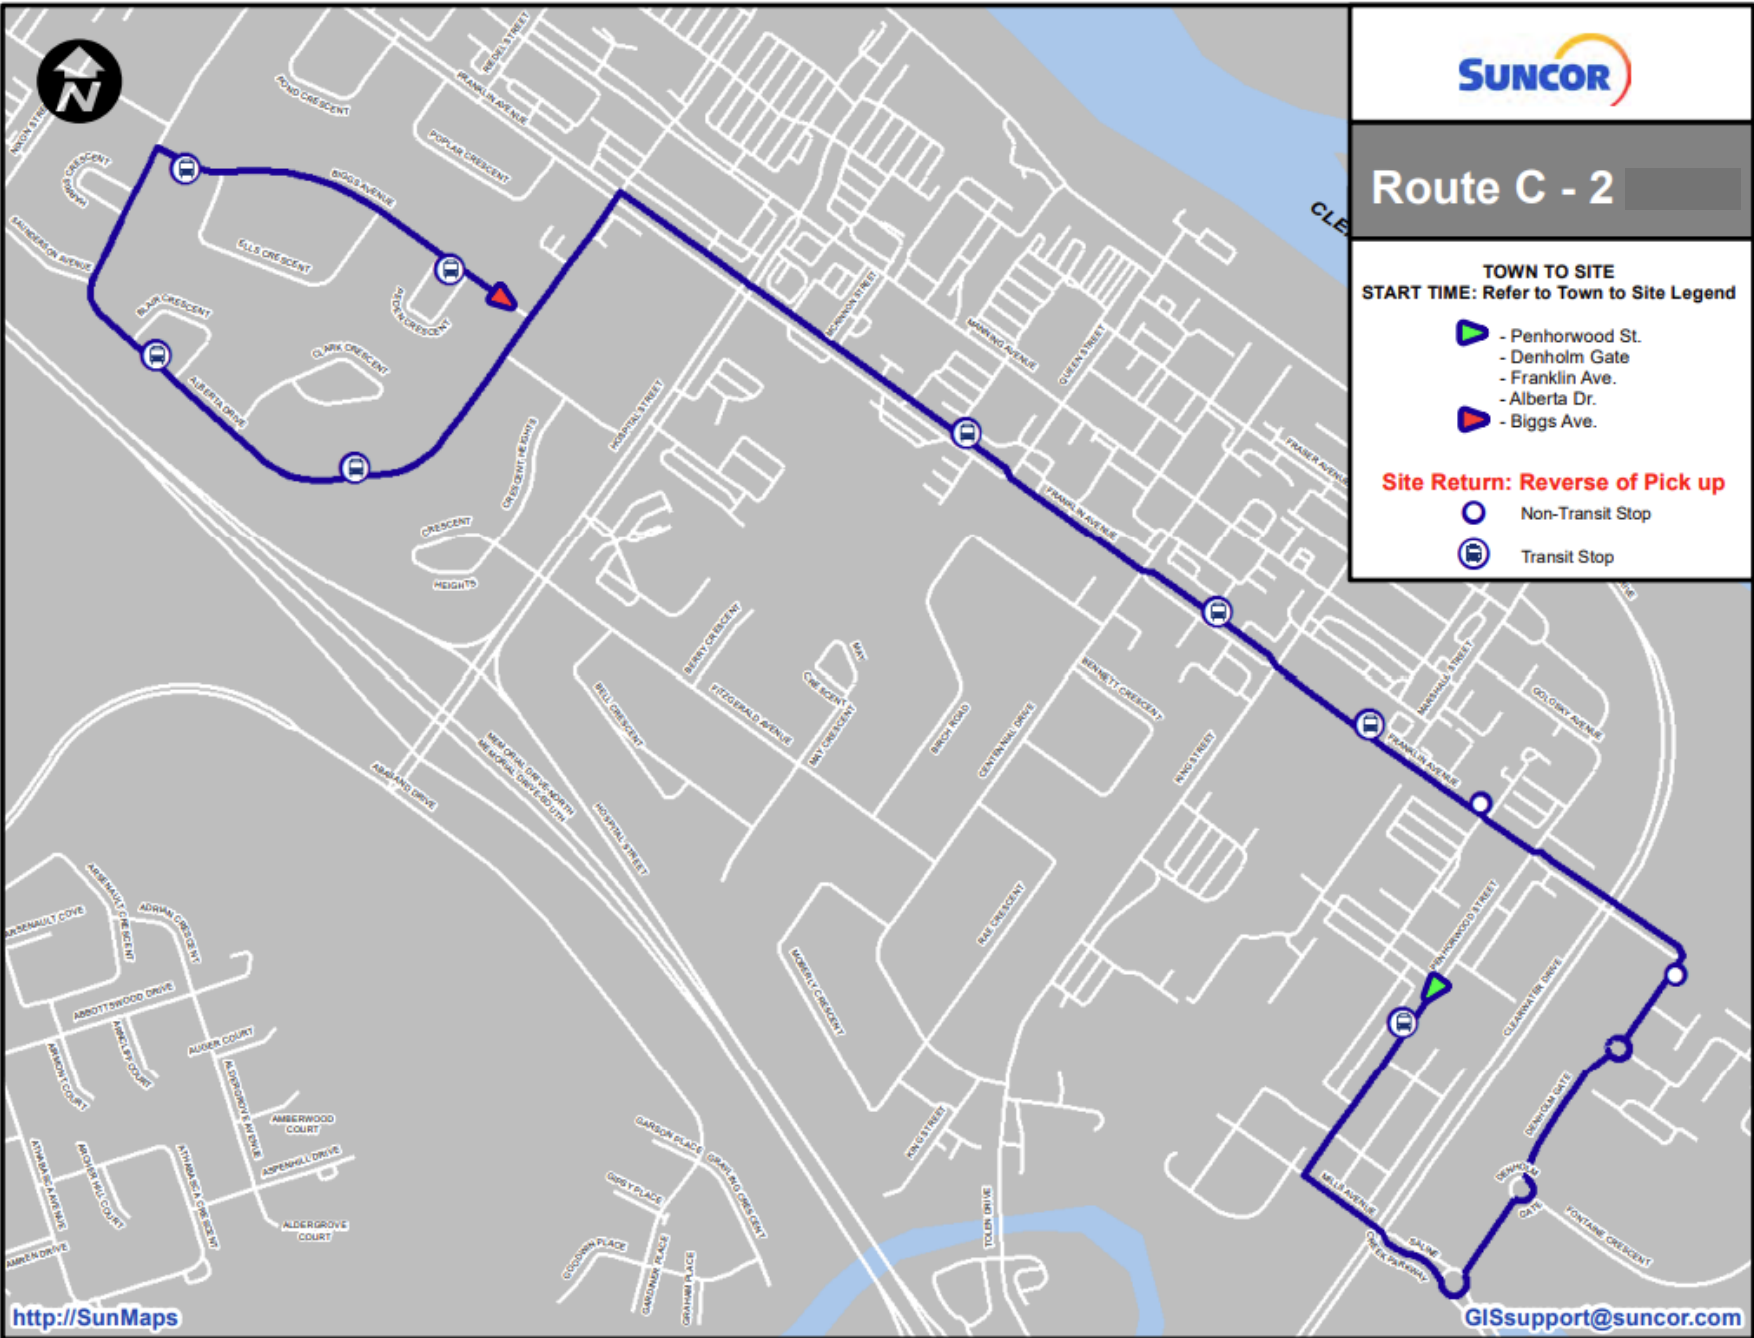

Route C

TOWN TO SITE
START TIME: Refer to Town to Site Legend

- Penhorwood St.
- Denholm Gate
- Franklin Ave.
- Alberta Dr.
- Biggs Ave.
- Franklin Ave.
- Father Mercredi St.
- Fraser Ave.
- Richard St.

Site Return: Reverse of Pick up

- Non-Transit Stop
- Transit Stop

Route C - 2

TOWN TO SITE
START TIME: Refer to Town to Site Legend

- Penhorwood St.
- Denholm Gate
- Franklin Ave.
- Alberta Dr.
- Biggs Ave.

Site Return: Reverse of Pick up

- Non-Transit Stop
- Transit Stop

Route C3

TOWN TO SITE

START TIME: Refer to Town to Site Legend

-  - Franklin Ave
-  - Father Mercredi St
-  - Fraser Ave

Site Return: Reverse of Pick up

-  Non-Transit Stop
-  Transit Stop

Route C4

TOWN TO SITE

START TIME: Refer to Town to Site Legend

-  - Fraser Ave
-  - Franklin Ave

Site Return: Reverse of Pick up

-  Non-Transit Stop
-  Transit Stop