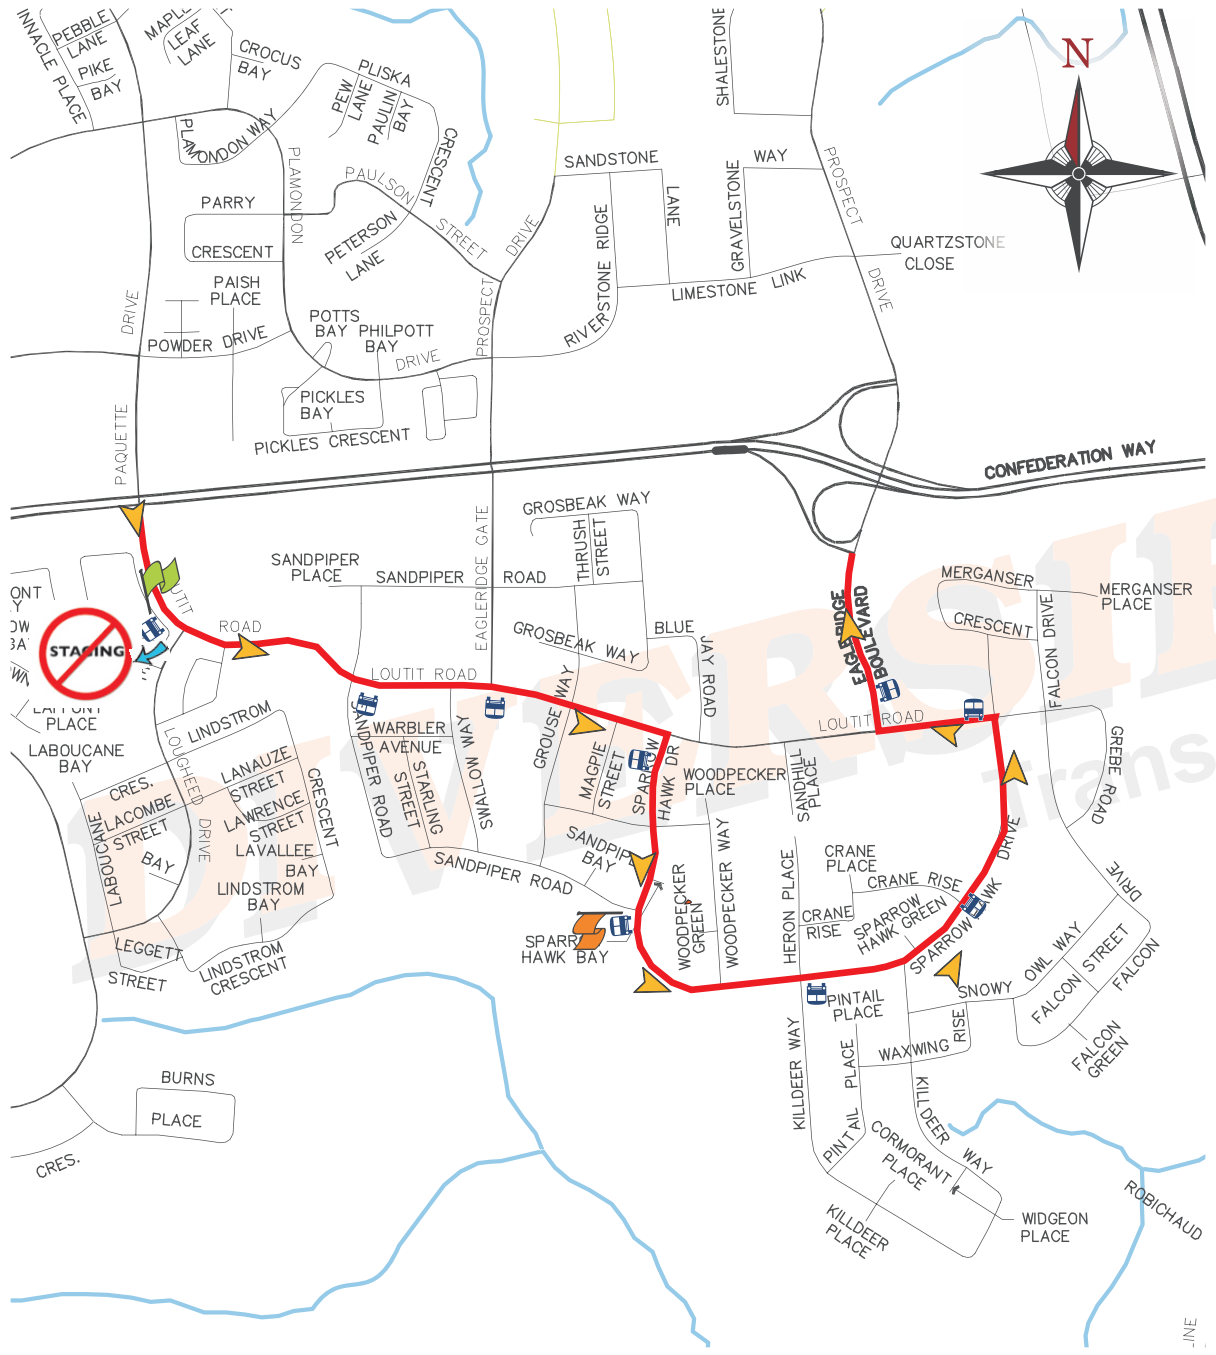

DIVERSIFIED

safety home

BUS ROUTE:

ROUTE 17

TOWN TO SITE **Syncrude**

DAYS: MONDAY TO SUNDAY

PICK-UP TIMES:
REFER TO BUS TIMETABLE

PICK-UP:

- Loutit Rd (No Staging)
- Sparrow Hawk Dr
- Loutit Rd
- Eagle Ridge Blvd

- = Transit Stop
- = Non-Transit Stop
- = Leg 1
- = Leg 2

DROP-OFF: SYNCRUDE SITE

TOWN TO SITE (RED)
SYNCRUDE ROUTE 17

UPDATED March 23, 2018

Syncrude ROUTE 17

*All information contained on this website is proprietary to Diversified Transportation Ltd. Copying, altering and/or distribution of any of the content is strictly prohibited