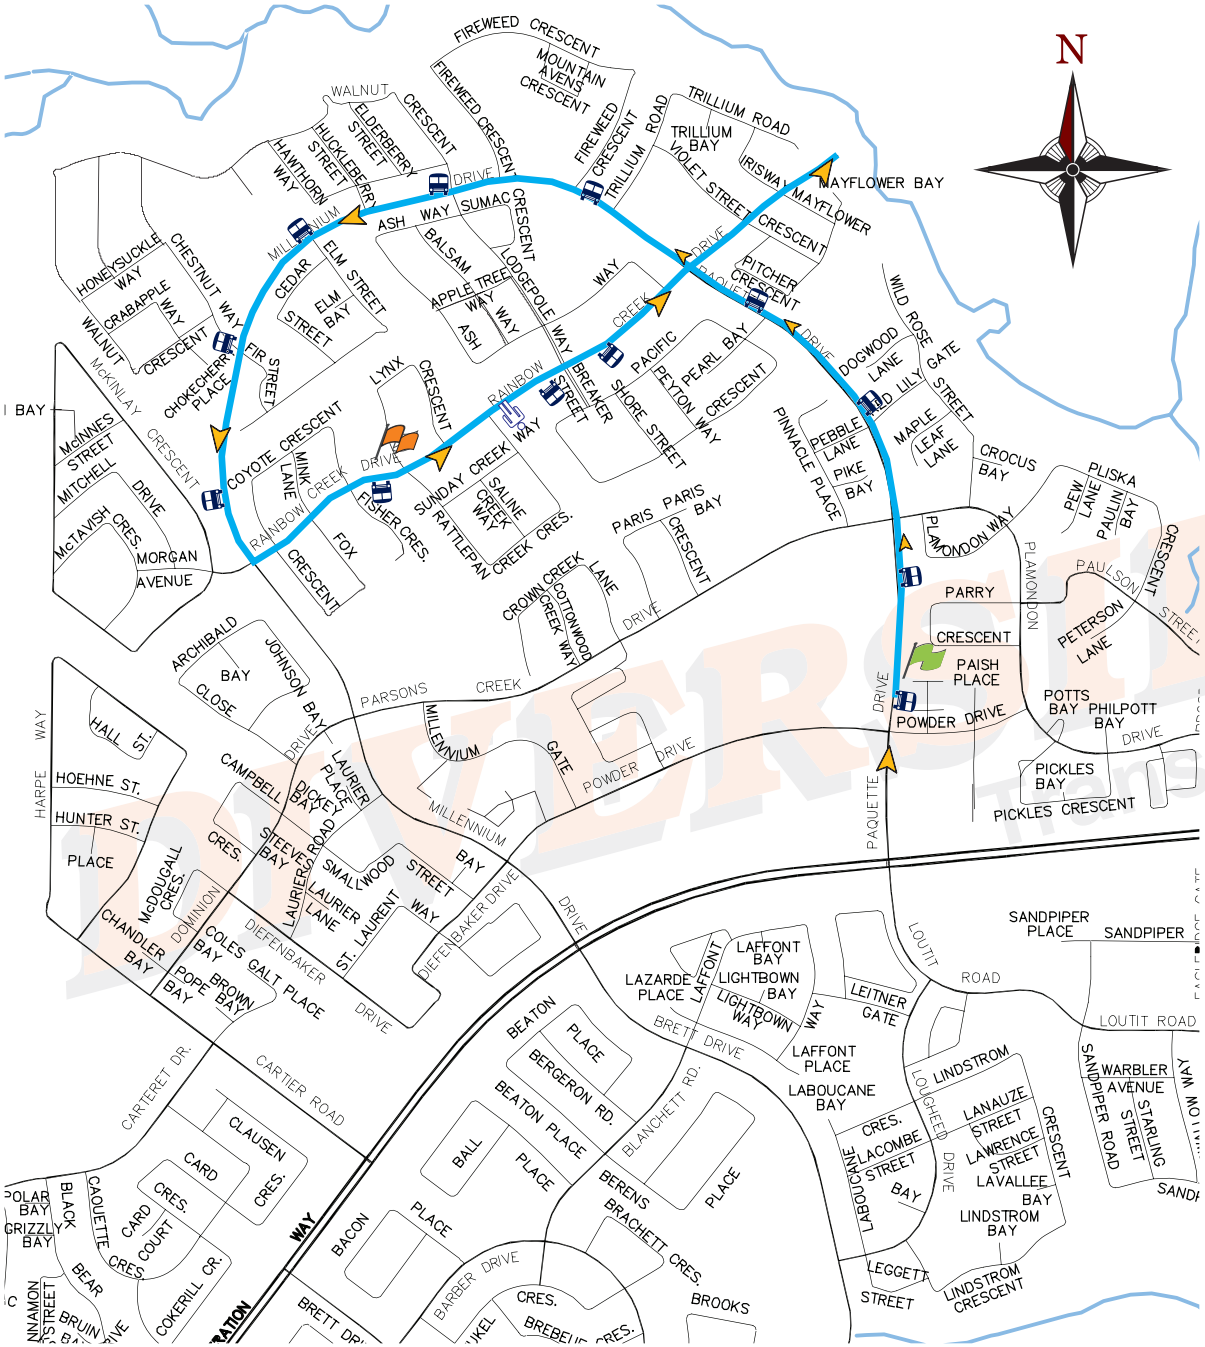

BUS ROUTE: ROUTE 16

SITE TO TOWN **Syncrude**

DAYS: MONDAY TO SUNDAY

PICK-UP TIMES:
REFER TO BUS TIMETABLE

PICK-UP:

Paquette Dr
Millenium Dr
Rainbow Creek Dr

= Transit Stop = Non-Transit Stop
 = Leg 1 = Leg 2

DROP-OFF: SYNCRUDE SITE

**SITE TO TOWN (BLUE)
SYNCRUDE ROUTE 16**

UPDATED February 5, 2018

Syncrude ROUTE 16

*All information contained on this website is proprietary to Diversified Transportation Ltd. Copying, altering and/or distribution of any of the content is strictly prohibited