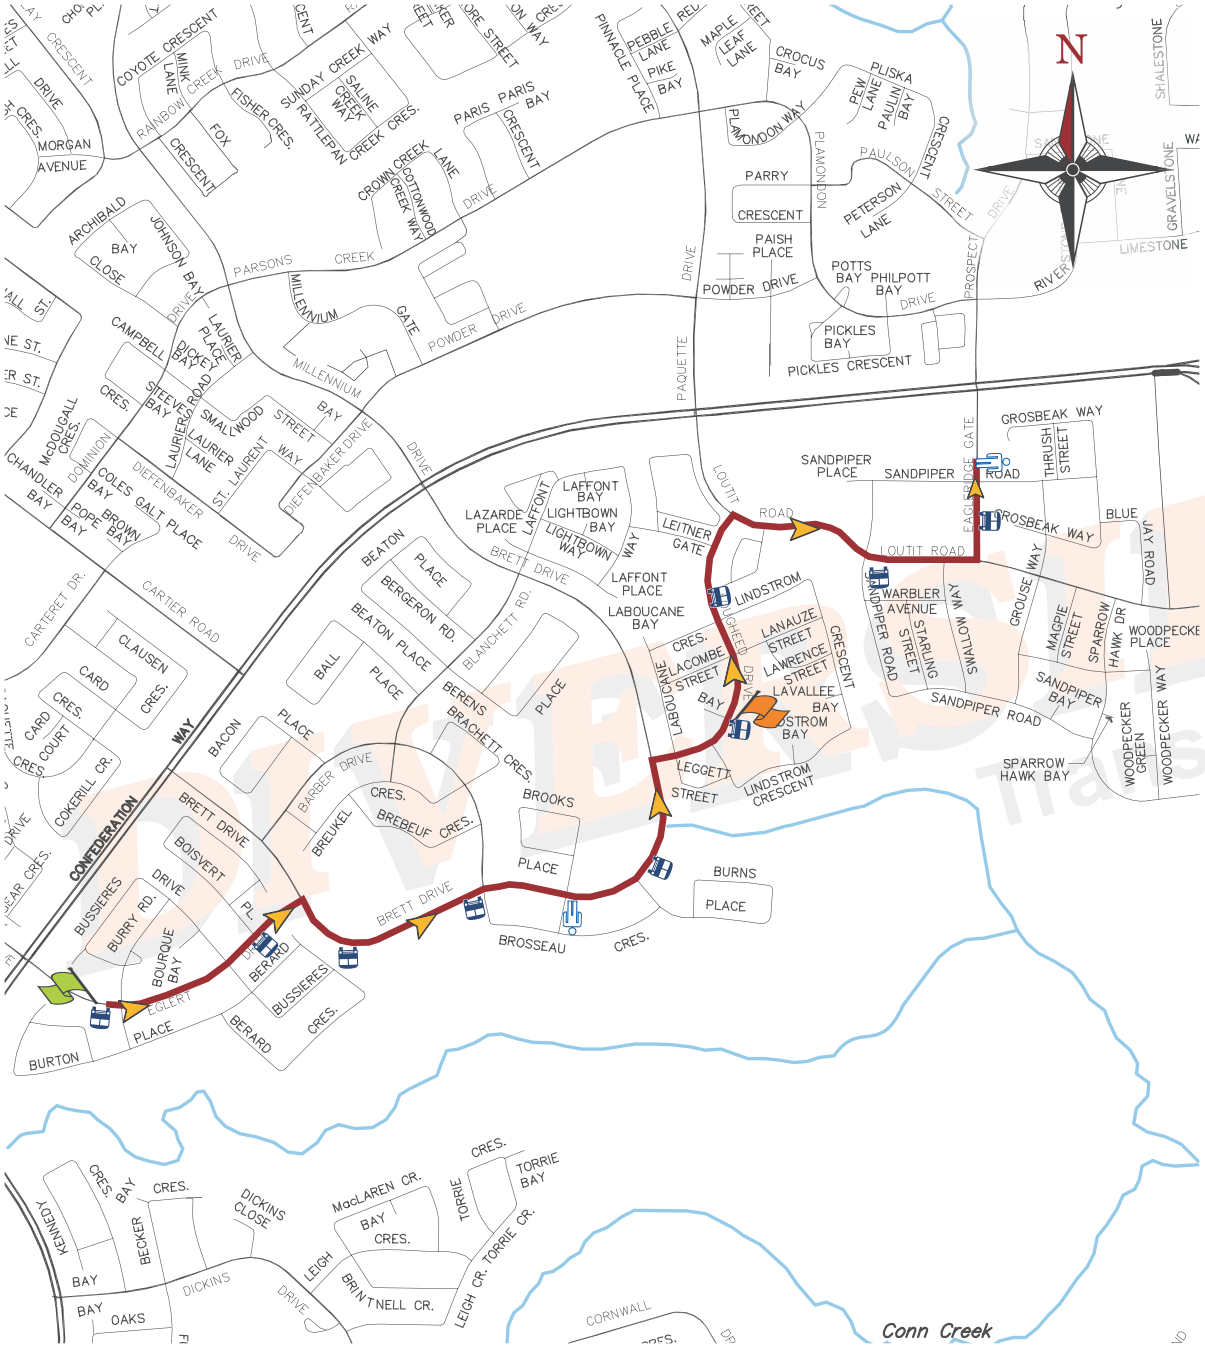

BUS ROUTE:

ROUTE 13

TOWN TO SITE

DAYS: MONDAY TO SUNDAY

PICK-UP TIMES:
REFER TO BUS TIMETABLE

PICK-UP:

- Eglert Dr
- Brett Dr
- Lougheed Dr
- Loutit Rd
- Eagle Ridge Gate

= Transit Stop
 = Non-Transit Stop
 = Leg 1
 = Leg 2

DROP-OFF: SYNCRUDE SITE

TOWN TO SITE (RED)
SYNCRUDE ROUTE 13
 UPDATED February 5, 2018

Syncrude ROUTE 13

*All information contained on this website is proprietary to Diversified Transportation Ltd. Copying, altering and/or distribution of any of the content is strictly prohibited