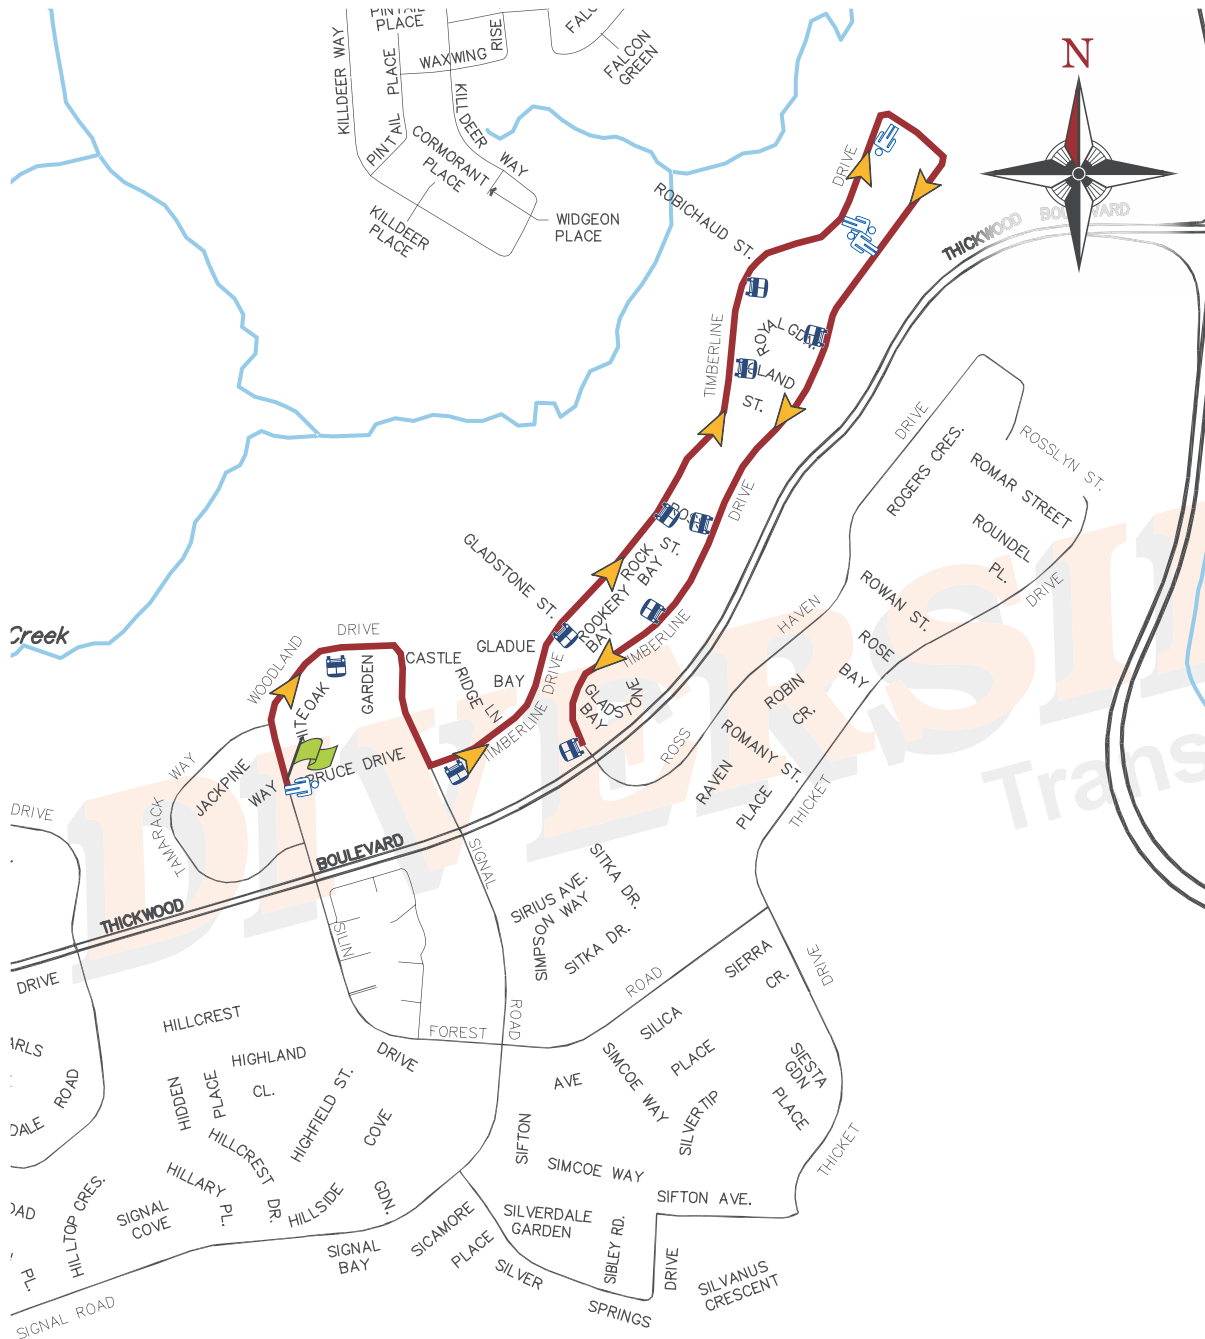

**DIVERSIFIED**

safety home

**BUS ROUTE:**

**ROUTE 11**

**TOWN TO SITE**

**Syncrude**

**DAYS:** MONDAY TO SUNDAY

**PICK-UP TIMES:**

REFER TO BUS TIMETABLE

**PICK-UP:**

Woodland Dr
Timberline Dr

 = Transit Stop   
  = Non-Transit Stop  
 = Leg 1                     
  = Leg 2

**DROP-OFF:** SYNCRUDE SITE

**TOWN TO SITE (RED)  
SYNCRUDE ROUTE 11**

UPDATED February 5, 2018

**Syncrude ROUTE 11**

\*All information contained on this website is proprietary to Diversified Transportation Ltd. Copying, altering and/or distribution of any of the content is strictly prohibited