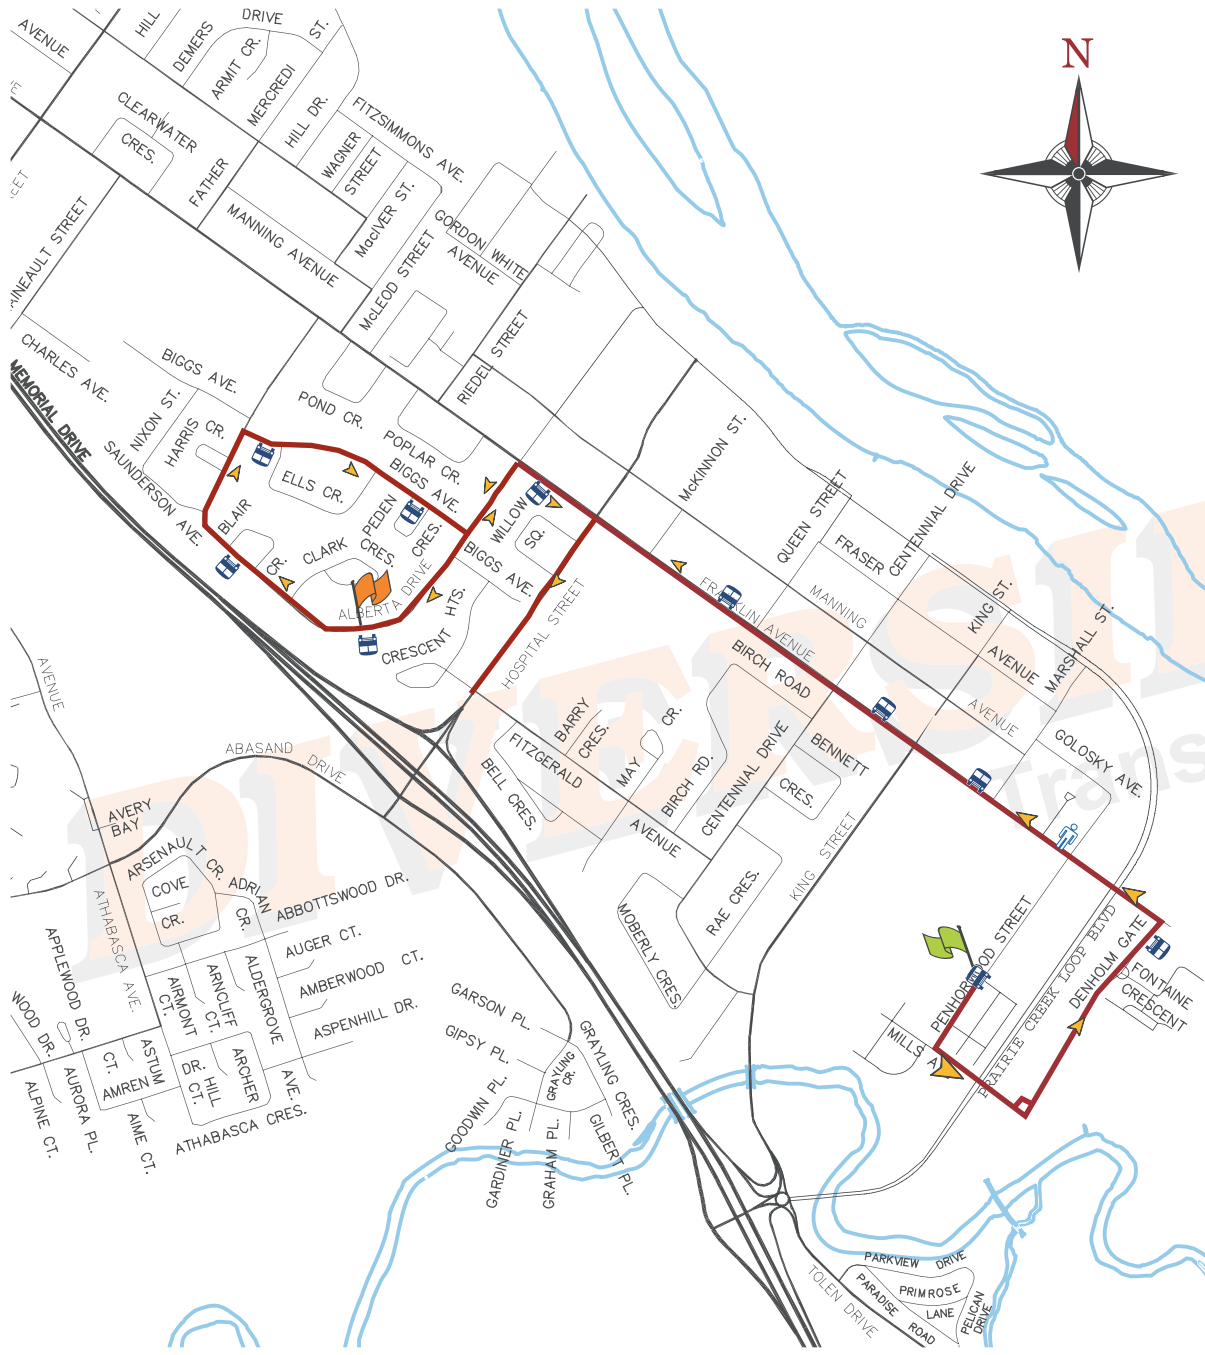

**DIVERSIFIED**

safety home

**BUS ROUTE:**

**ROUTE 05**

**TOWN TO SITE**

**Syncrude**

**DAYS:** MONDAY TO SUNDAY

**PICK-UP TIMES:**

REFER TO BUS TIMETABLE

**PICK-UP:**

- Penhorwood St
- Denholm Gate
- Franklin Ave
- Alberta Dr
- Biggs Ave
- Franklin Ave

= Transit Stop    = Non-Transit Stop

= Leg 1    = Leg 2

**DROP-OFF:** SYNCRUDE SITE

**TOWN TO SITE (RED)**  
**SYNCRUDE ROUTE 05**

UPDATED February 5, 2018

**Syncrude ROUTE 05**

\*All information contained on this website is proprietary to Diversified Transportation Ltd. Copying, altering and/or distribution of any of the content is strictly prohibited