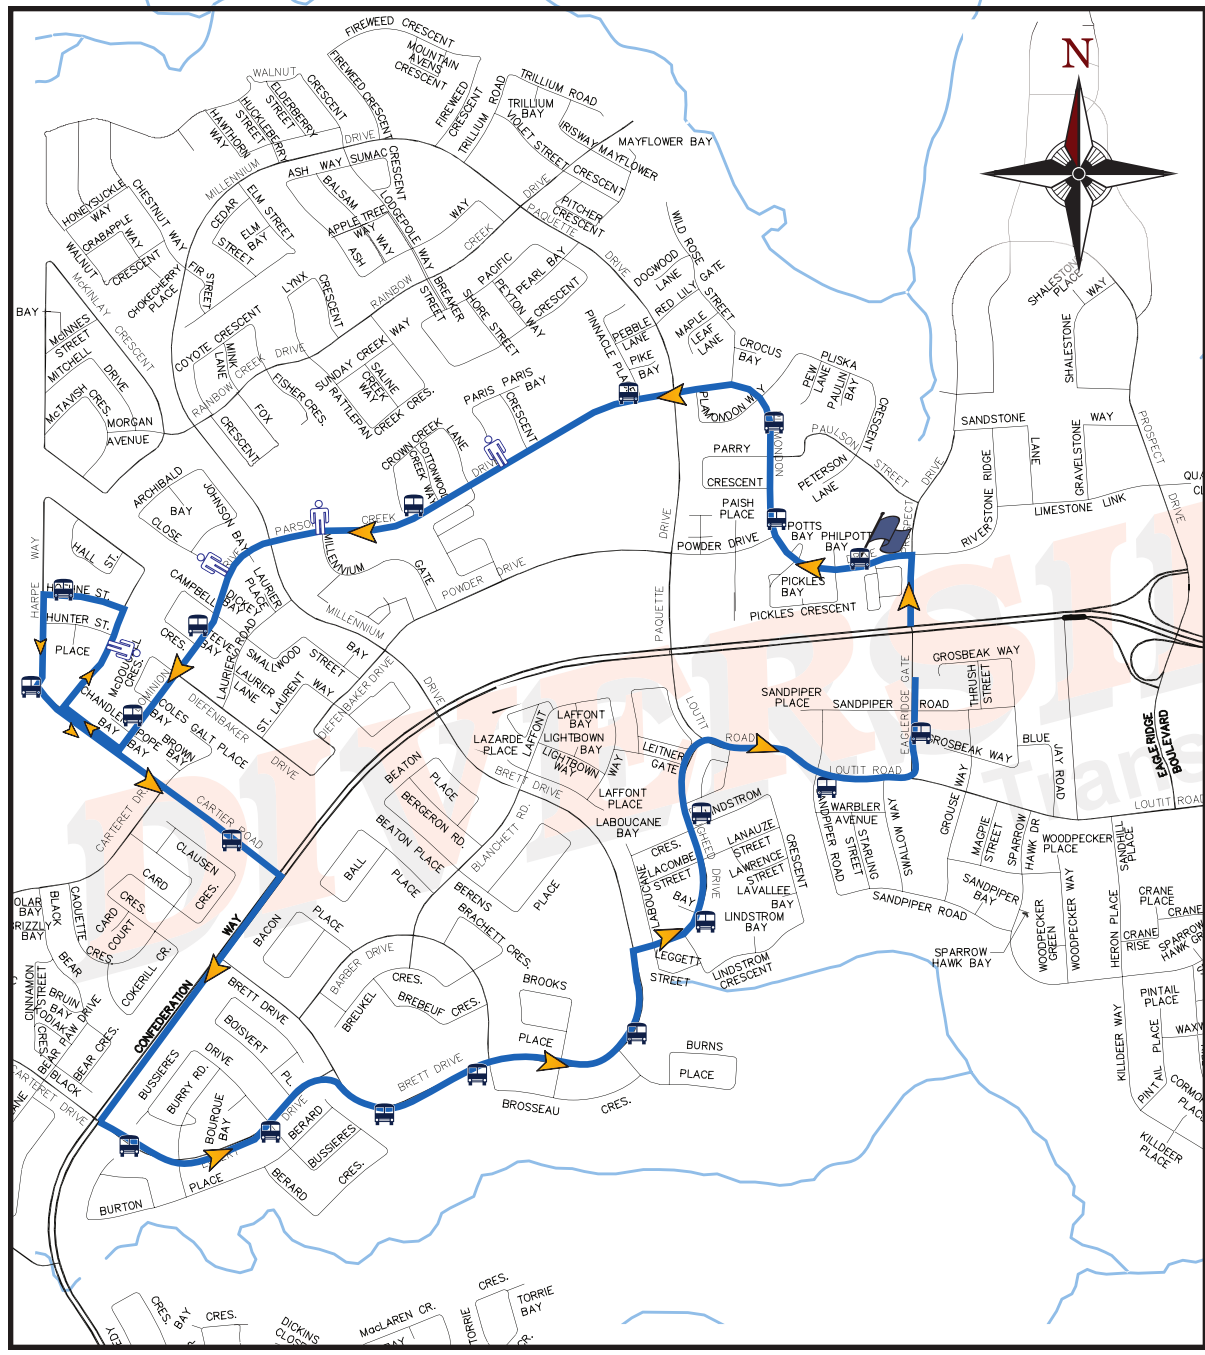

ROUTE JH
BUS ROUTE:
EAST & WEST
SITE TO TOWN

MONDAY - SUNDAY 7 Days a Week

PICK-UP TIMES:
 REFER TO DEPARTURE TIME LEGEND

STOPS: PLAMONDON DR.
 PARSONS CREEK DR.
 DOMINION DR. (3 Stops)
 HARPE WAY
 HOEHNE ST.
 HARPE WAY
 CARTIER RD.
 EGLERT DRIVE
 BRETT DR.
 LOUGHEED DR.
 LOUITT RD.
 EAGLE RIDGE GATE

PICK UP: SUNCOR SITE

= Transit Stop = Non-Transit Stop

UPDATED Sept 6 2022

*All information contained on this website is proprietary to Diversified Transportation Ltd. Copying, altering and/or distribution of any of the content is strictly prohibited