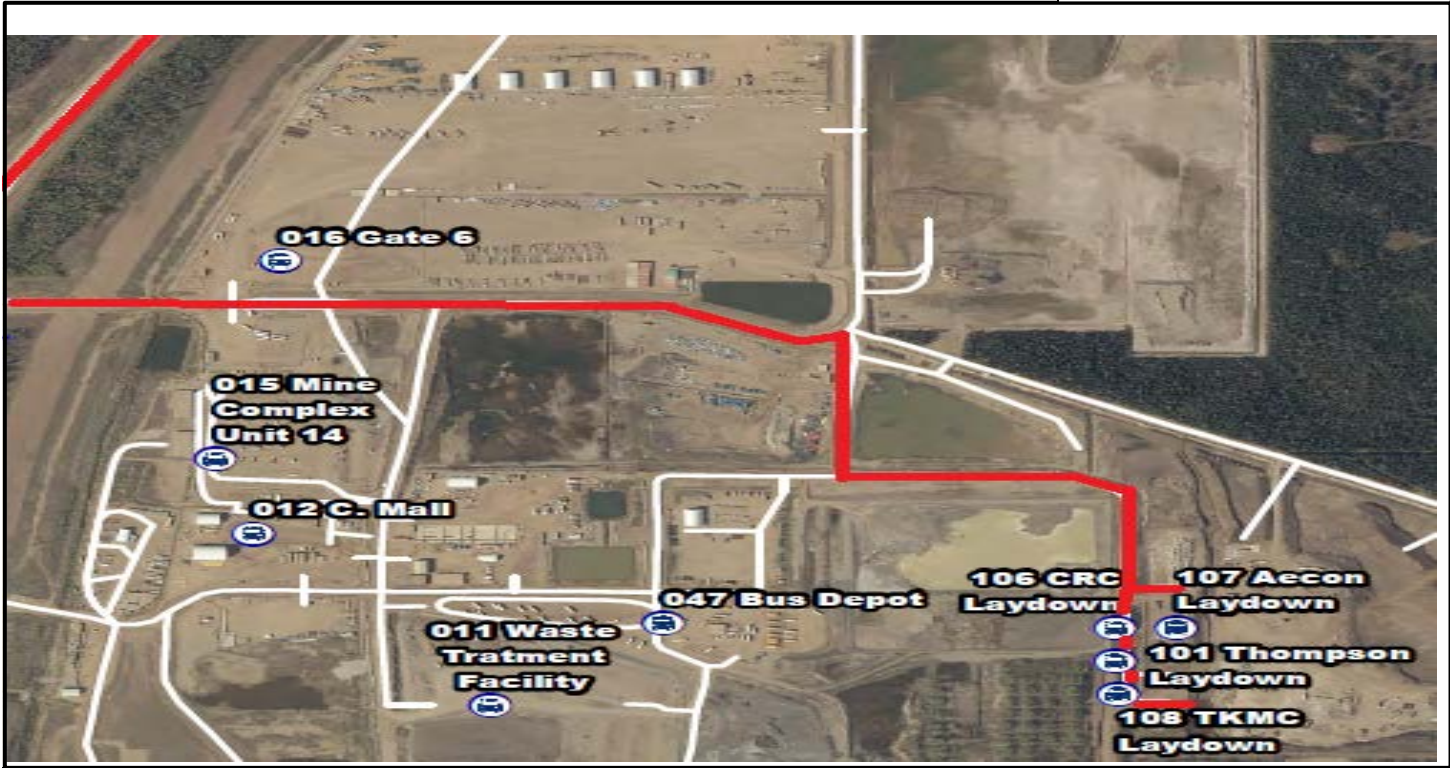

FORT HILLS OPERATIONS

Mine Shuttle

Effective: Sept 8, 2018

MCCLELLAND DEPARTURE TIME	Stop 106 departure (107 / 101 / 108)
4:00	4:17
4:15	4:32
4:30	4:47
4:45	5:02
5:00	5:17
5:15	5:32
Service every 15 minutes	Service every 15 minutes
6:30	6:47
16:30	16:47
16:45	17:02
17:00	17:17
17:15	17:32
17:30	17:47
Service every 15 minutes	Service every 15 minutes
19:00	19:17

ROUTE DETAILS

Route Mine Shuttle

Stops:

- 078 McClelland Lodge
- 106-CRC Laydown
- 107-Aecon Laydown
- 101-Thompson Laydown
- 108-TKMC Laydown
- 078 McClelland Lodge

Frequency:

Every 15 mins

BUS SIGN: Mine Shuttle