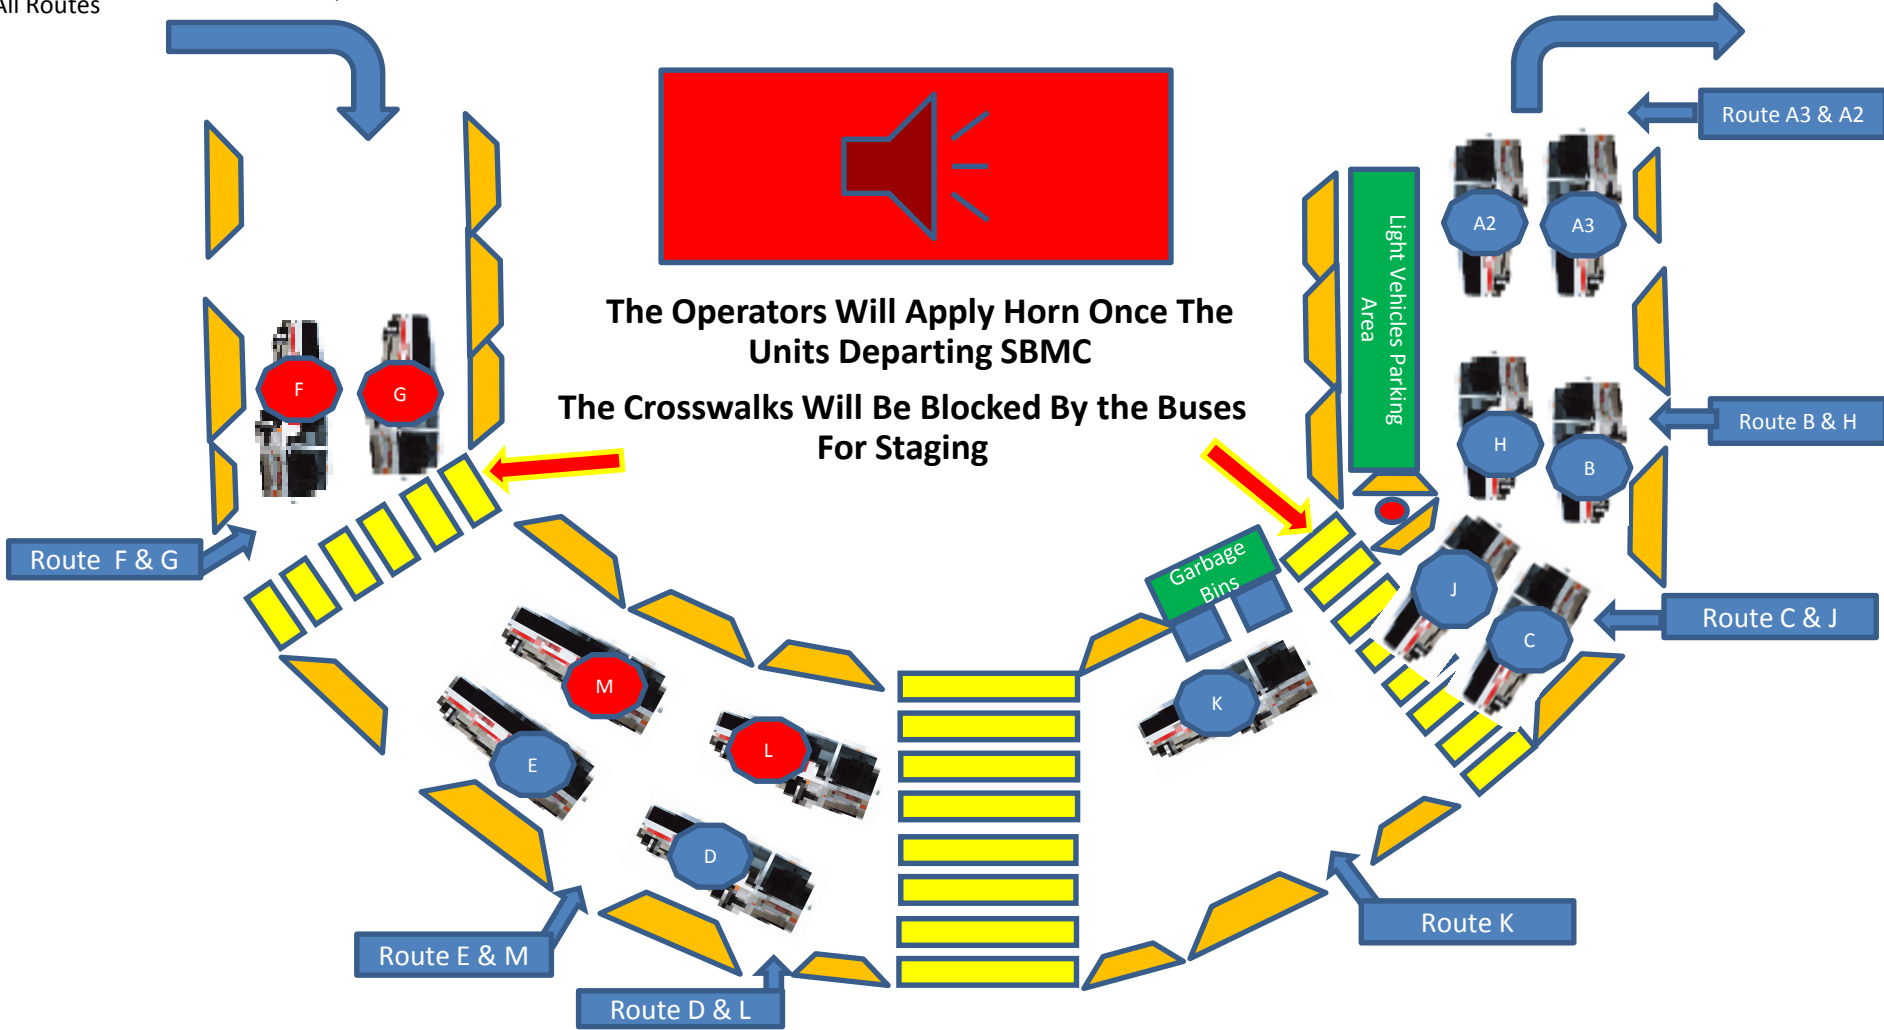

MINE OPS Staging locations - departure times from Site:

- Mine Fire Hall Route L →
- Tailings Route G →
- Plant 86 Route M →
- TRO Route F →
- All Routes →

Stage	Depart for SBMC	Depart SBMC for Town
Once all drop off from town completed	8:15/20:15	8:25/20:25
Once all drop off from town completed	8:15/20:15	8:25/20:25
Once all drop off from town completed	8:15/20:15	8:25/20:25
Once all drop off from town completed	8:15/20:15	8:25/20:25

NOTE:
Row 1 Route A3, B, C, D, E & F **Row 2** Routes A2, H, J, K, L, M & G
 The buses assigned to each staging area will be the coach passengers will boarding to go home.
Coaches will not stop at unassigned drop off locations.