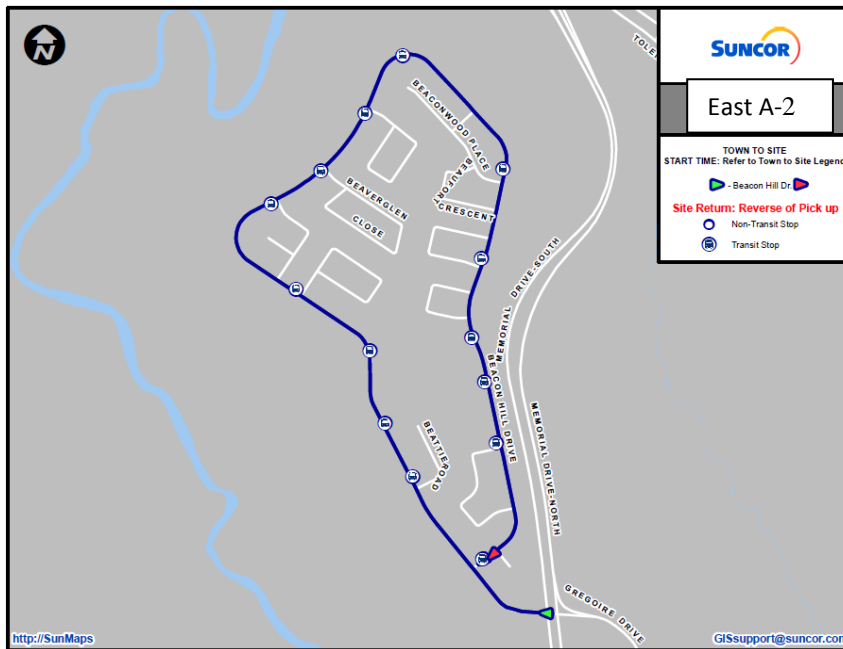

March 12, 2019

**Route A 7:45/19:45 East adjustments – Effective March 18**

Route A East will be divided and serviced by two buses. This is a temporary change to determine if shorter bus routes increase passenger utilization.

Route	First Pickup	Route
A2	06:45 / 18:45	Beacon Hill Drive
A3	06:37 / 18:37	Rodeo Dr., Mustang Rd., Arabian Dr., MacKay Cres., Greenwich Way, Greely Rd., Gray Cres., Grenfell Cres., Gregoire Cres., Gregoire Dr.