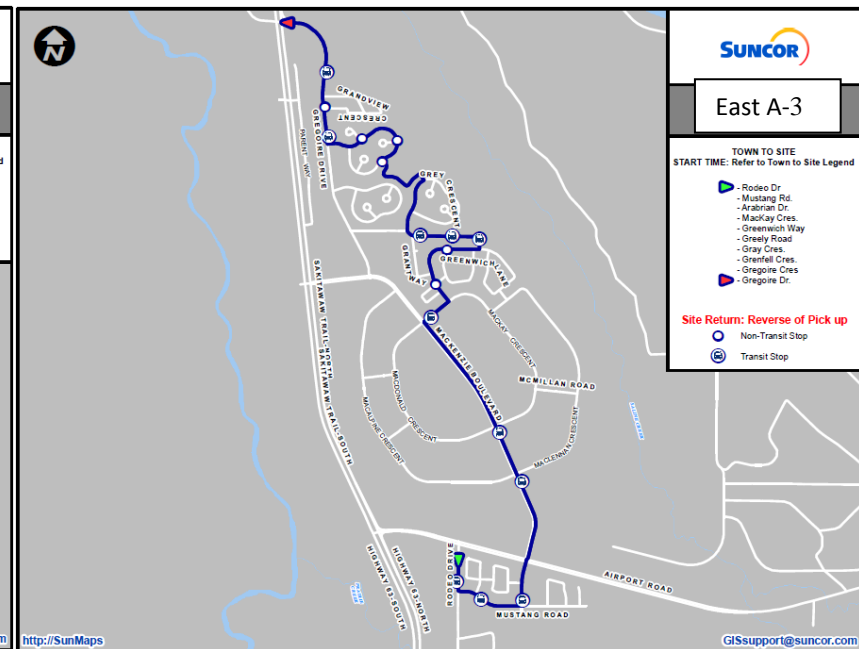

March 12, 2019

**Route A 7:45/19:45 East adjustments – Effective March 18**

Route A East will be divided and serviced by two buses. This is a temporary change to determine if shorter bus routes increase passenger utilization.

Route	First Pickup	Route
A2	06:45 / 18:45	Beacon Hill Drive
A3	06:37 / 18:37	Rodeo Dr., Mustang Rd., Arabian Dr., MacKay Cres., Greenwich Way, Greely Rd., Gray Cres., Grenfell Cres., Gregoire Cres., Gregoire Dr.