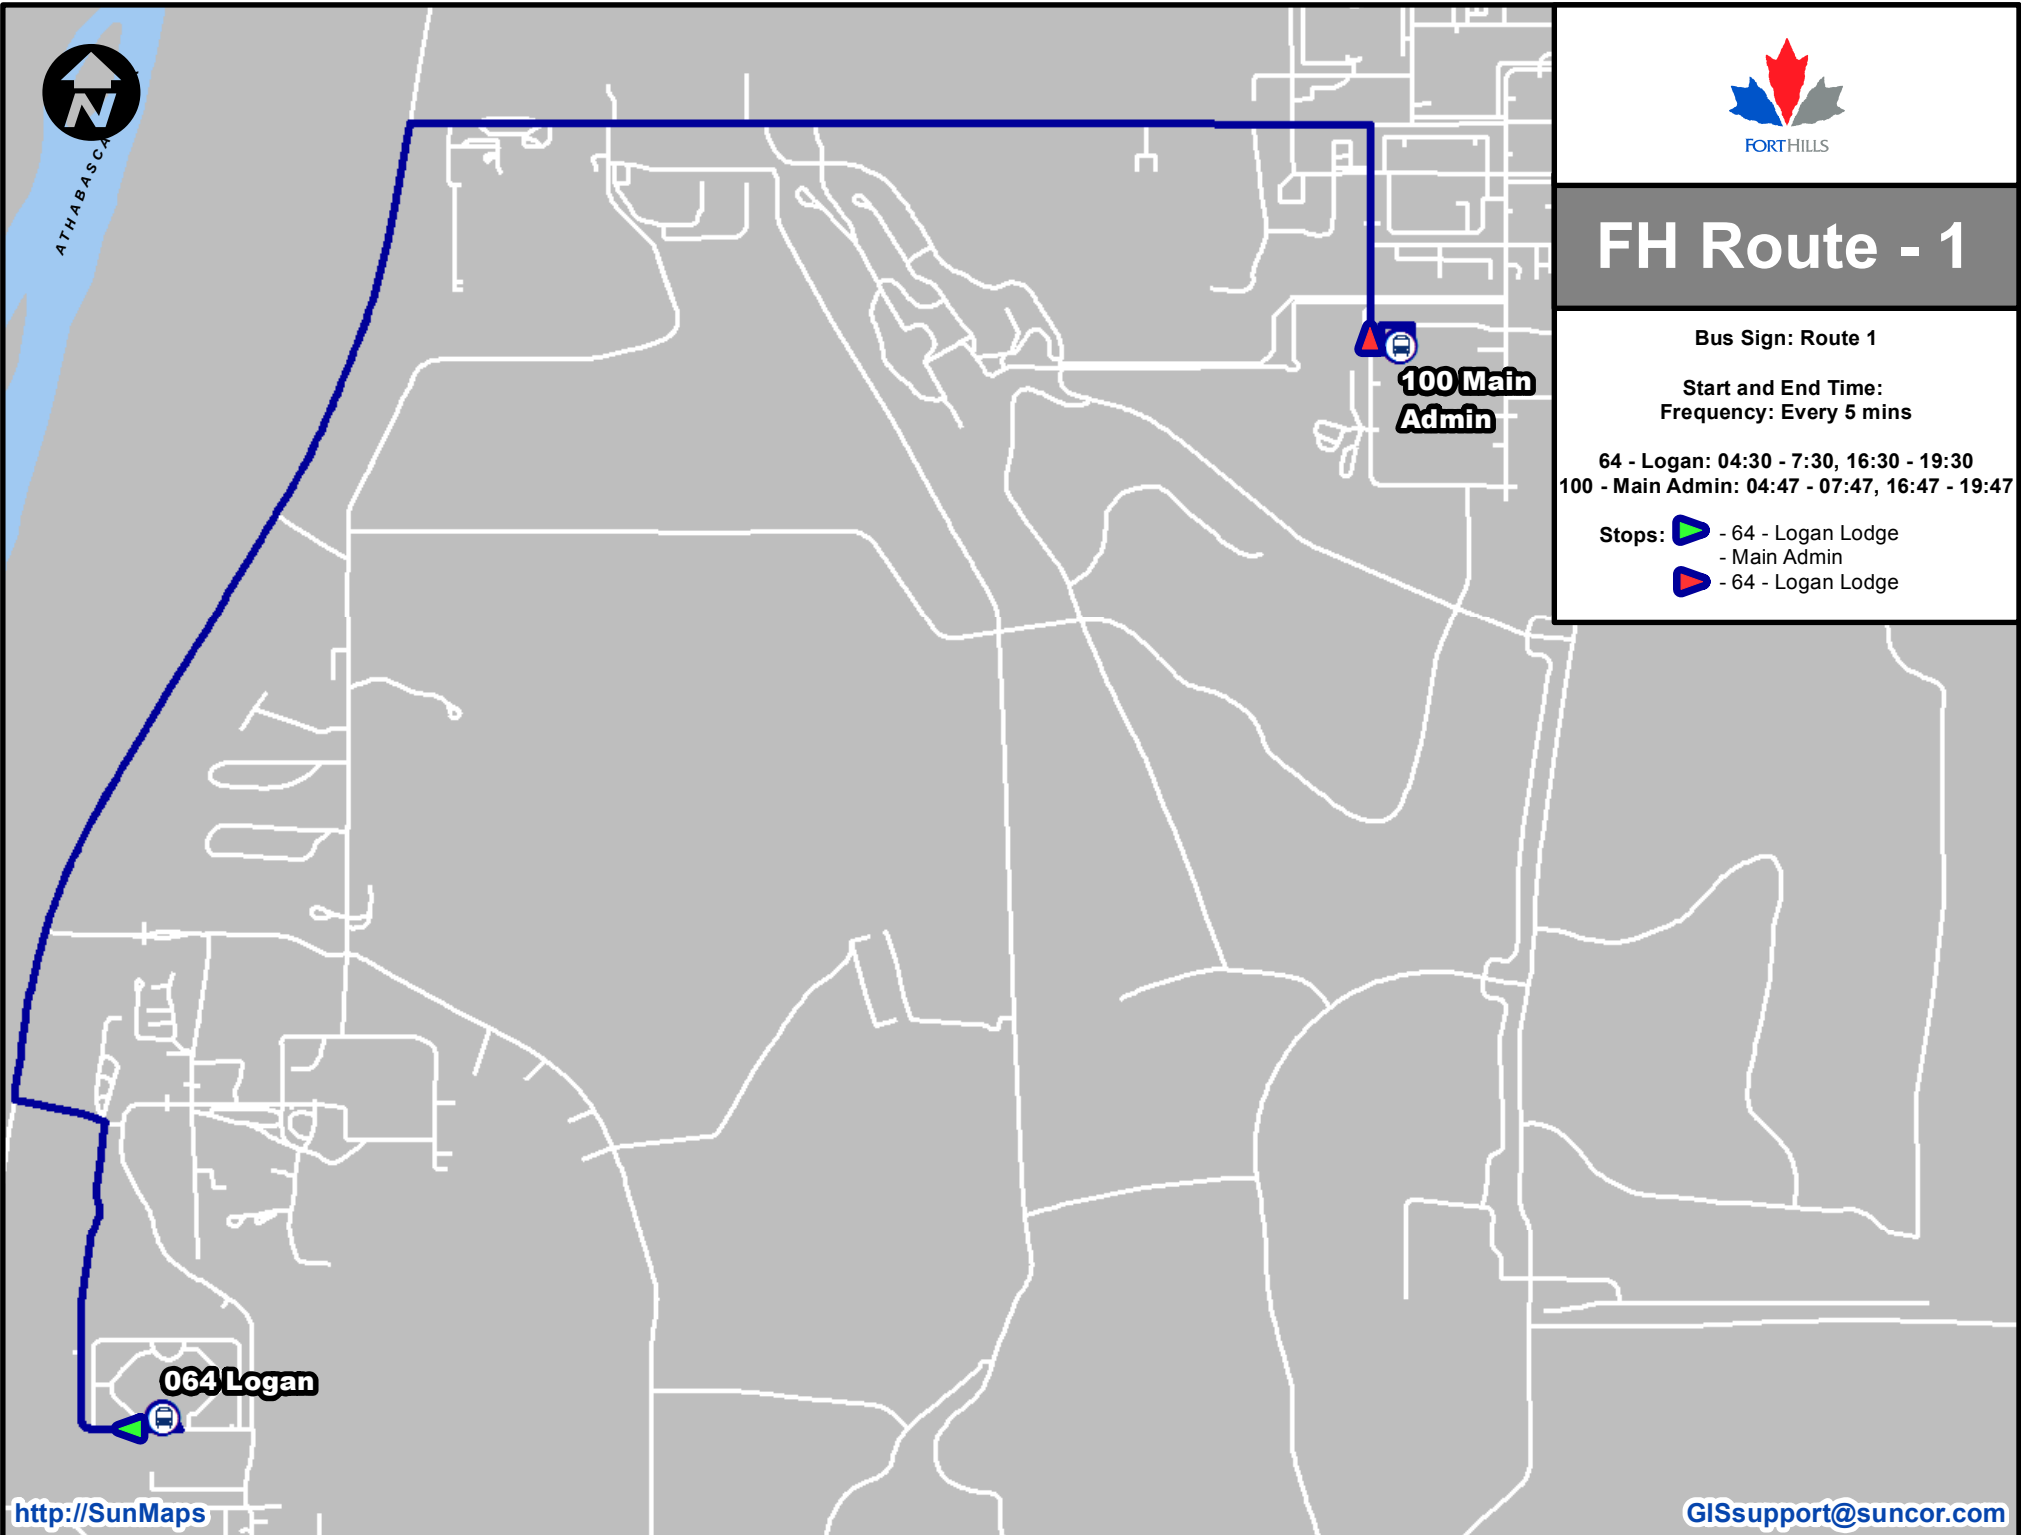

ATHABASCA

FH Route - 1

Bus Sign: Route 1

Start and End Time:
Frequency: Every 5 mins

64 - Logan: 04:30 - 7:30, 16:30 - 19:30
100 - Main Admin: 04:47 - 07:47, 16:47 - 19:47

- Stops:
-  - 64 - Logan Lodge
 - Main Admin
 -  - 64 - Logan Lodge

064 Logan

100 Main Admin