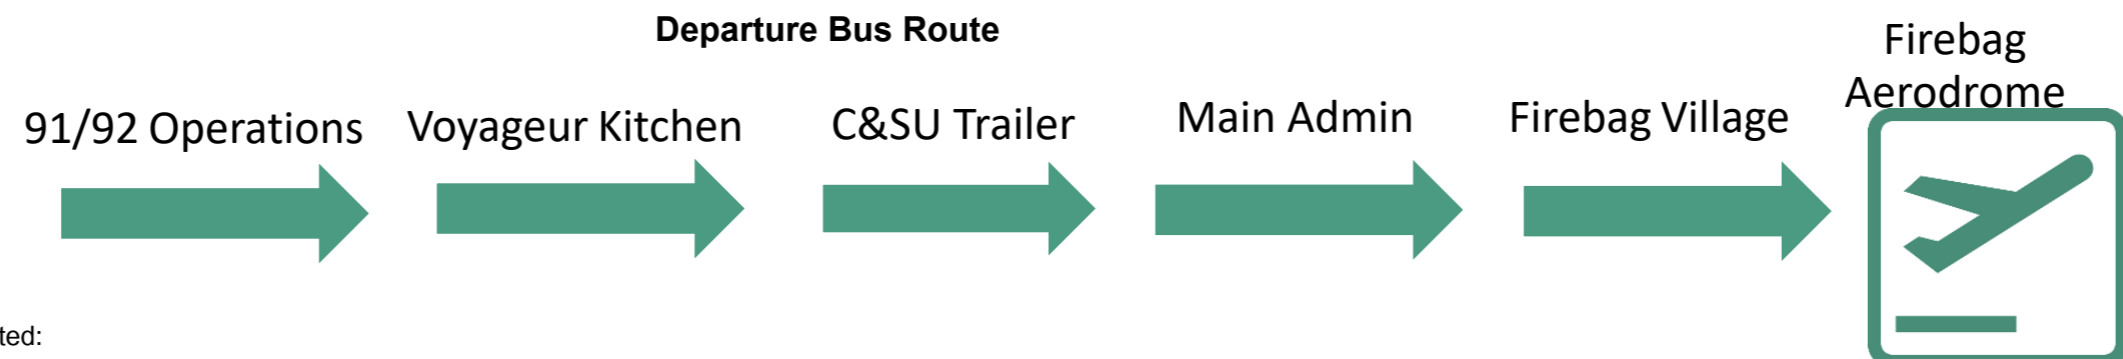

Tuesday

YFI Departures					YFI Arrivals	
Flight Number	91/92 Operations	Main Admin	Village	Flight Departure Time	Flight Number	Flight Arrival Time
4071	6:53	7:01	7:10	8:08	4002	7:45
4003	7:15	7:23	7:32	8:30	4046	7:55
4047	7:30	7:38	7:47	8:45	4074	11:40**
4075	13:15	13:23	13:32	14:30	4072	11:53**
4073	13:30	13:38	13:47	14:45	4060	12:00**
4061	13:44	13:52	14:01	14:59	4076	17:20
4077	16:35	16:43	16:52	17:50	4066	18:20
4013	19:40	19:48	19:57	20:55	4012	19:55

**Operators 12:40 Departure from Village to Admin

Wednesday

YFI Departures					YFI Arrivals	
Flight Number	91/92 Operations	Main Admin	Village	Flight Departure Time	Flight Number	Flight Arrival Time
4001	7:15	7:23	7:32	8:30	4000	7:45
4021	7:30	7:38	7:47	8:45	4020	8:00
4007	17:55	18:03	18:12	19:10	4006	18:25
4039	18:55	19:03	19:12	20:10	4038	19:25
4041	19:10	19:18	19:27	20:25	4014	19:55
4019	19:25	19:33	19:42	20:40		
4015	19:40	19:48	19:57	20:55		

Thursday

YFI Departures					YFI Arrivals	
Flight Number	91/92 Operations	Main Admin	Village	Flight Departure Time	Flight Number	Flight Arrival Time
4001	7:10	7:18	7:27	8:25	4000	7:45
4021	7:25	7:33	7:42	8:40	4020	8:00
4037	16:15	16:23	16:32	17:30	4036	16:40
4017	16:30	16:38	16:47	17:45	4016	17:00

Updated:
2022-11-24

Please visit Sunlink.Suncor.com and subscribe for updates.