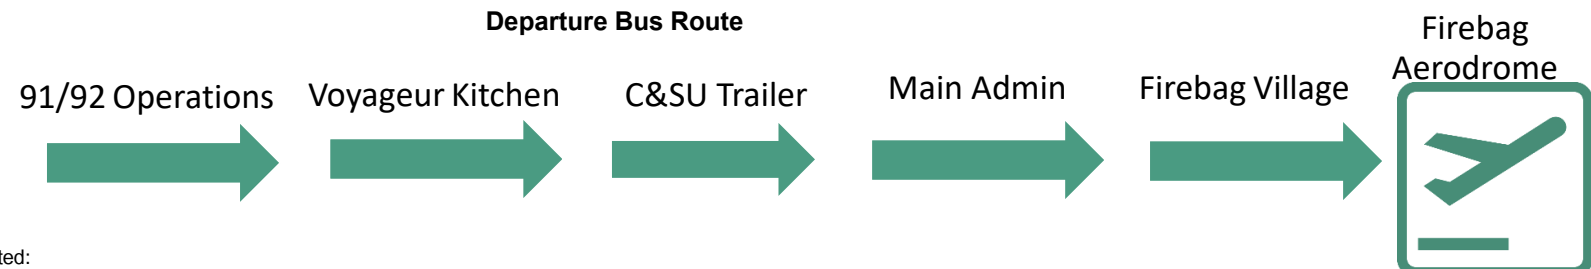

Tuesday

YFI Departures					YFI Arrivals	
Flight Number	91/92 Operations	Main Admin	Village	Flight Departure Time	Flight Number	Flight Arrival Time
4071	6:53	7:01	7:10	8:08	4002	7:45
4003	7:15	7:23	7:32	8:30	4046	7:55
4047	7:30	7:38	7:47	8:45	4074	11:40**
4075	13:15	13:23	13:32	14:30	4072	11:53**
4073	13:30	13:38	13:47	14:45	4060	12:00**
4061	13:44	13:52	14:01	14:59	4076	17:20
4077	16:35	16:43	16:52	17:50	4066	18:20
4013	19:40	19:48	19:57	20:55	4012	19:55

**Operators 12:40 Departure from Village to Admin

Wednesday

YFI Departures					YFI Arrivals	
Flight Number	91/92 Operations	Main Admin	Village	Flight Departure Time	Flight Number	Flight Arrival Time
4001	7:15	7:23	7:32	8:30	4000	7:45
4021	7:30	7:38	7:47	8:45	4020	8:00
4007	17:55	18:03	18:12	19:10	4006	18:25
4039	18:55	19:03	19:12	20:10	4038	19:25
4041	19:10	19:18	19:27	20:25	4014	19:55
4019	19:25	19:33	19:42	20:40		
4015	19:40	19:48	19:57	20:55		

Thursday

YFI Departures					YFI Arrivals	
Flight Number	91/92 Operations	Main Admin	Village	Flight Departure Time	Flight Number	Flight Arrival Time
4001	7:10	7:18	7:27	8:25	4000	7:45
4021	7:25	7:33	7:42	8:40	4020	8:00
4037	16:15	16:23	16:32	17:30	4036	16:40
4017	16:30	16:38	16:47	17:45	4016	17:00

Updated:
11/17/2022

Please visit Sunlink.Suncor.com and subscribe for updates.