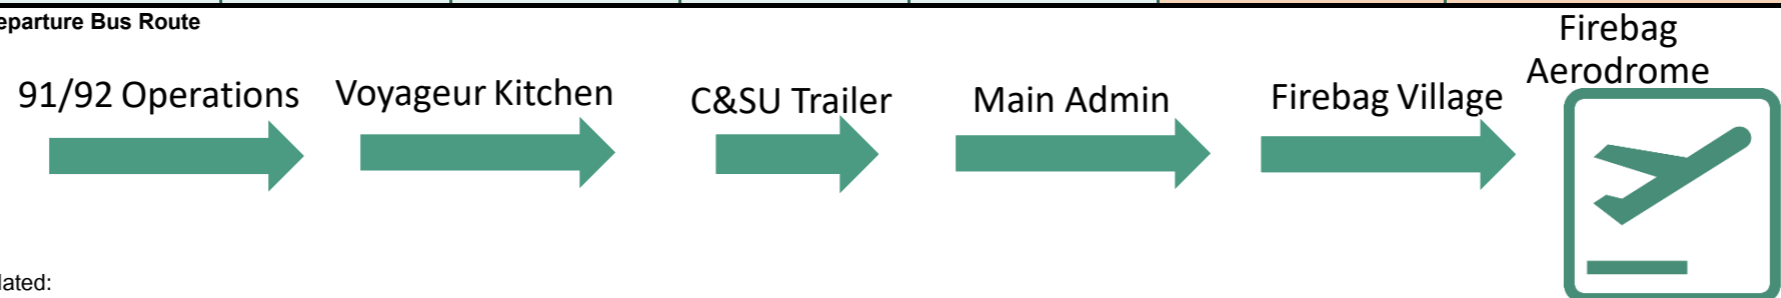

Tuesday

YFI Departures					YFI Arrivals	
Flight Number	91/92 Operations	Main Admin	Village	Flight Departure Time	Flight Number	Flight Arrival Time
4025	6:58	7:06	7:15	8:20	4024	7:35
4003	7:08	7:16	7:25	8:30	4002	7:45
4073	7:18	7:26	7:35	8:40	4050	11:40**
4051	13:08	13:16	13:25	14:30	4004	11:50**
4027	13:13	13:21	13:30	14:35	4026	12:00**
4005	13:23	13:31	13:40	14:45	4076	17:20
4077	16:35	16:43	16:52	17:50	4066	18:22
4067	17:40	17:48	17:57	18:55	**Operators 12:40 Departure from Village to Admin	

Wednesday

YFI Departures					YFI Arrivals	
Flight Number	91/92 Operations	Main Admin	Village	Flight Departure Time	Flight Number	Flight Arrival Time
4001	7:15	7:23	7:32	8:30	4000	7:50
4021	7:25	7:33	7:42	8:40	4020	8:00
4007	17:55	18:03	18:12	19:10	4006	18:25
4015	19:15	19:23	19:32	20:30	4038	19:30
4041	19:25	19:33	19:42	20:40	4014	19:40
4039	19:35	19:43	19:52	20:50		
4019	19:45	19:53	20:02	21:00		

Thursday

YFI Departures					YFI Arrivals	
Flight Number	91/92 Operations	Main Admin	Village	Flight Departure Time	Flight Number	Flight Arrival Time
4001	7:15	7:23	7:32	8:30	4000	7:50
4021	7:25	7:33	7:42	8:40	4020	8:00
4037	16:15	16:23	16:32	17:30	4036	16:40
4017	16:30	16:38	16:47	17:45	4016	17:00

Departure Bus Route

Updated:
11/12/2020

Please visit Sunlink.Suncor.com and subscribe for updates.