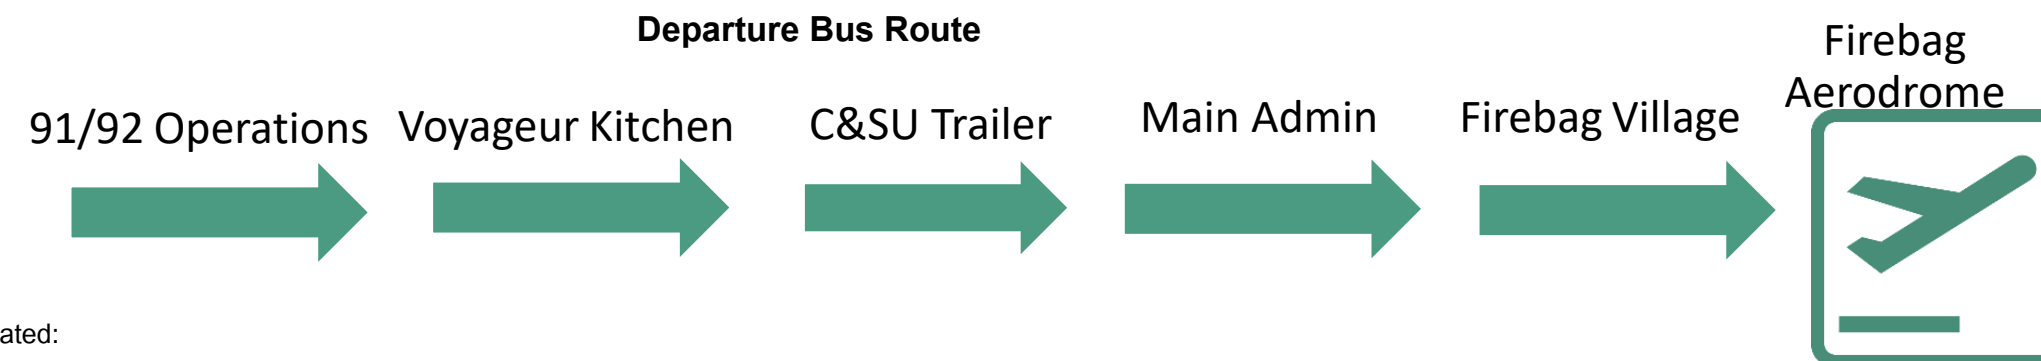

Tuesday

YFI Departures					YFI Arrivals	
Flight Number	91/92 Operations	Main Admin	Village	Flight Departure Time	Flight Number	Flight Arrival Time
4071	6:53	7:01	7:10	8:08	4002	7:45
4003	7:15	7:23	7:32	8:30	4046	7:55
4047	7:30	7:38	7:47	8:45	4074	11:40**
4075	13:15	13:23	13:32	14:30	4072	11:53**
4073	13:30	13:38	13:47	14:45	4060	12:00**
4061	13:44	13:52	14:01	14:59	4076	17:20
4077	16:35	16:43	16:52	17:50	4012	19:55
4013	19:40	19:48	19:57	20:55	**Operators 12:40 Departure from Village to Admin	

Wednesday

YFI Departures					YFI Arrivals	
Flight Number	91/92 Operations	Main Admin	Village	Flight Departure Time	Flight Number	Flight Arrival Time
4001	7:15	7:23	7:32	8:30	4000	7:50
4021	7:30	7:38	7:47	8:45	4020	8:00
4039	18:55	19:03	19:12	20:10	4038	19:25
4041	19:10	19:18	19:27	20:25	4014	19:55
4019	19:30	19:38	19:47	20:45		
4015	19:40	19:48	19:57	20:55		

Thursday

YFI Departures					YFI Arrivals	
Flight Number	91/92 Operations	Main Admin	Village	Flight Departure Time	Flight Number	Flight Arrival Time
4001	7:10	7:18	7:27	8:25	4000	7:45
4021	7:30	7:38	7:47	8:45	4020	8:00
4037	16:15	16:23	16:32	17:30	4036	16:40
4017	16:30	16:38	16:47	17:45	4016	17:00

Departure Bus Route

Updated:
2022-06-23

Please visit Sunlink.Suncor.com and subscribe for updates.