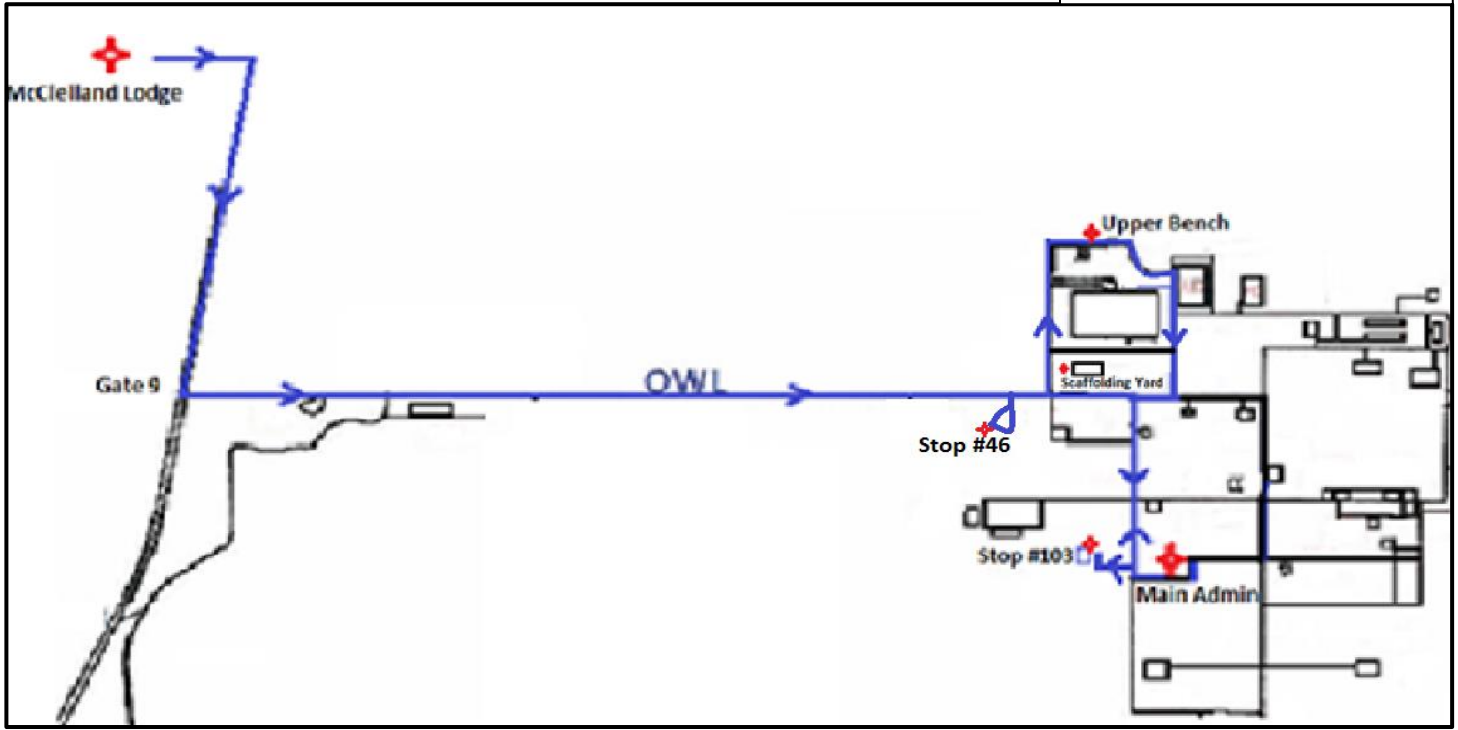

FORT HILLS OPERATIONS

ROUTE 5

Effective: 16 January 2018

ROUTE DETAILS

Route No. 5

Stops:

- 078 McClelland Lodge
- 046 Super Bowl
- 031 Scaffolding Yard
- 033 Upper Bench
- 103 CS&U
- Main Admin
- 031 Scaffolding Yard
- 033 Upper Bench
- 046 Super Bowl
- 078 McClelland Lodge

Frequency:

Every 15 Minutes

MCCLELLAND DEPARTURE TIME	MAIN ADMIN DEPARTURE TIME
4:45	5:15
5:00	5:30
5:15	5:45
Service every 15 minutes	Service every 15 minutes
6:30	7:00
6:45	7:15
16:15	16:45
16:30	17:00
16:45	17:15
Service every 15 minutes	Service every 15 minutes
18:45	19:15
19:00	19:30
19:15	19:45

*Luggage Coach departing McClelland Lodge – 04:45; 05:45; 06:45 & 16:15; 17:15; 18:15; 19:15