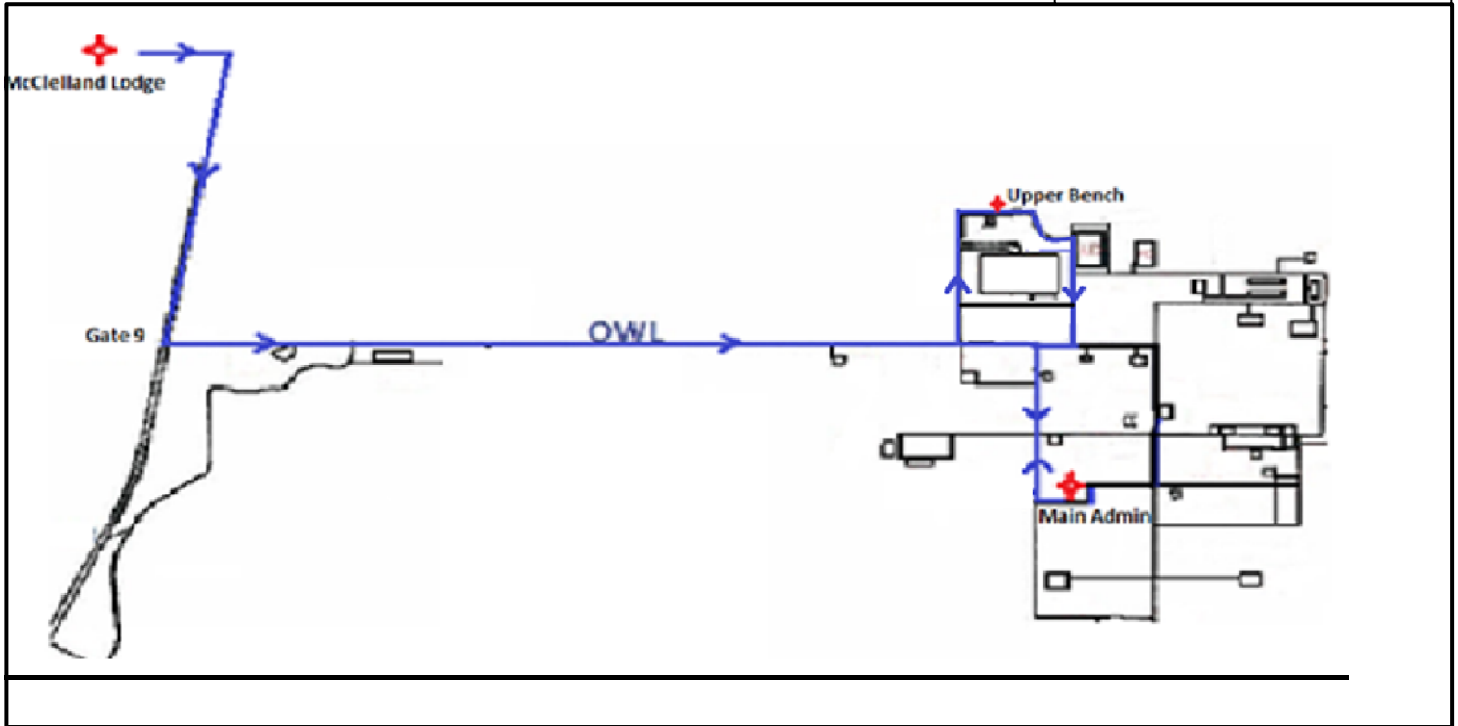

FORT HILLS OPERATIONS

OFF-PEAK – McClelland Shuttle

Effective: 16 January 2018

Main Admin	Upper Bench	McClelland Lodge	Upper Bench
8:00	8:07	8:30	8:50
9:00	9:07	9:30	9:50
10:00	10:07	10:30	10:50
11:00	11:07	11:30	11:50
12:00	12:07	12:30	12:50
13:00	13:07	13:30	13:50
14:00	14:07	14:30	14:50
15:00	15:07	15:30	15:50
16:00	16:07	16:30	16:50

ROUTE DETAILS

McClelland – Off Peak Shuttle

Stops:

Main Admin
 033 Upper Bench
 078 McClelland Lodge
 033 Upper Bench
 Main Admin

Frequency:

Every Hour

Service from Main Admin:

08:00 to 16:00