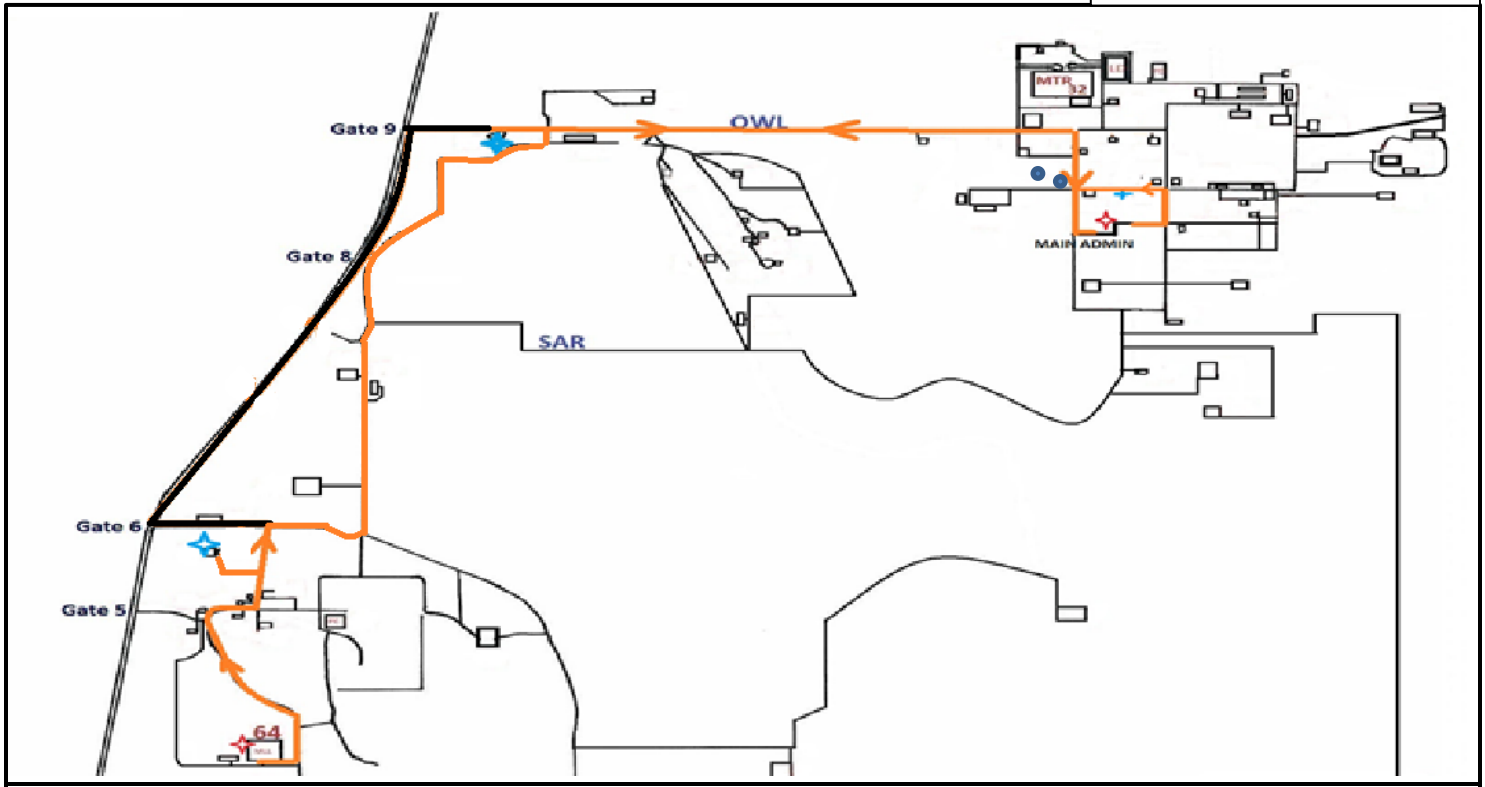

FORT HILLS OPERATIONS

OFF-PEAK LOGAN SHUTTLE

Effective: 18 May 2018

LOGAN DEPARTURE TIME
08:00 - 16:00 Every half hour
MAIN ADMIN DEPARTURE TIME
08:00 - 16:00 Every half hour

<u>ROUTE DETAILS</u>
Route: Logan Shuttle
Stops: Main Admin 017 Gate 9 015 LVF/Mine Complex 064 Logan Lodge 015 LVF/Mine Complex 017 Gate 9 Main Admin
Frequency: Every 30 Mins
Service starts at Main Admin: 08:00 to 16:00
Bus Sign: Logan Shuttle