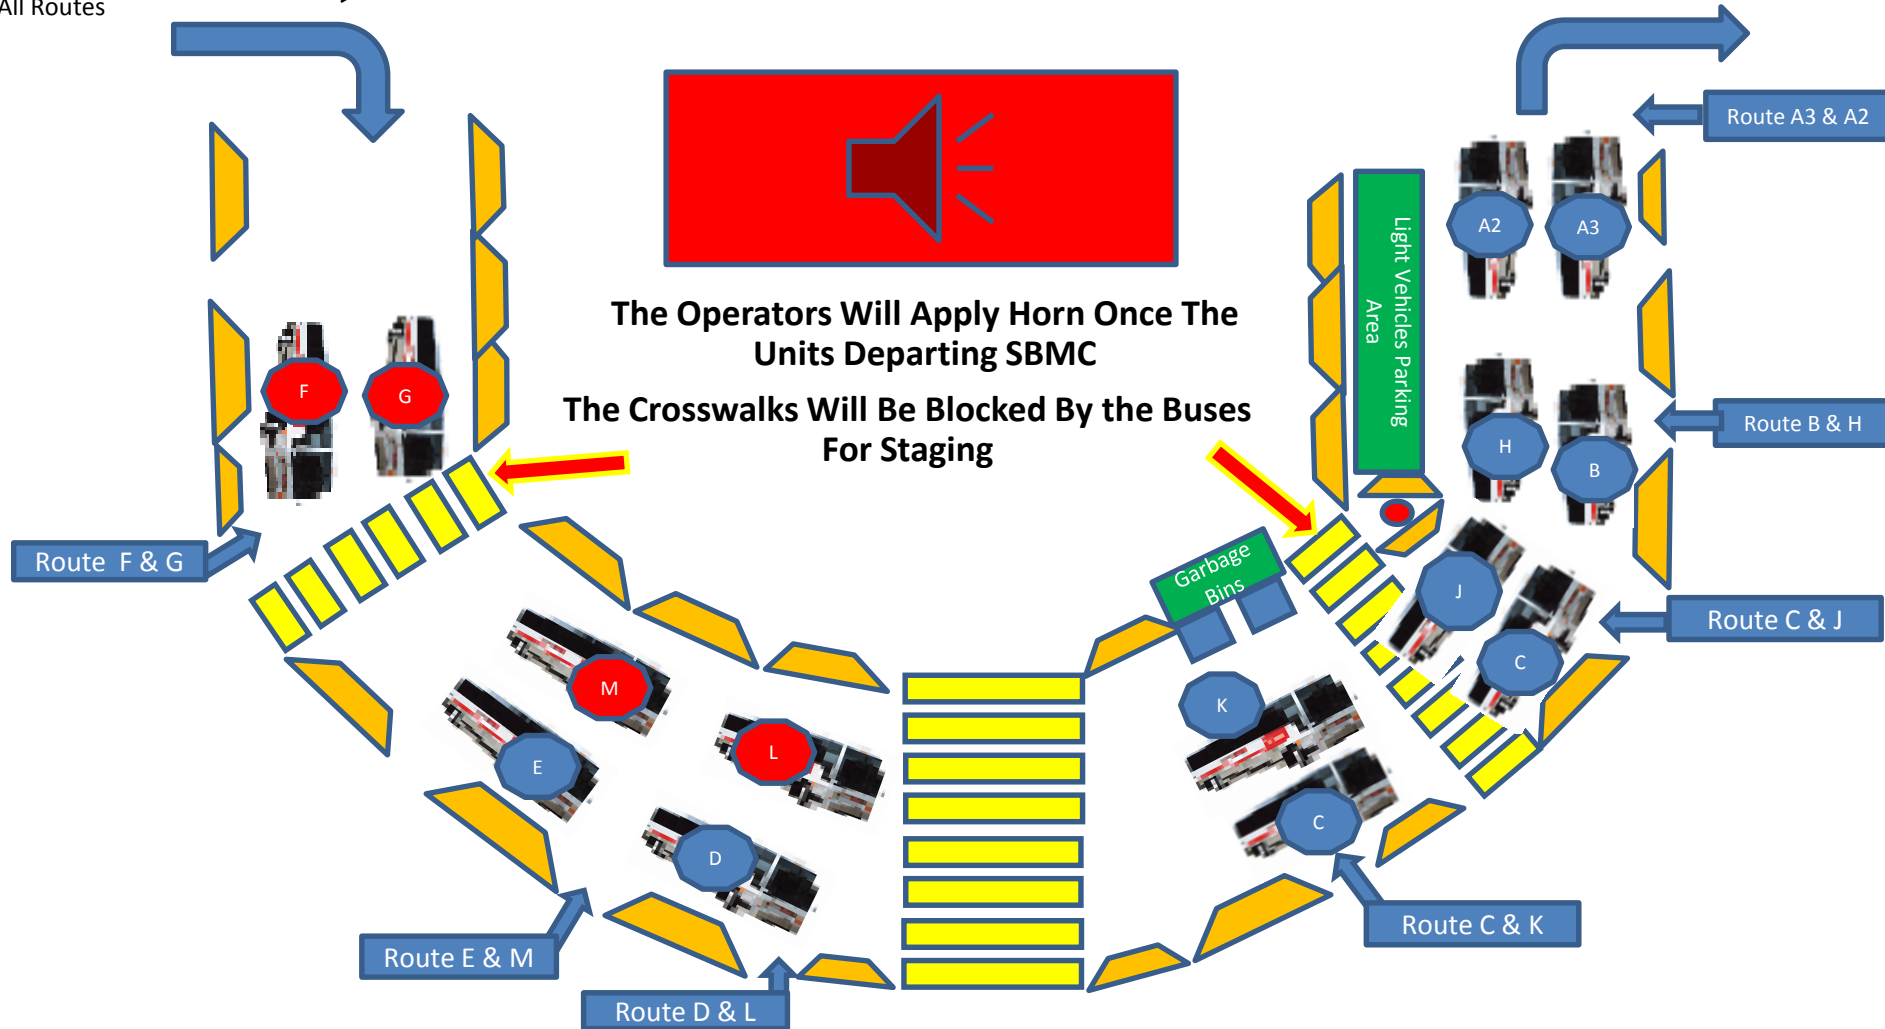

# 805 and 2005 East Staging - departure times from Site:

Stage	Depart for SBMC	Depart SBMC for Town
Once all drop off from town completed	7:55/19:55	8:05/20:05
Once all drop off from town completed	7:53/19:53	8:05/20:05
Once all drop off from town completed	7:53/19:53	8:05/20:05
Once all drop off from town completed	7:53/19:53	8:05/20:05

- Mine Fire Hall Route L
- Tailings Route G
- Plant 86 Route M
- TRO Route F
- All Routes

**NOTE:**

Row 1 Route A3, B, C, C, D, E & F Row 2 Routes A2, H, J, K, L, M & G  
 The buses assigned to each staging area will be the coach passengers will boarding to go home.  
 Coaches will not stop at unassigned drop off locations.