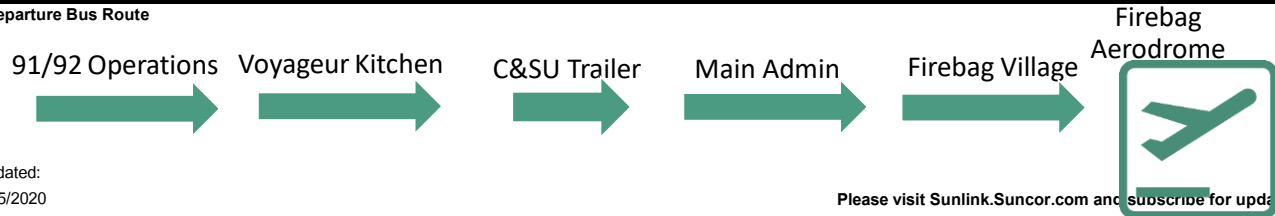

Tuesday

YFI Departures					YFI Arrivals	
Flight Number	91/92 Operations	Main Admin	Village	Flight Departure Time	Flight Number	Flight Arrival Time
4025	7:05	7:13	7:22	8:20	4024	7:36
4003	7:10	7:18	7:27	8:25	4002	7:45
4073	7:25	7:33	7:42	8:40	4050	11:41 **
4051	13:15	13:23	13:32	14:30	4060	11:46**
4027	13:20	13:28	13:37	14:35	4026	11:47**
4061	13:30	13:38	13:47	14:45	4076	17:20
4077	16:35	16:43	16:52	17:50	4066	18:22
4067	17:40	17:48	17:57	18:55	**Operators 12:40 Departure from Village to Admin	

Wednesday

YFI Departures					YFI Arrivals	
Flight Number	91/92 Operations	Main Admin	Village	Flight Departure Time	Flight Number	Flight Arrival Time
4001	7:15	7:23	7:32	8:30	4000	7:50
4021	7:25	7:33	7:42	8:40	4020	7:58
4007	17:55	18:03	18:12	19:10	4014	17:55
4015	19:15	19:23	19:32	20:30	4038	18:18
4041	19:25	19:33	19:42	20:40	4006	18:25
4093	19:35	19:43	19:52	20:50		

Thursday

YFI Departures					YFI Arrivals	
Flight Number	91/92 Operations	Main Admin	Village	Flight Departure Time	Flight Number	Flight Arrival Time
4001	7:15	7:23	7:32	8:30	4000	7:50
4021	7:25	7:33	7:42	8:40	4020	7:58
4017	16:30	16:38	16:47	17:45	4088	16:54
4089	16:15	16:23	16:32	17:30	4016	17:00

Departure Bus Route

Updated:
6/25/2020

Please visit Sunlink.Suncor.com and subscribe for updates.