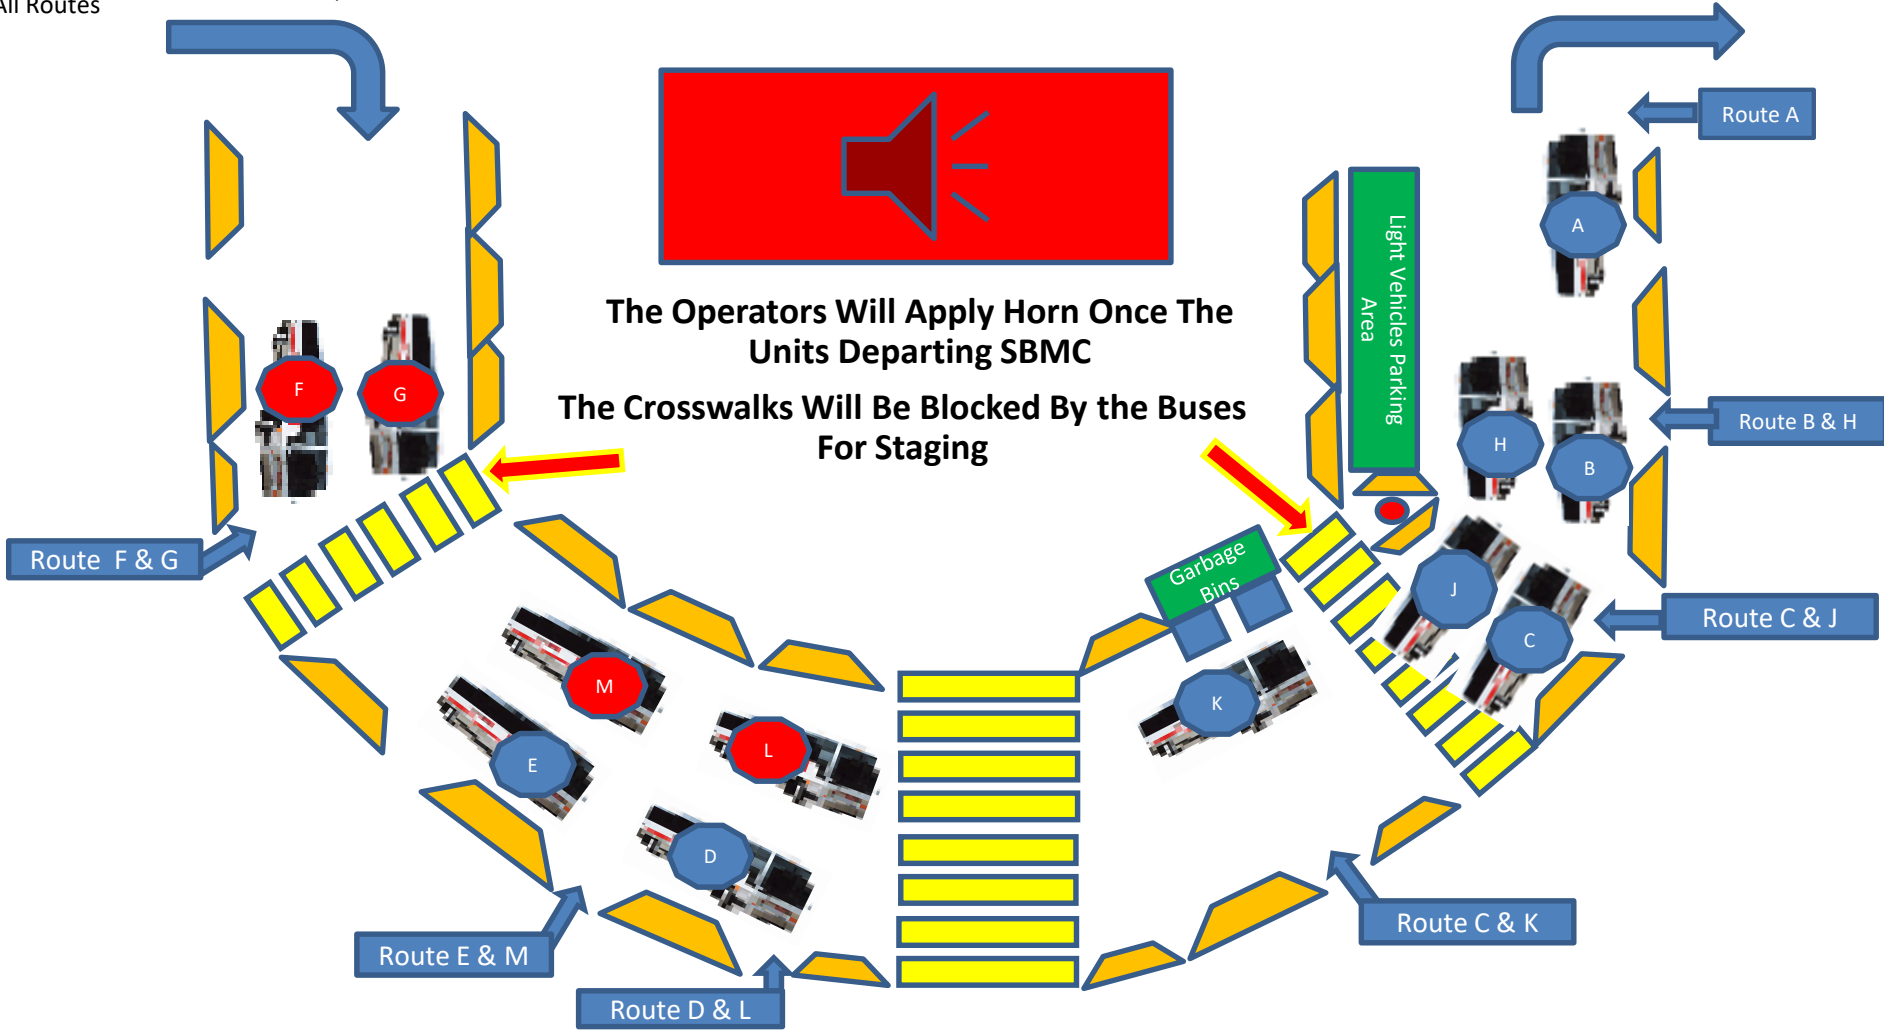

MINE OPS Staging locations - departure times from Site:

Stage	Depart for SBMC	Depart SBMC for Town
Once all drop off from town completed	8:15/20:15	8:25/20:25
Once all drop off from town completed	8:15/20:15	8:25/20:25
Once all drop off from town completed	8:15/20:15	8:25/20:25
Once all drop off from town completed	8:15/20:15	8:25/20:25

- Mine Fire Hall Route L →
- Tailings Route E & G →
- Plant 86 Route M →
- TRO Route F →
- All Routes →

NOTE:
Row 1 Route A, B, C, D, E & F Row 2 Routes H, J, K, L, M & G
 The buses assigned to each staging area will be the coach passengers will boarding to go home.
Coaches will not stop at unassigned drop off locations.