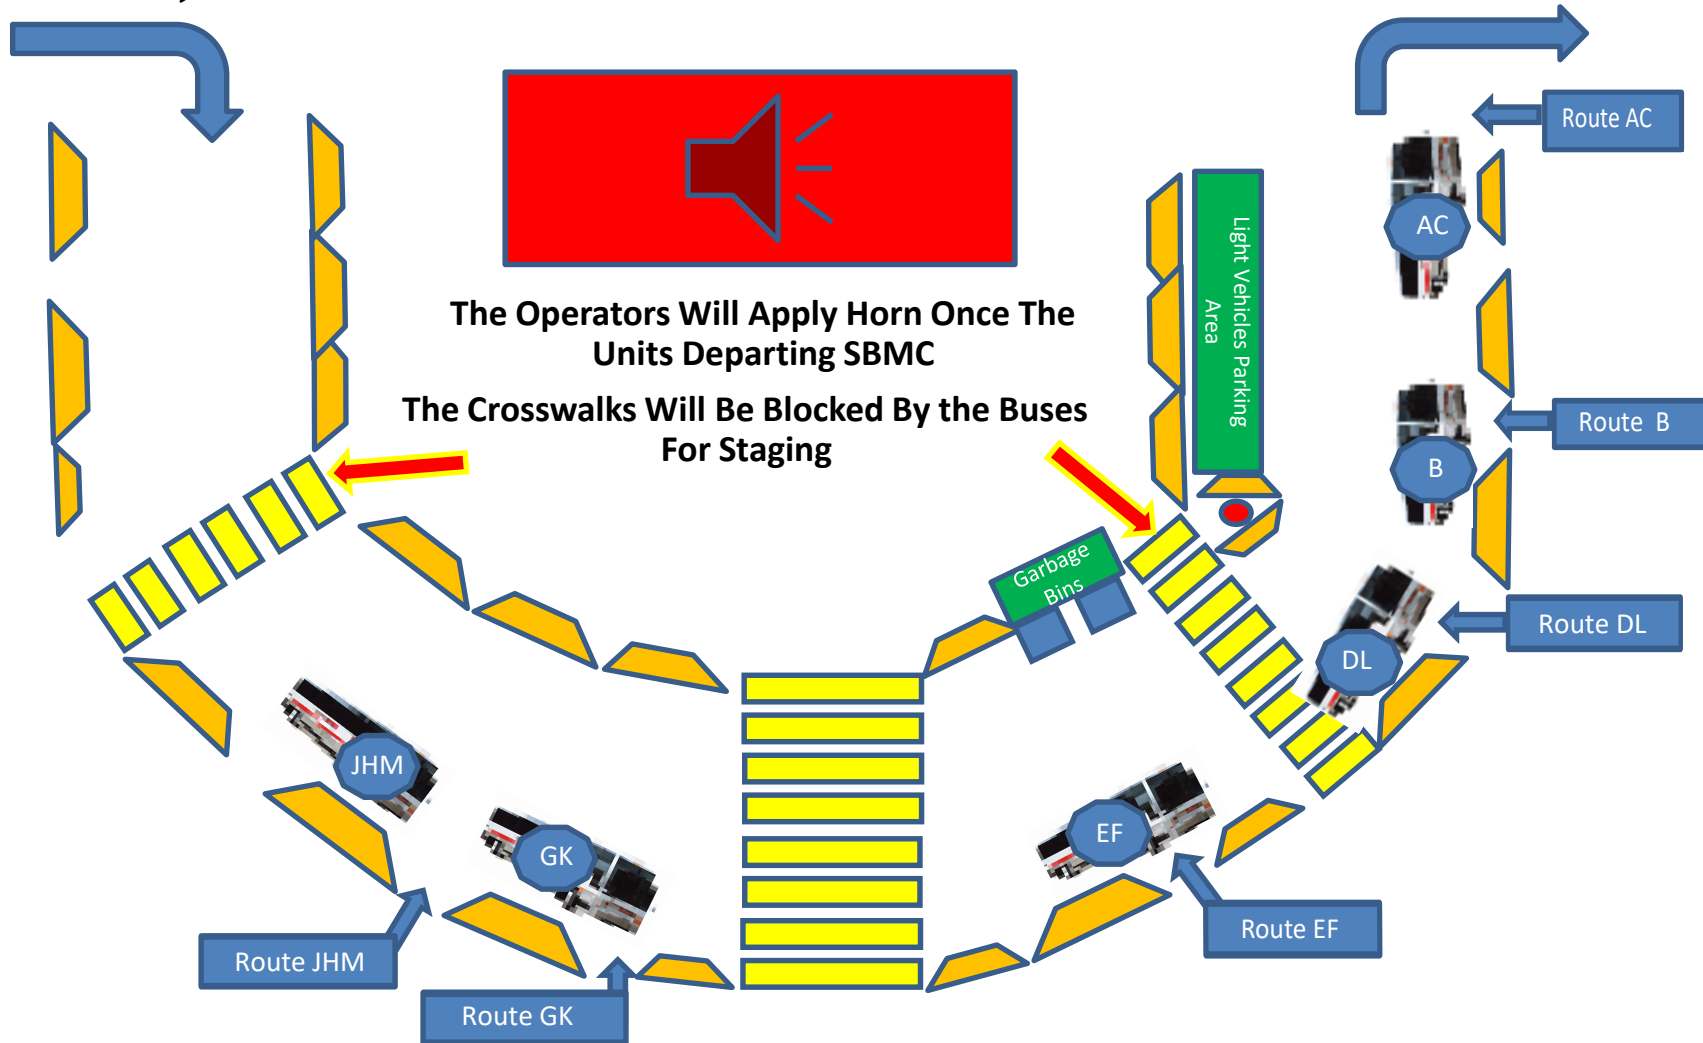

## 8:05 East Departure - departure times from Site:

<u>Stage</u>	<u>Depart for SBMC</u>	<u>Depart SBMC for Town</u>
Mine Fire Hall Route EF	7:55	8:05
Tailings Route L	7:53	8:05
Plant 86 Route JM	7:53	8:05
TRO Route GK	7:53	8:05

- Mine Fire Hall Route EF →
- Tailings Route L →
- Plant 86 Route JM →
- TRO Route GK →
- All Routes →

**NOTE:**  
**Row 1 Route AC, B, DH, EF, GK, JM, L**  
 The buses assigned to each staging area will be the coach passengers will boarding to go home.  
 Coaches will not stop at unassigned drop off locations.

## 20:05 East Departure- departure times from Site:

	<u>Stage</u>	<u>Depart for SBMC</u>	<u>Depart SBMC for Town</u>
Mine Fire Hall Route DL	Once all drop off from town completed	19:55	20:05
Tailings Route JHM	Once all drop off from town completed	19:53	20:05
Plant 86 Route GK	Once all drop off from town completed	19:53	20:05
TRO Route EF	Once all drop off from town completed	19:53	20:05
All Routes			

### **NOTE:**

**Row 1** Route AC, B, DL, EF, GK, JHM

The buses assigned to each staging area will be the coach passengers will boarding to go home.

Coaches will not stop at unassigned drop off locations.