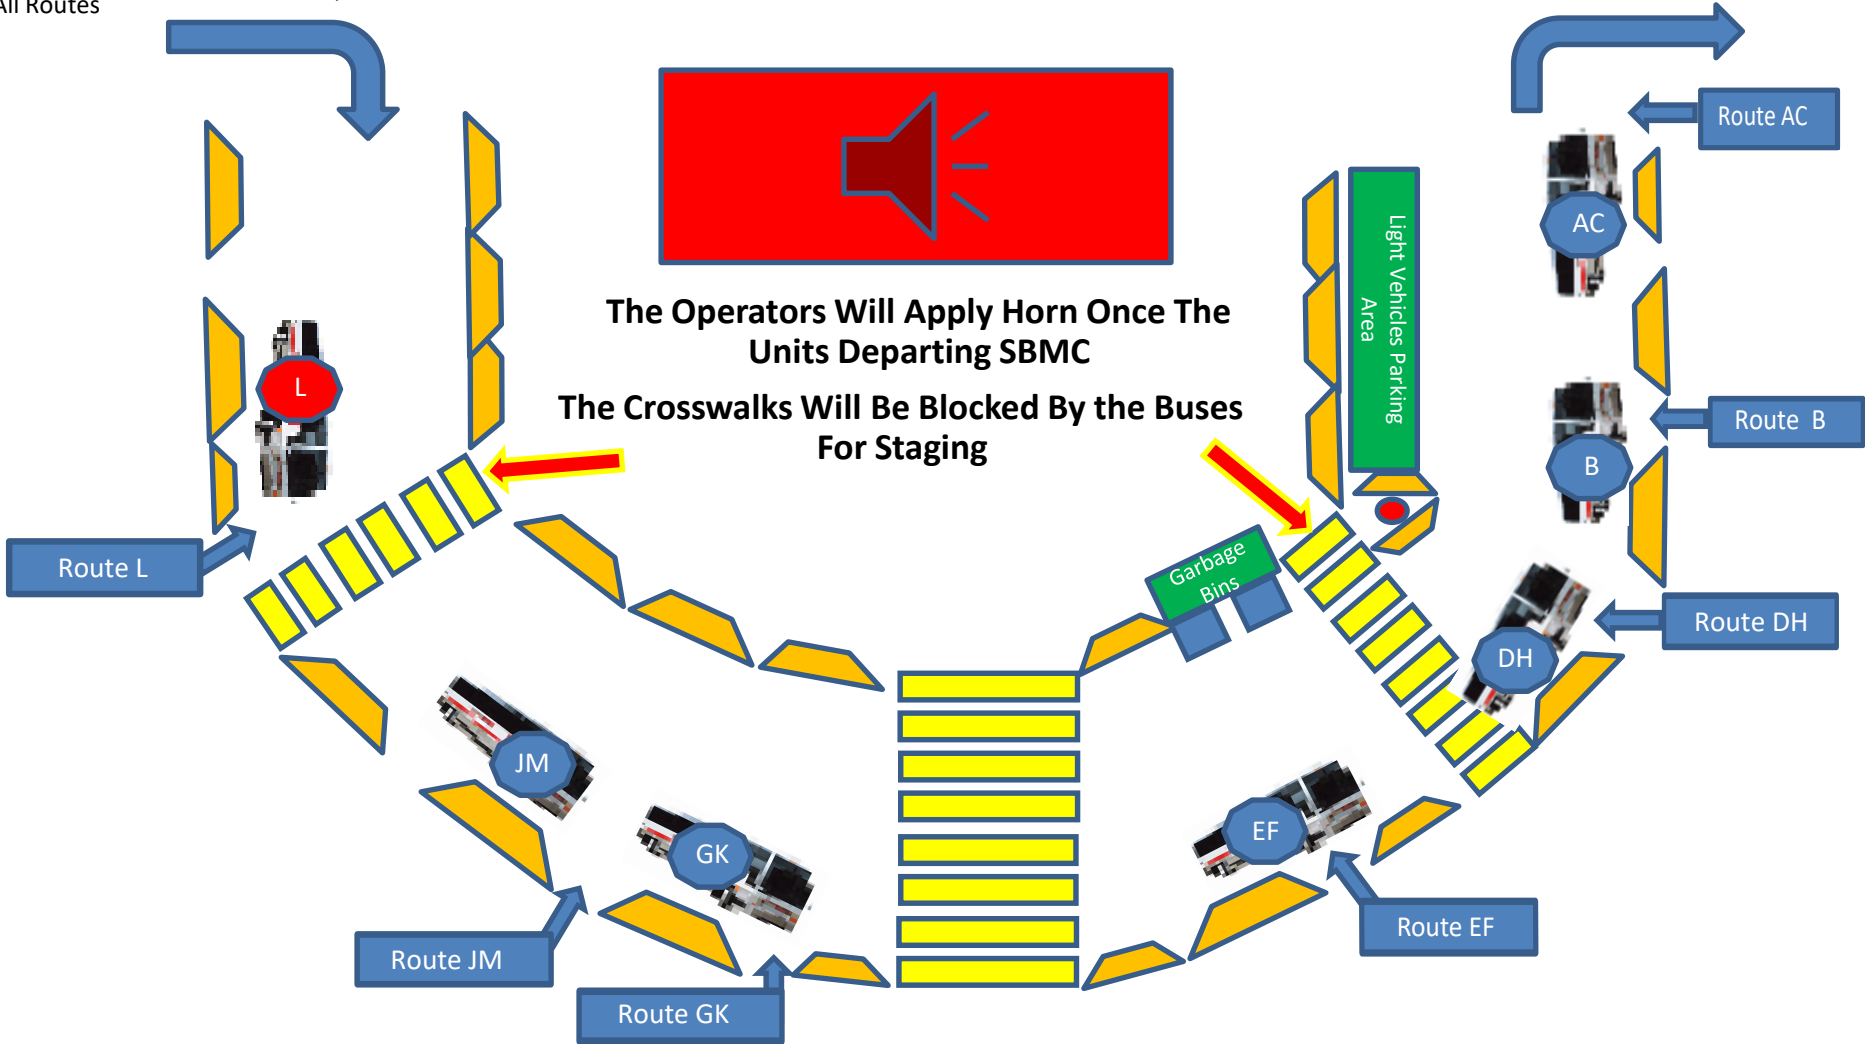

## 8:05 East Departure - departure times from Site:

<u>Stage</u>	<u>Depart for SBMC</u>	<u>Depart SBMC for Town</u>
Mine Fire Hall Route EF	7:55	8:05
Tailings Route L	7:53	8:05
Plant 86 Route JM	7:53	8:05
TRO Route GK	7:53	8:05

- Mine Fire Hall Route EF →
- Tailings Route L →
- Plant 86 Route JM →
- TRO Route GK →
- All Routes →

**NOTE:**  
**Row 1 Route AC, B, DH, EF, GK, JM, L**  
 The buses assigned to each staging area will be the coach passengers will boarding to go home.  
 Coaches will not stop at unassigned drop off locations.

## 20:05 East Departure- departure times from Site:

	<u>Stage</u>	<u>Depart for SBMC</u>	<u>Depart SBMC for Town</u>
Mine Fire Hall Route DL	Once all drop off from town completed	19:55	20:05
Tailings Route JHM	Once all drop off from town completed	19:53	20:05
Plant 86 Route GK	Once all drop off from town completed	19:53	20:05
TRO Route EF	Once all drop off from town completed	19:53	20:05
All Routes			

### **NOTE:**

**Row 1** Route AC, B, DL, EF, GK, JHM

The buses assigned to each staging area will be the coach passengers will boarding to go home.

Coaches will not stop at unassigned drop off locations.