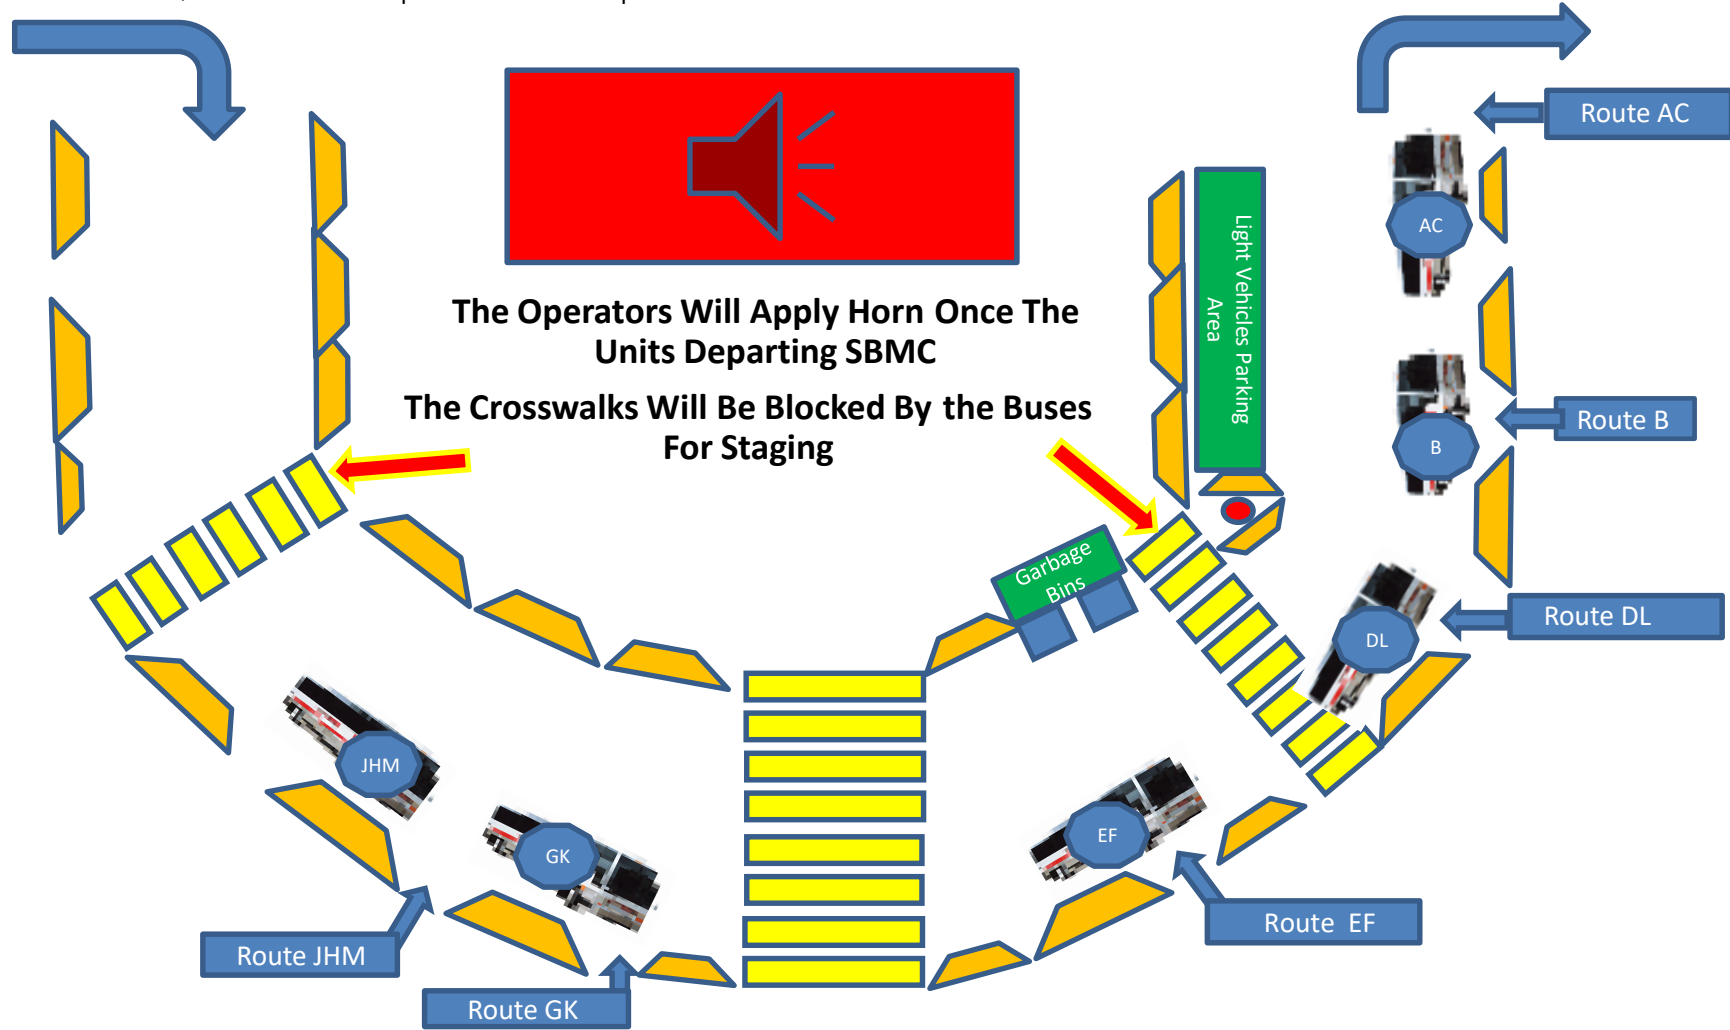

## 6:50 East SBMC Staging departure times from Site:

Stage	Depart for SBMC	Depart SBMC for Town
Mine Fire Hall Route EF	6:40	6:50
Tailings Route M	6:40	6:50
Plant 86 Route JH	6:40	6:50
TRO Route GK	6:40	6:50
All Routes	6:40	6:50

**NOTE:**

Row 1 Route AC, B, DL, EF, GK, JH, M.

The buses assigned to each staging area will be the coach passengers will boarding to go home.

Coaches will not stop at unassigned drop off locations.

# 18:50 East SBMC Staging departure times from Site:

Stage	Depart for SBMC	Depart SBMC for Town
Mine Fire Hall Route DL	18:40	18:50
Tailings Route JHM	18:40	18:50
Plant 86 Route GK	18:40	18:50
TRO Route EF	18:40	18:50
All Routes	18:40	18:50

- Mine Fire Hall Route DL →
- Tailings Route JHM →
- Plant 86 Route GK →
- TRO Route EF →
- All Routes →

**NOTE:**  
 Row 1 Route AC, B, DL, EF, GK, JHM.  
 The buses assigned to each staging area will be the coach passengers will boarding to go home.  
Coaches will not stop at unassigned drop off locations.