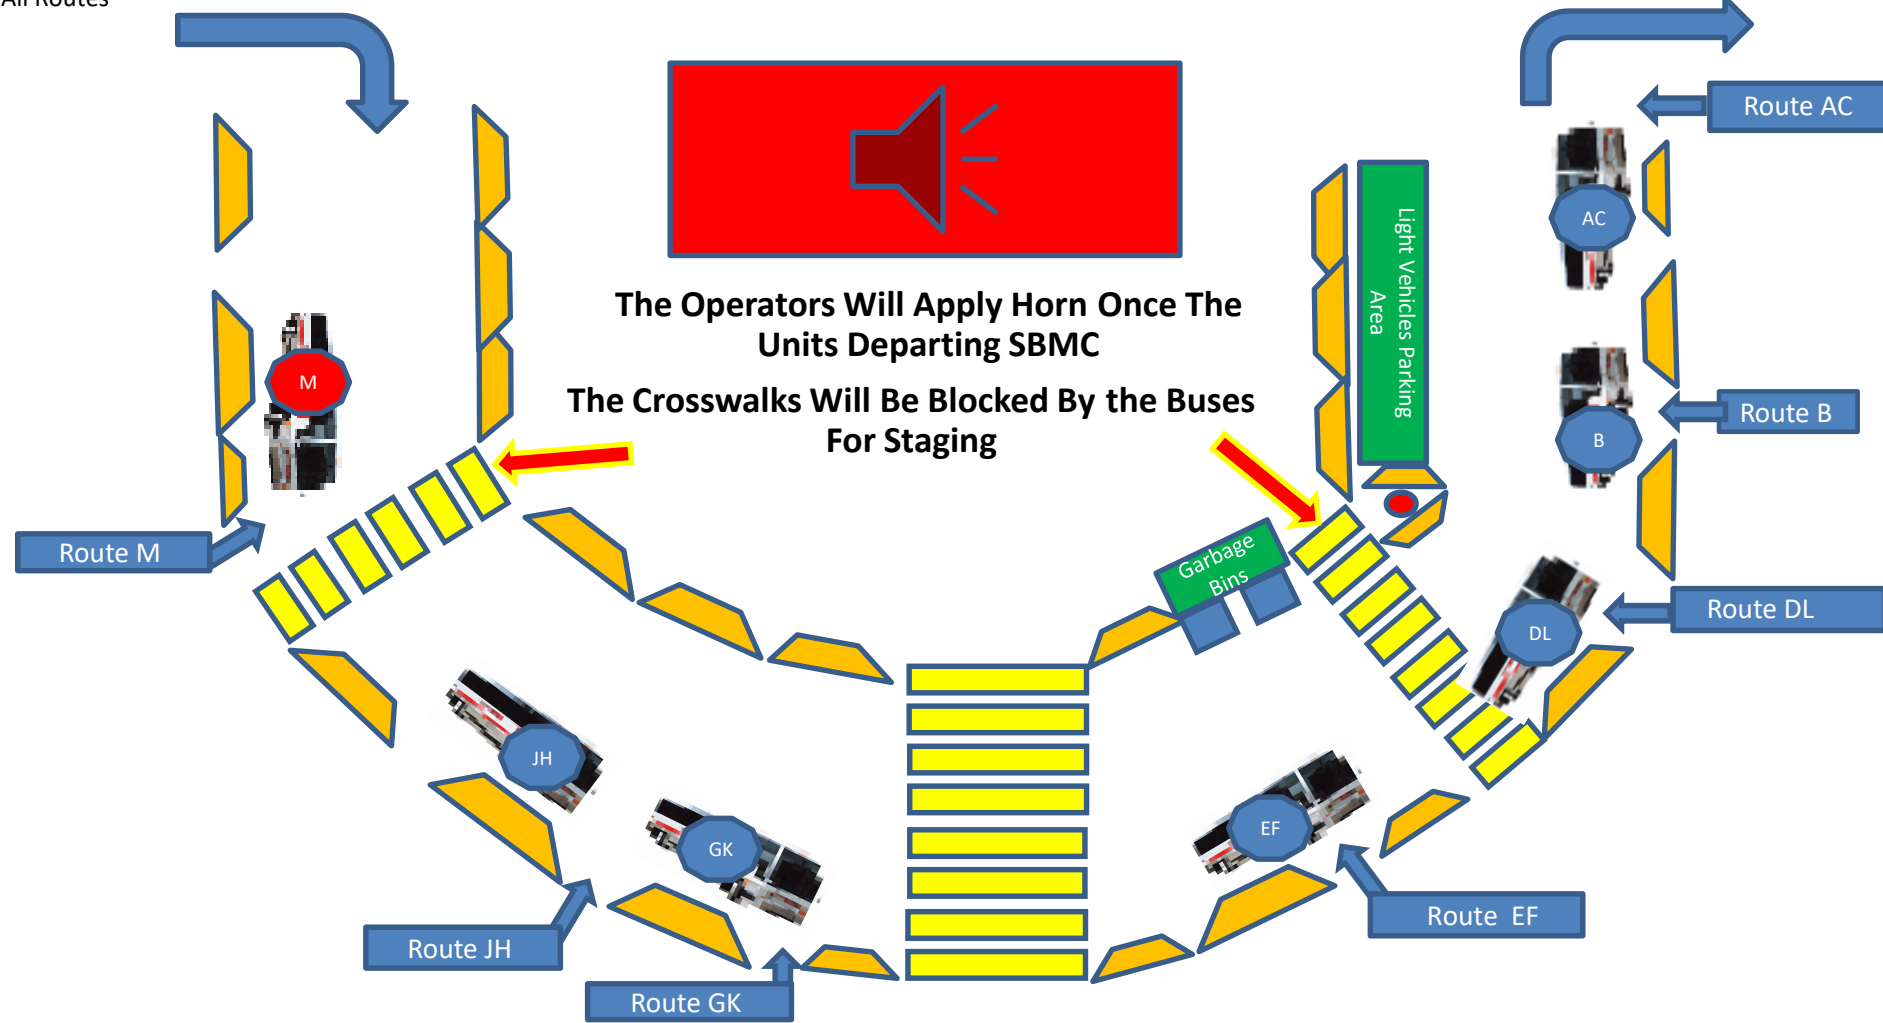

## 6:50 East SBMC Staging departure times from Site:

Stage	Depart for SBMC	Depart SBMC for Town
Mine Fire Hall Route EF	6:40	6:50
Tailings Route M	6:40	6:50
Plant 86 Route JH	6:40	6:50
TRO Route GK	6:40	6:50
All Routes	6:40	6:50

**NOTE:**

Row 1 Route AC, B, DL, EF, GK, JH, M.

The buses assigned to each staging area will be the coach passengers will boarding to go home.

Coaches will not stop at unassigned drop off locations.

# 18:50 East SBMC Staging departure times from Site:

Stage	Depart for SBMC	Depart SBMC for Town
Mine Fire Hall Route DL	18:40	18:50
Tailings Route JHM	18:40	18:50
Plant 86 Route GK	18:40	18:50
TRO Route EF	18:40	18:50
All Routes	18:40	18:50

- Mine Fire Hall Route DL →
- Tailings Route JHM →
- Plant 86 Route GK →
- TRO Route EF →
- All Routes →

**NOTE:**  
 Row 1 Route AC, B, DL, EF, GK, JHM.  
 The buses assigned to each staging area will be the coach passengers will boarding to go home.  
Coaches will not stop at unassigned drop off locations.