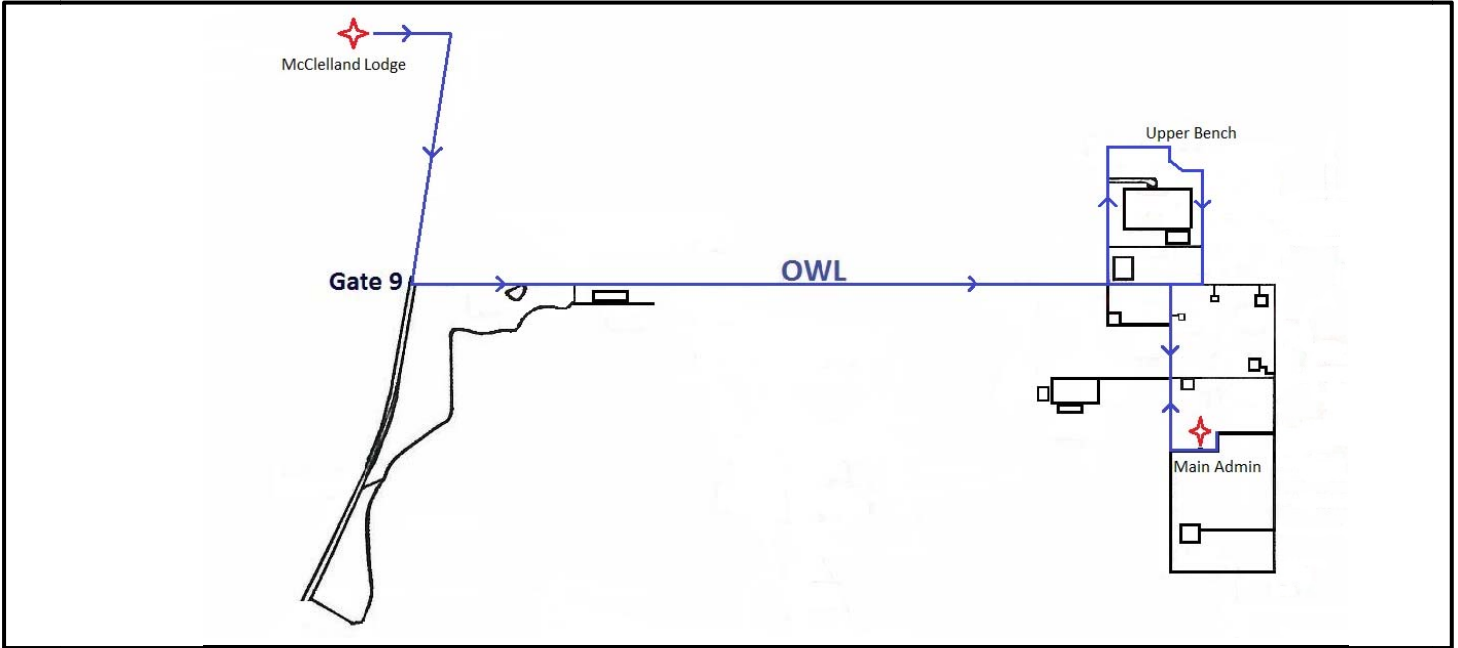

FORT HILLS OPERATIONS

OFF-PEAK – McClelland Shuttle

Effective: 18 June 2018

MCCLELLAND DEPARTURE TIME
08:00 - 16:00 Every half hour
MAIN ADMIN DEPARTURE TIME
08:00 - 16:00 Every half hour

<u>ROUTE DETAILS</u>
McClelland – Off Peak Shuttle
Stops:
Main Admin
033 Upper Bench
078 McClelland Lodge
033 Upper Bench
Main Admin
Frequency:
Every Half Hour
Service from Main Admin:
08:00 to 16:00