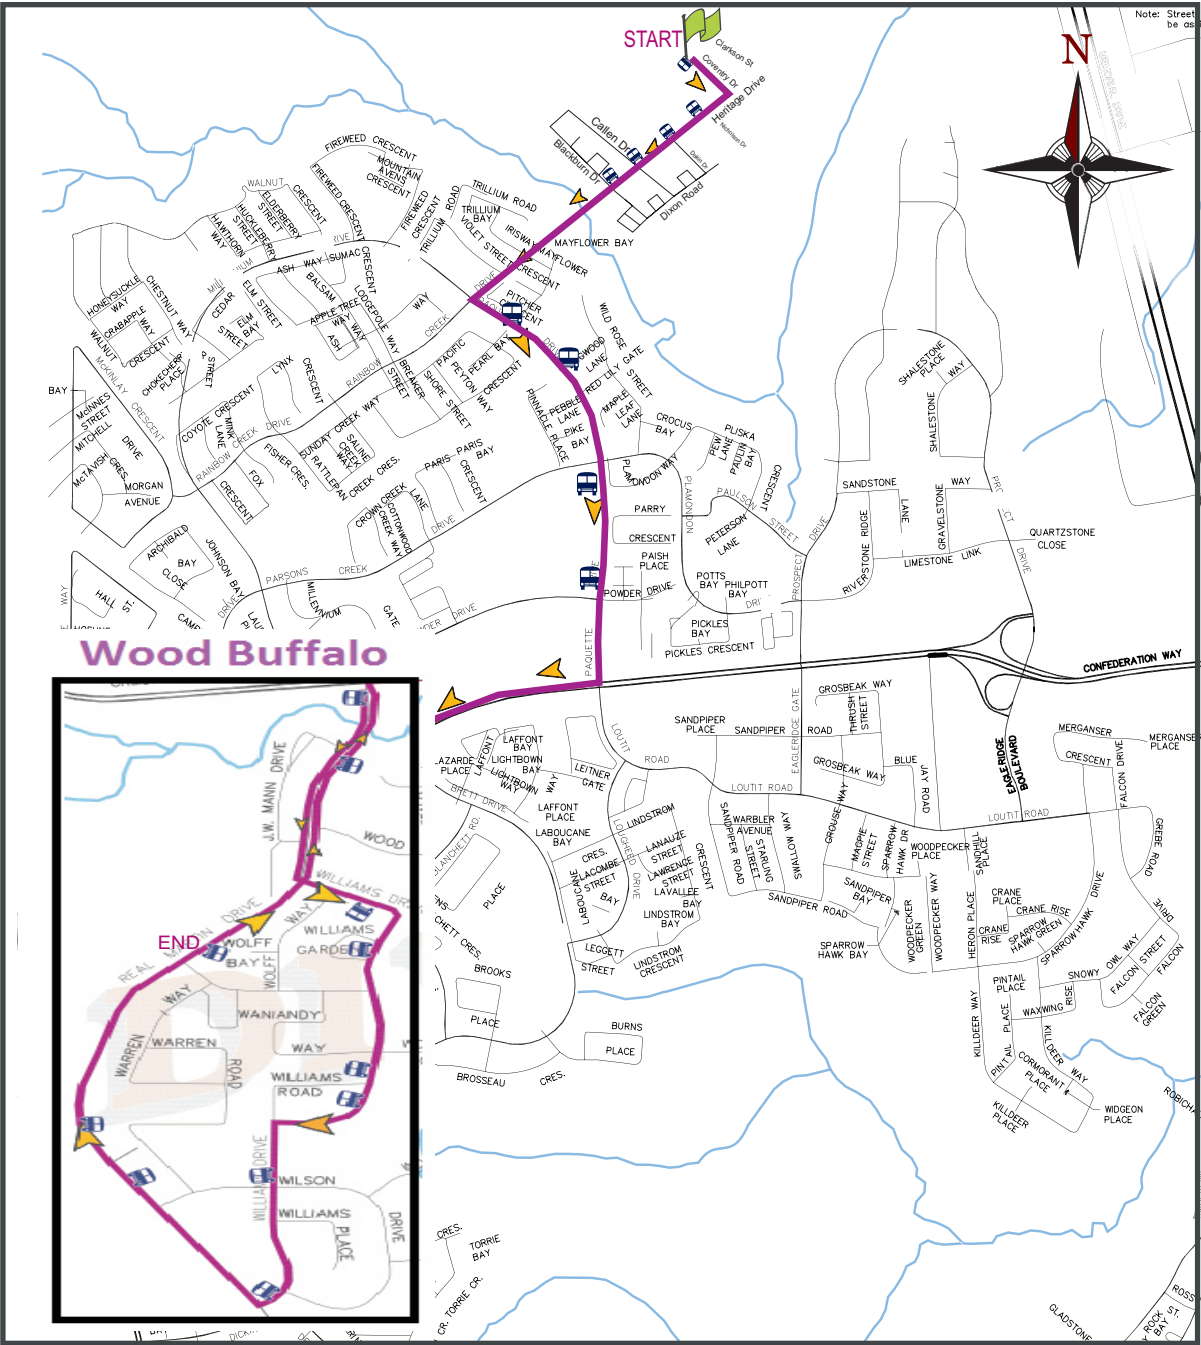

**BUS ROUTE:**  
**Bus Zone 6A**

**SITE TO TOWN**

**DAYS:**

**PICK-UP TIMES:**  
 REFER TO BUS TIMETABLE

**STOPS:**

- |                |
|----------------|
| Coventry Dr    |
| Heritage Dr    |
| Paquette Dr    |
| Real Martin Dr |
| Williams Dr    |
| Real Martin Dr |

= Transit Stop = Non-Transit Stop

**PICK-UP:** SYNCRUDE SITE

**SITE TO TOWN(PURPLE)**  
**SYNCRUDE ROUTE A**

UPDATED October 1, 2018

**Syncrude Bus Zone 6A**

\*All information contained on this website is proprietary to Diversified Transportation Ltd. Copying, altering and/or distribution of any of the content is strictly prohibited