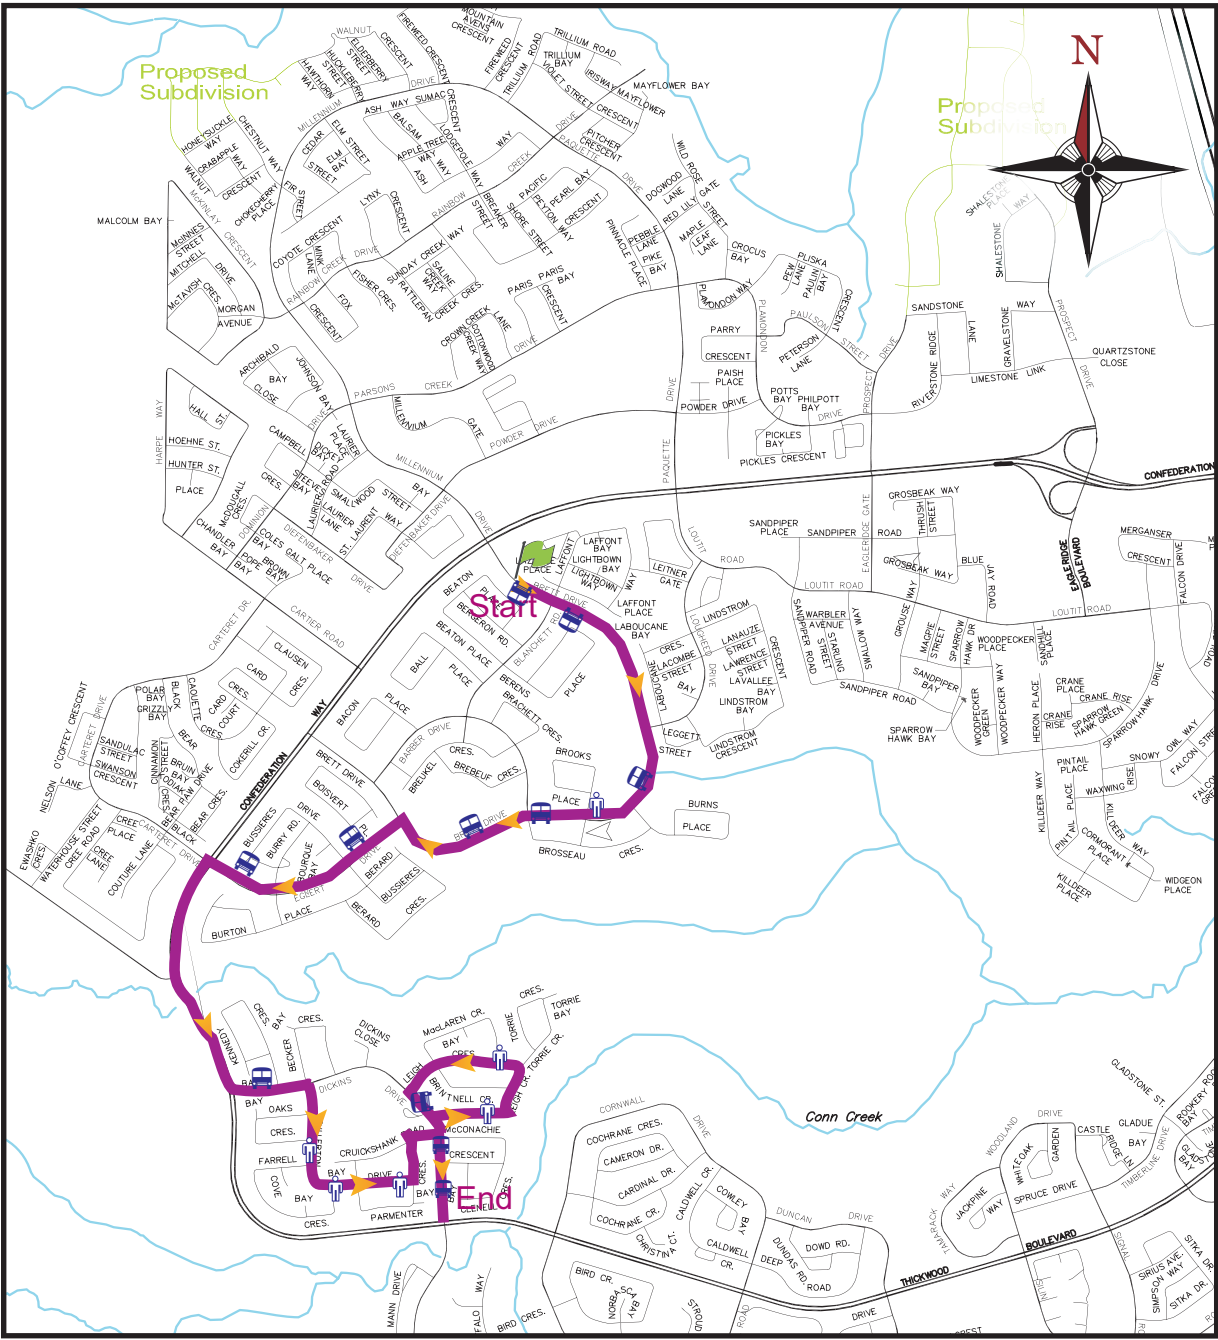

BUS ROUTE:
Bus Zone 4B

SITE TO TOWN

DAYS:

PICK-UP TIMES:
 REFER TO BUS TIMETABLE

STOPS:

Brett Dr
Eglert Dr
Dickins Dr
Fullerton Dr
Cruikshank Rd
Leigh Cres
Dickins Dr

= Transit Stop = Non-Transit Stop

PICK-UP: SYNCRUDE SITE

SITE TO TOWN(PURPLE)
SYNCRUDE ROUTE A
 UPDATED February, 2019

Syncrude Bus Zone 4B

*All information contained on this website is proprietary to Diversified Transportation Ltd. Copying, altering and/or distribution of any of the content is strictly prohibited