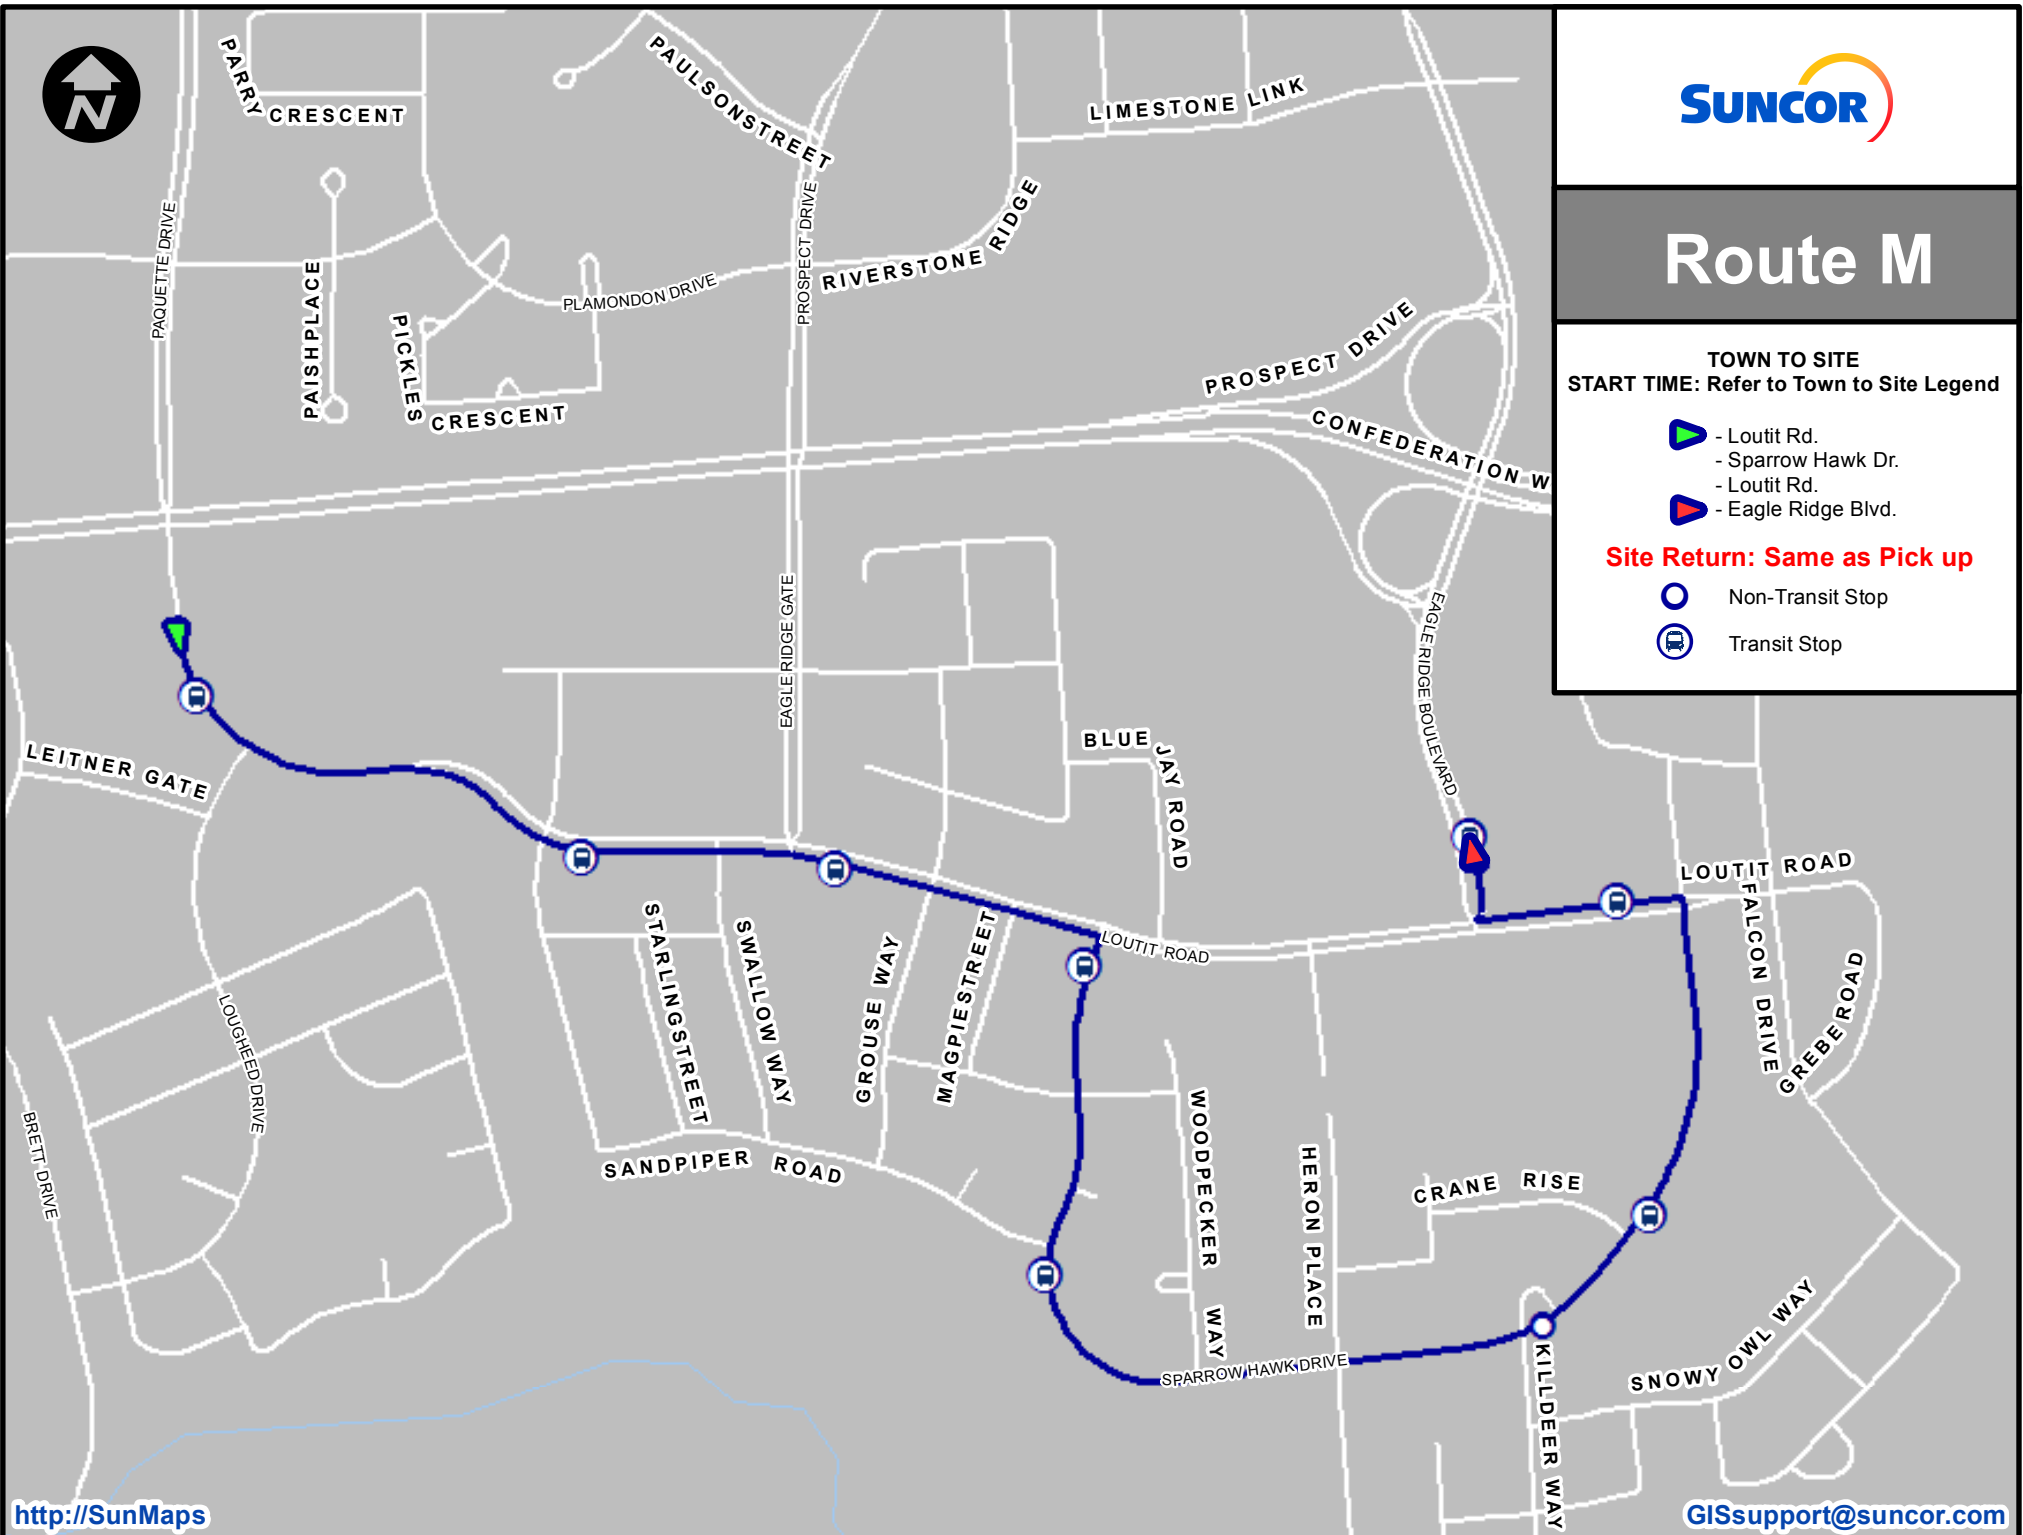

Route M

TOWN TO SITE
START TIME: Refer to Town to Site Legend

-  - Loutit Rd.
-  - Sparrow Hawk Dr.
-  - Loutit Rd.
-  - Eagle Ridge Blvd.

Site Return: Same as Pick up

-  Non-Transit Stop
-  Transit Stop

Route M - 2 West

TOWN TO SITE
START TIME: Refer to Town to Site Legend

-  - Loutit Rd.
- Sparrow Hawk Dr.
- Loutit Rd.
-  - Eagle Ridge Blvd.

Site Return: Same as Pick up

-  Non-Transit Stop
-  Transit Stop

Route M-3 & M-4 West

TOWN TO SITE
START TIME: Refer to Town to Site Legend

-  - Loutit Rd.
-  - Sparrow Hawk Dr.
-  - Loutit Rd.
-  - Eagle Ridge Blvd.

Site Return: Same as Pick up

-  Non-Transit Stop
-  Transit Stop