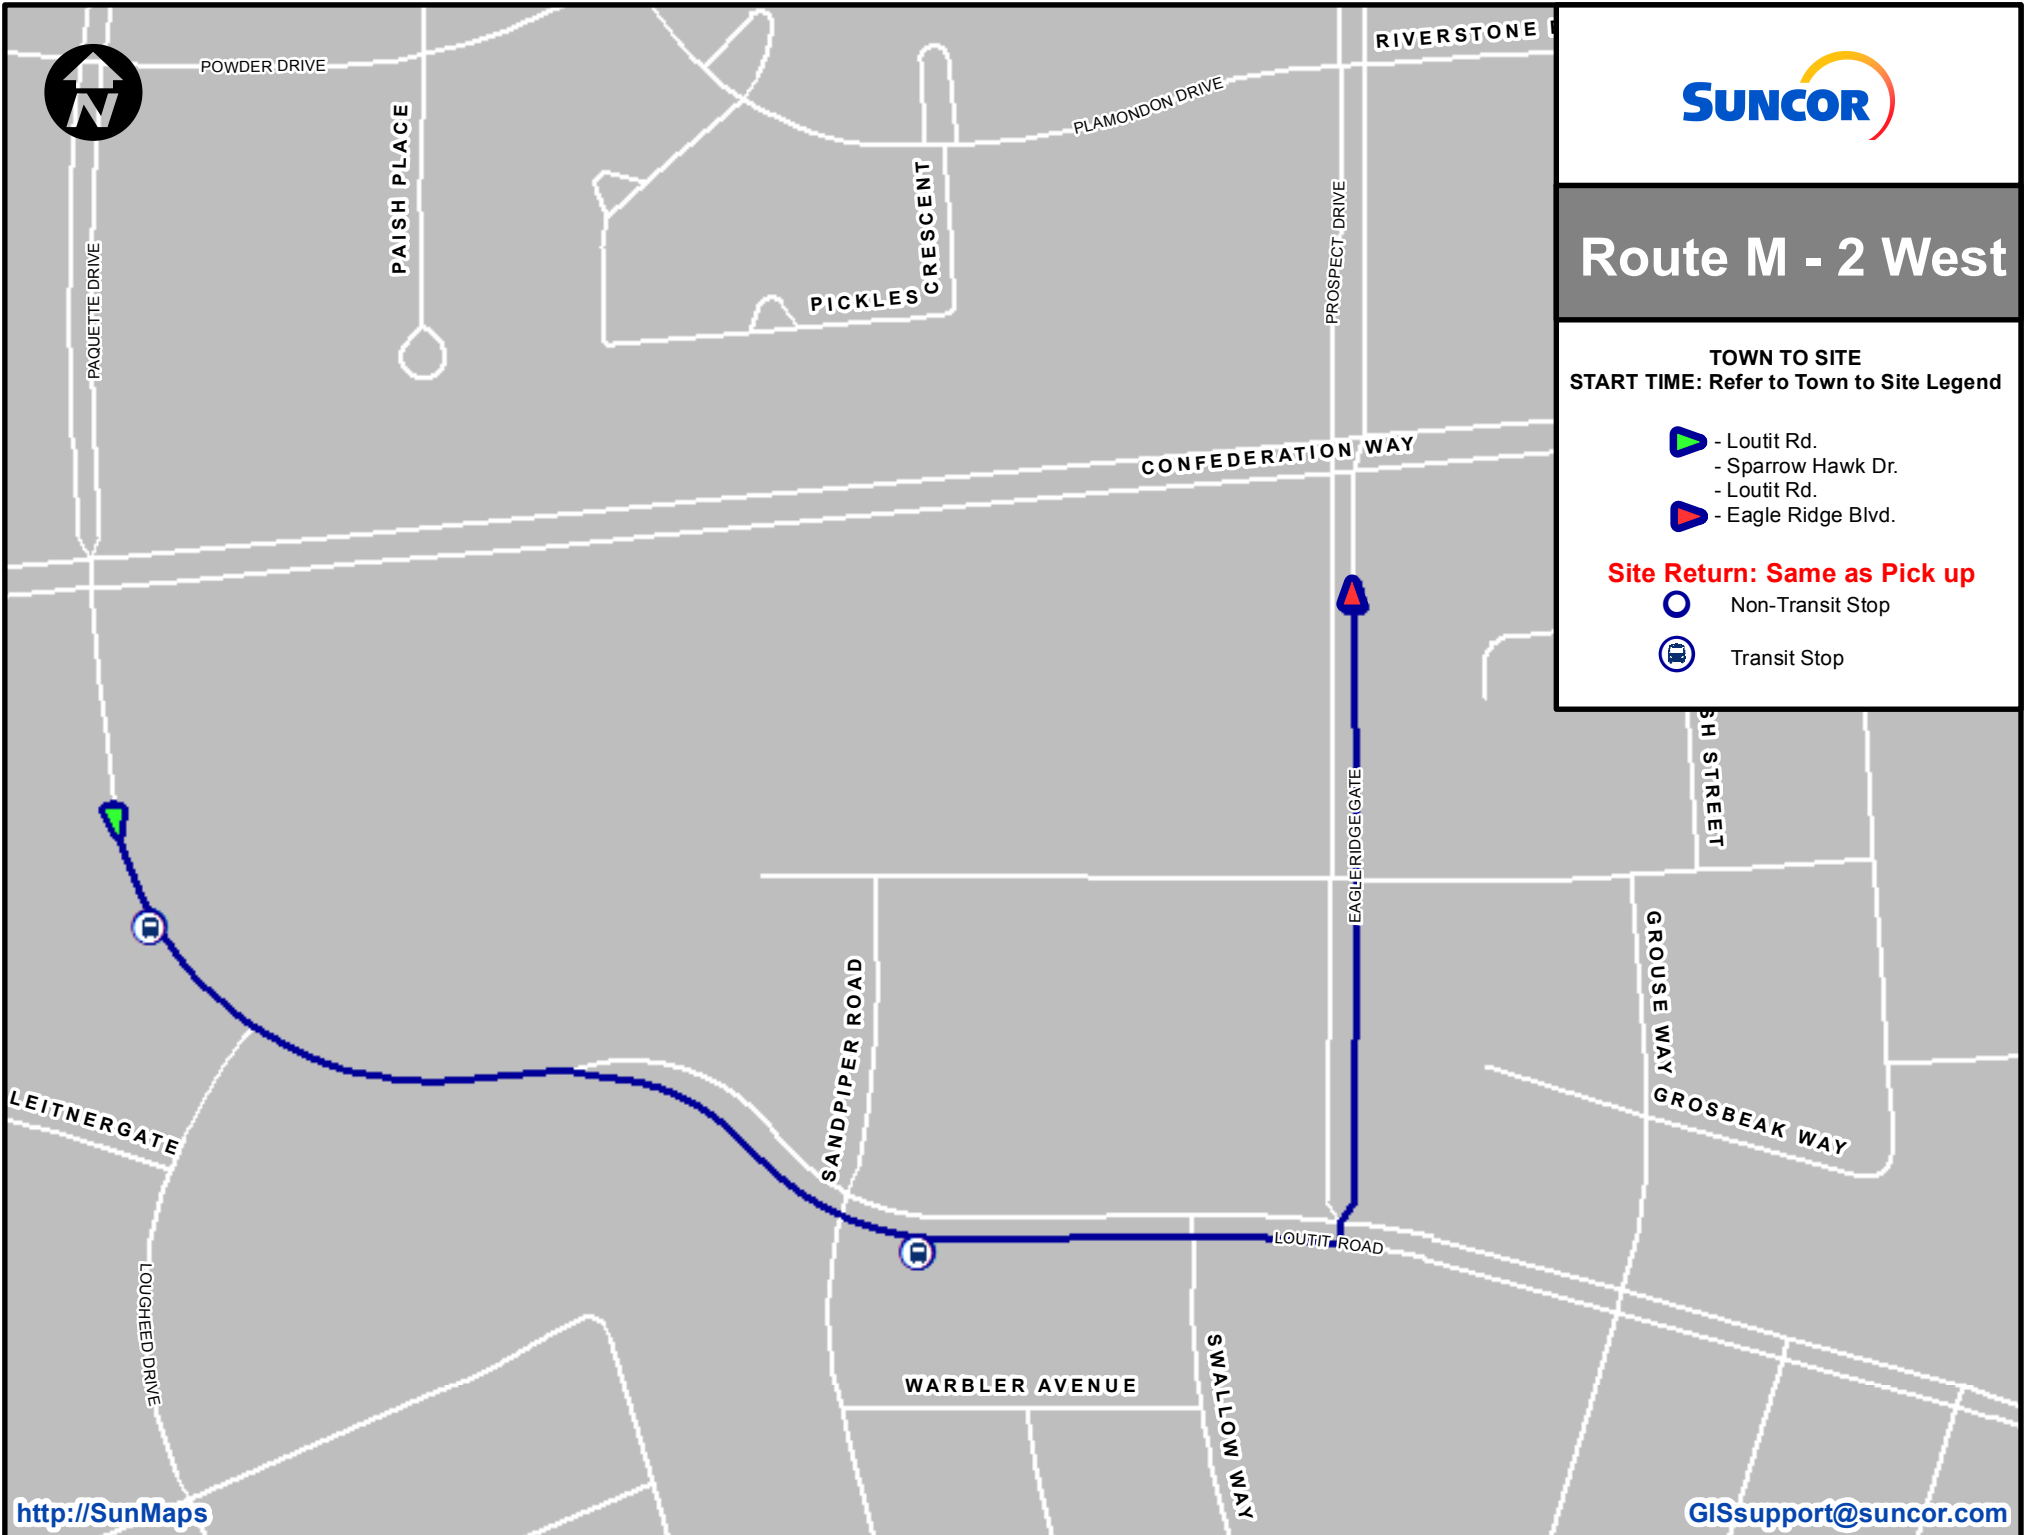

Route M

TOWN TO SITE
START TIME: Refer to Town to Site Legend

-  - Loutit Rd.
-  - Sparrow Hawk Dr.
-  - Loutit Rd.
-  - Eagle Ridge Blvd.

Site Return: Same as Pick up

-  Non-Transit Stop
-  Transit Stop

Route M - 2 West

TOWN TO SITE
START TIME: Refer to Town to Site Legend

-  - Loutit Rd.
- Sparrow Hawk Dr.
- Loutit Rd.
-  - Eagle Ridge Blvd.

Site Return: Same as Pick up

-  Non-Transit Stop
-  Transit Stop

Route M-3 & M-4 West

TOWN TO SITE
START TIME: Refer to Town to Site Legend

-  - Loutit Rd.
-  - Sparrow Hawk Dr.
-  - Loutit Rd.
-  - Eagle Ridge Blvd.

Site Return: Same as Pick up

-  Non-Transit Stop
-  Transit Stop