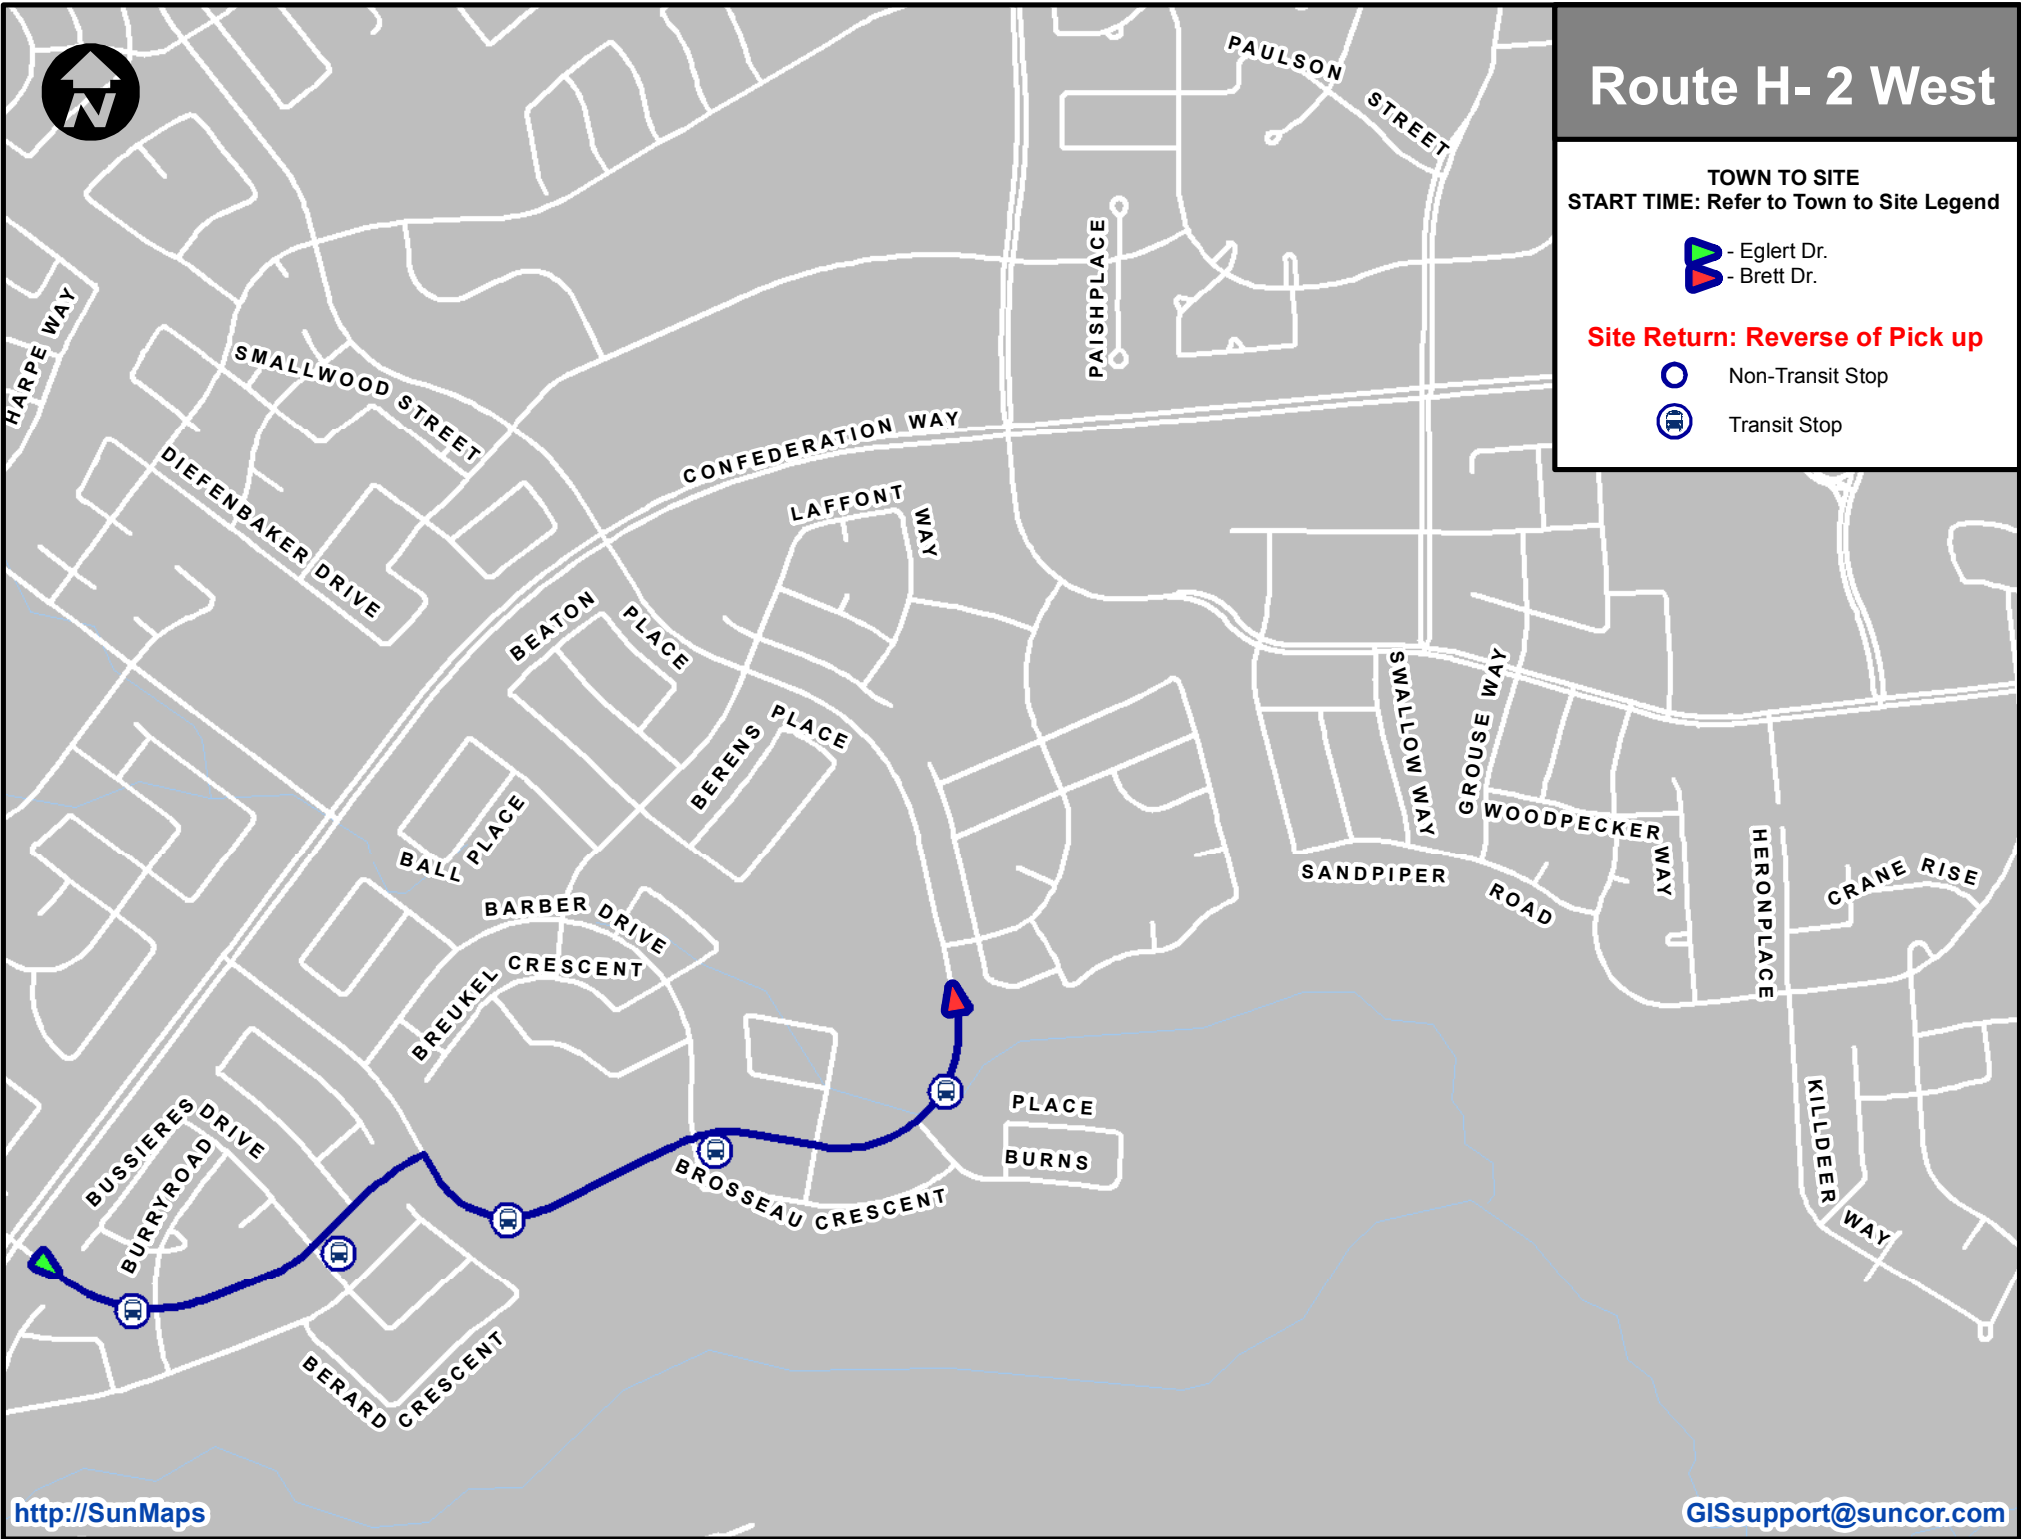

Route H

TOWN TO SITE
START TIME: Refer to Town to Site Legend

-  - Eglert Dr.
-  - Brett Dr.
-  - Loughheed Dr.
-  - Loutit Rd.
-  - Eagle Ridge Gate

Site Return: Reverse of Pick up

-  Non-Transit Stop
-  Transit Stop

Route H- 2 West

TOWN TO SITE
START TIME: Refer to Town to Site Legend

Site Return: Reverse of Pick up

- Non-Transit Stop
- Transit Stop

Route H-3 & H-4 West

TOWN TO SITE
START TIME: Refer to Town to Site Legend

- Loudgheed Dr.
- Loutit Rd.
- Eagle Ridge Gate

Site Return: Reverse of Pick up

- Non-Transit Stop
- Transit Stop