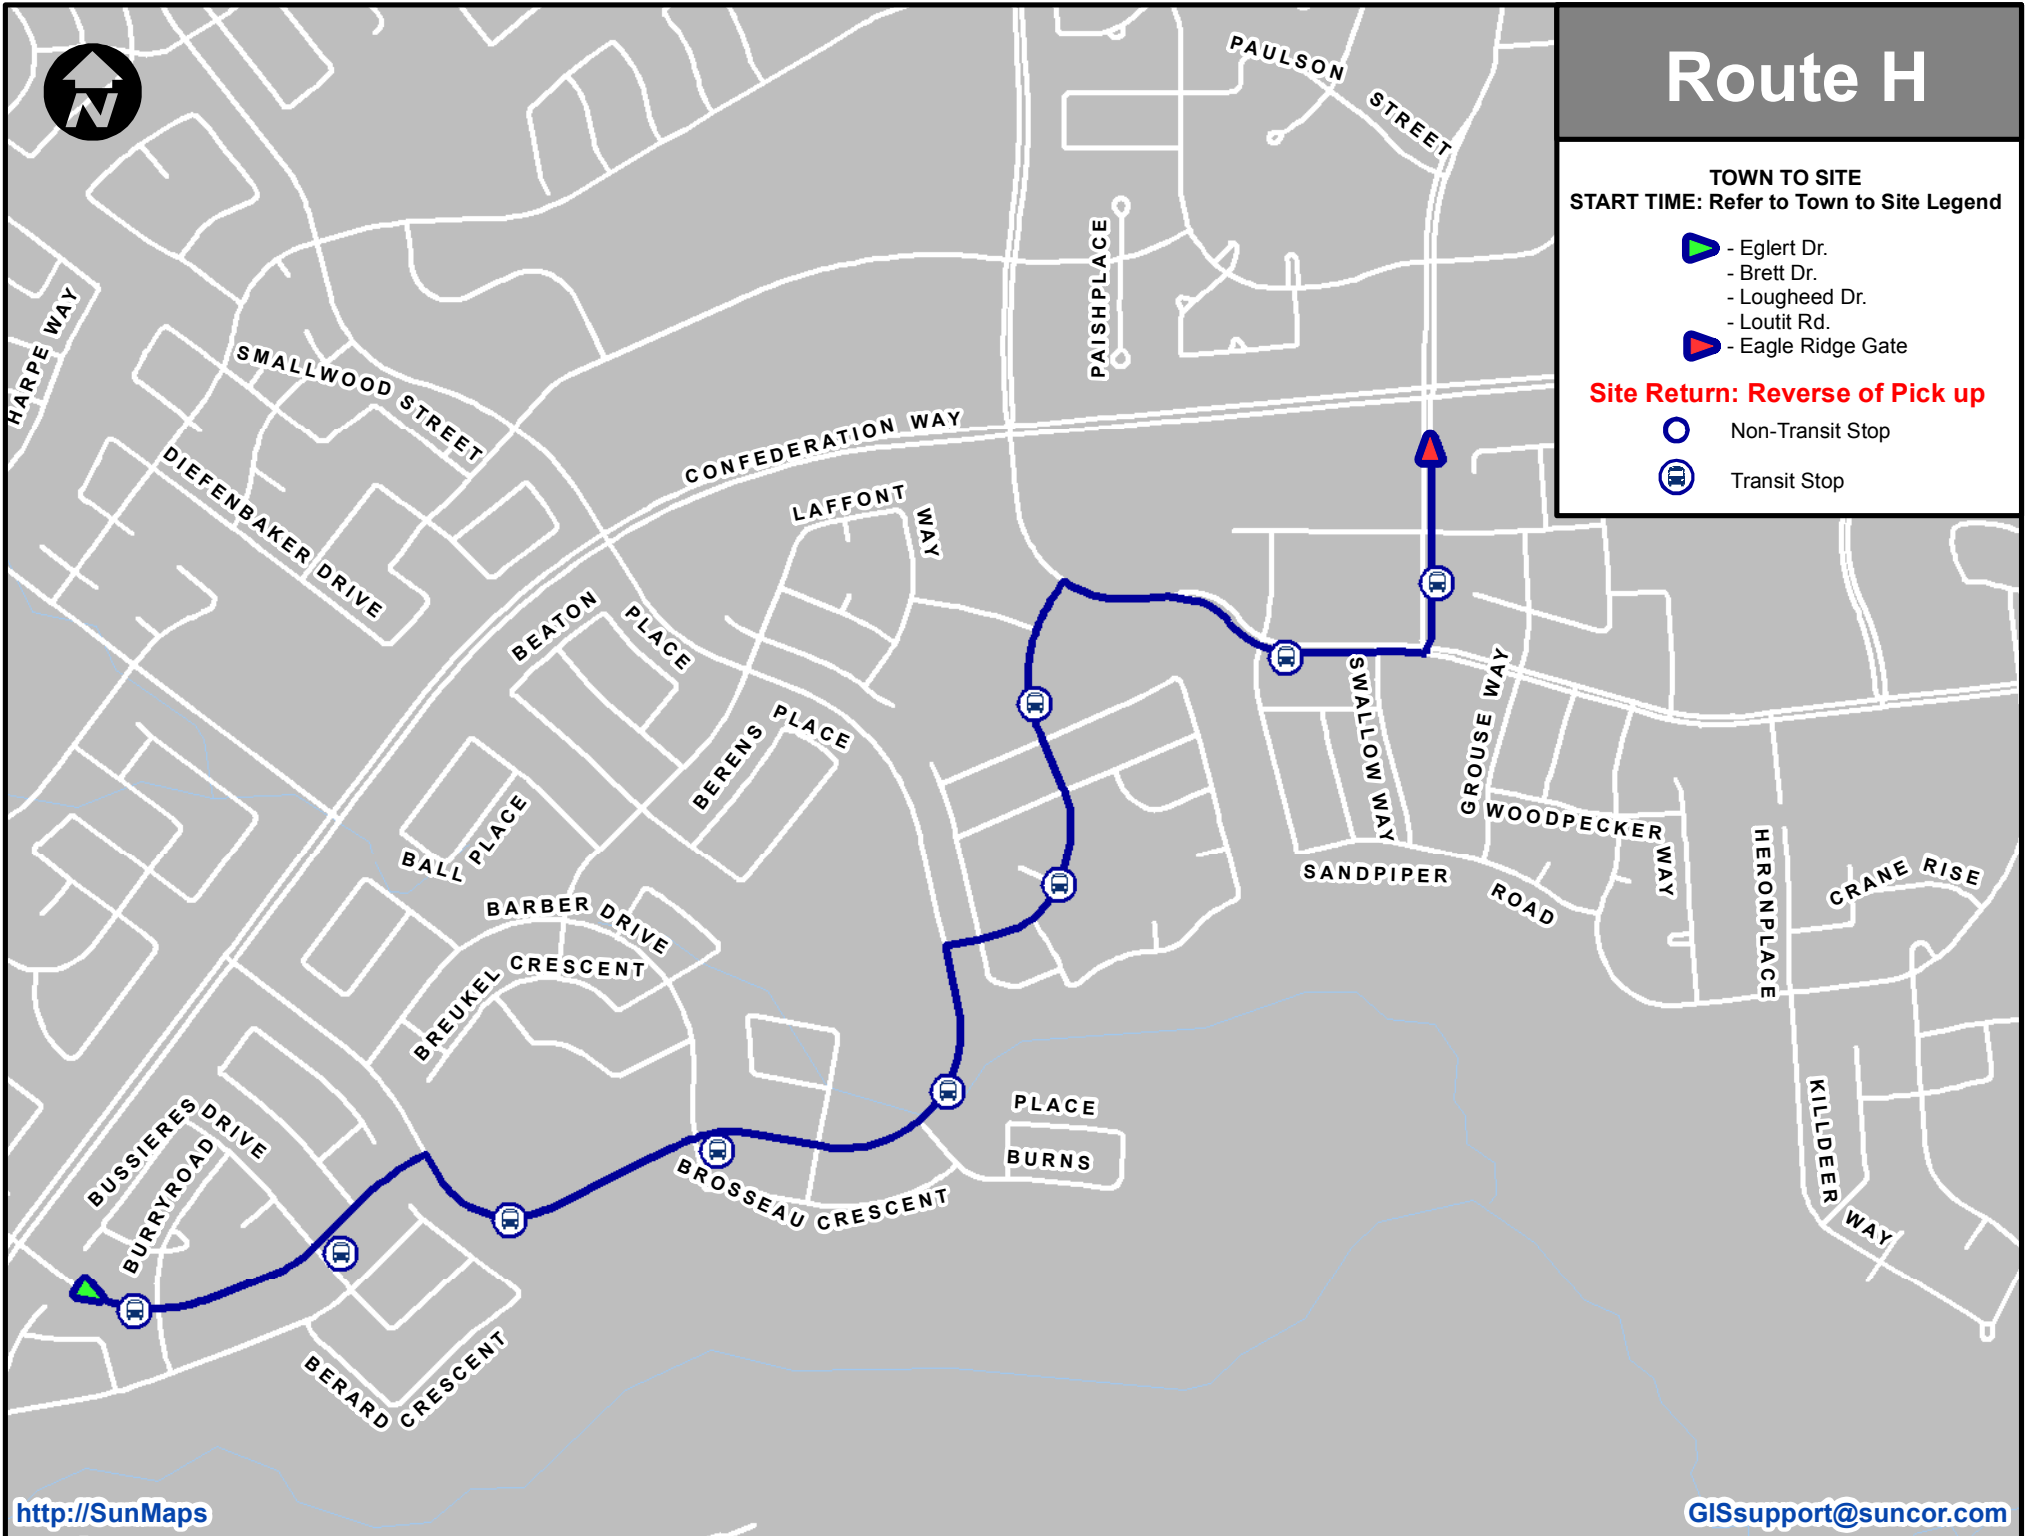

Route H

TOWN TO SITE
START TIME: Refer to Town to Site Legend

-  - Eglert Dr.
-  - Brett Dr.
-  - Loughheed Dr.
-  - Loutit Rd.
-  - Eagle Ridge Gate

Site Return: Reverse of Pick up

-  Non-Transit Stop
-  Transit Stop

Route H- 2 West

TOWN TO SITE
START TIME: Refer to Town to Site Legend

Site Return: Reverse of Pick up

- Non-Transit Stop
- Transit Stop

Route H-3 & H-4 West

TOWN TO SITE
START TIME: Refer to Town to Site Legend

- Loudgheed Dr.
- Loutit Rd.
- Eagle Ridge Gate

Site Return: Reverse of Pick up

- Non-Transit Stop
- Transit Stop