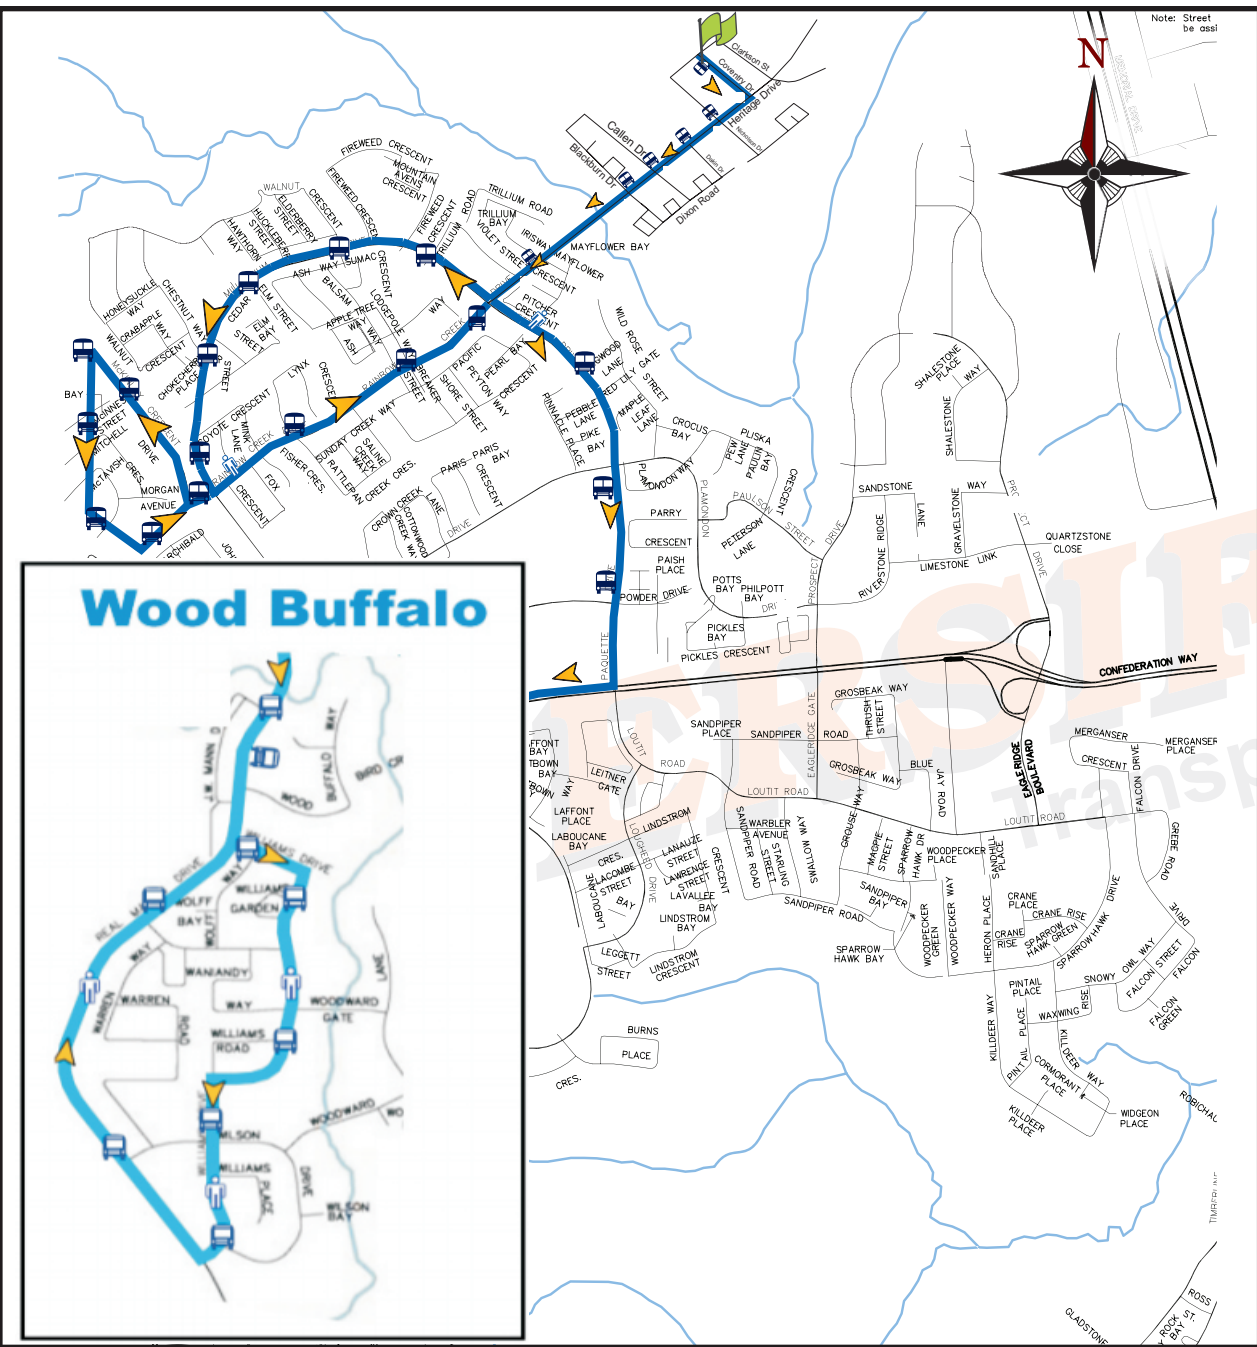

**BUS ROUTE:**  
**ZONE 6**

**SITE TO TOWN** **Syncrude**

**DAYS:** MONDAY TO SUNDAY

**PICK-UP TIMES:**  
REFER TO BUS TIMETABLE

**PICK-UP:**

Coventry Dr
Heritage Dr
Millennium Dr
Morgan Ave
Rainbow Creek Dr
Paquette Dr
Real Martin Dr
Williams Dr
Real Martin Dr

= Transit Stop    = Non-Transit Stop  
 = Leg 1    = Leg 2

**DROP-OFF:** SYNCRUDE SITE

**SITE TO TOWN (BLUE)**  
**SYNCRUDE ZONE 6**  
UPDATED Feb 2019

**Syncrude ZONE 6**

\*All information contained on this website is proprietary to Diversified Transportation Ltd. Copying, altering and/or distribution of any of the content is strictly prohibited