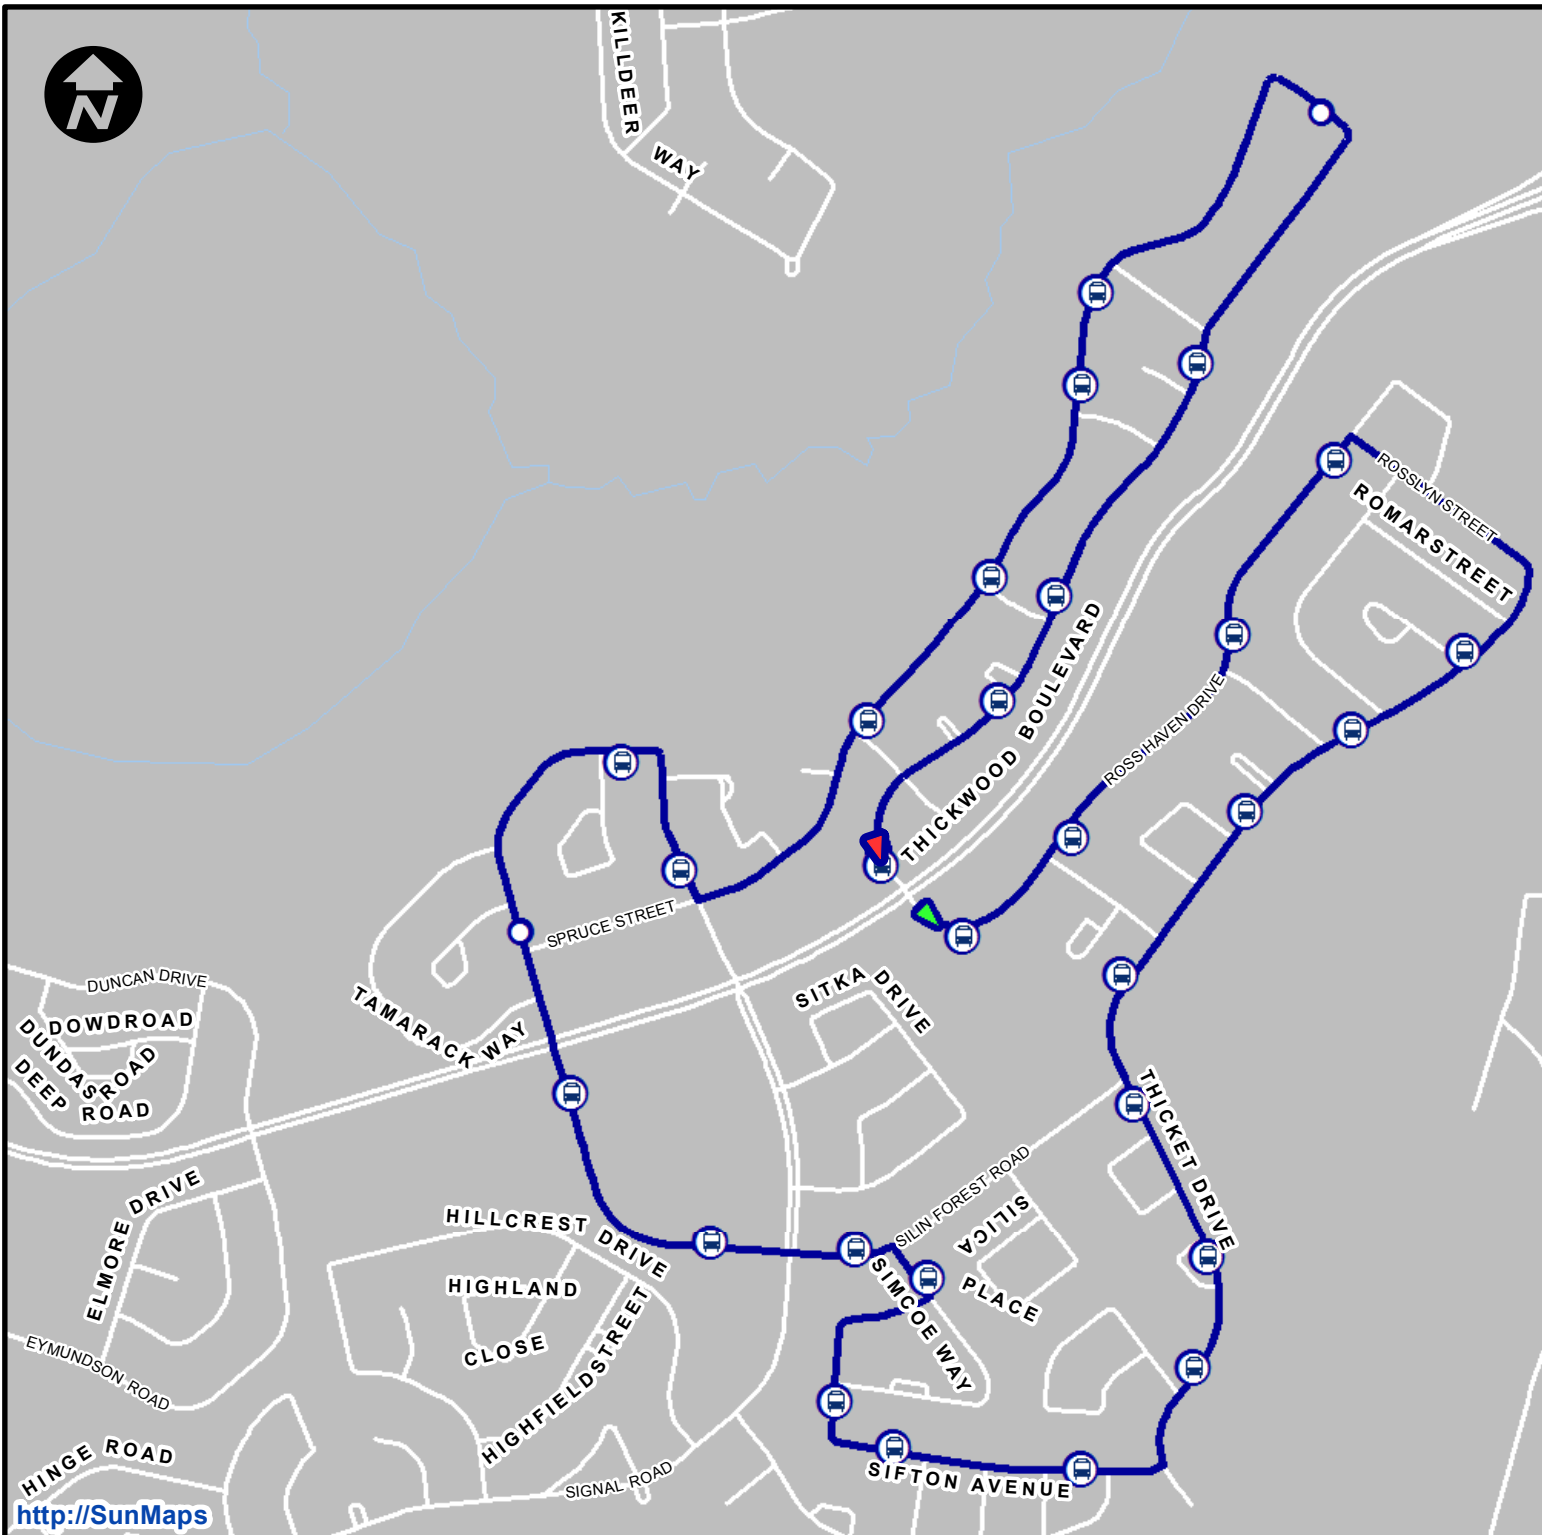

Route F

TOWN TO SITE

START TIME: Refer to Town to Site Legend

-  - Ross Haven Dr.
- Rosslyn St.
- Thicket Dr.
- Sifton Ave.
- Simcoe Way
- Silin Forest Rd.
- Woodland Dr.
-  - Timberline Dr.

Site Return: Same as Pick up

-  Non-Transit Stop
-  Transit Stop

Route F - 2 West

TOWN TO SITE

START TIME: Refer to Town to Site Legend

-  - Ross Haven Dr.
- Rosslyn St.
- Thicket Dr.
- Sifton Ave.
- Simcoe Way
-  - Silin Forest Rd.

Site Return: Same as Pick up

-  Non-Transit Stop
-  Transit Stop

Route F - 3 West

TOWN TO SITE
START TIME: Refer to Town to Site Legend

- Woodland Dr.
- Timberline Dr.

Site Return: Same as Pick up

- Non-Transit Stop
- Transit Stop