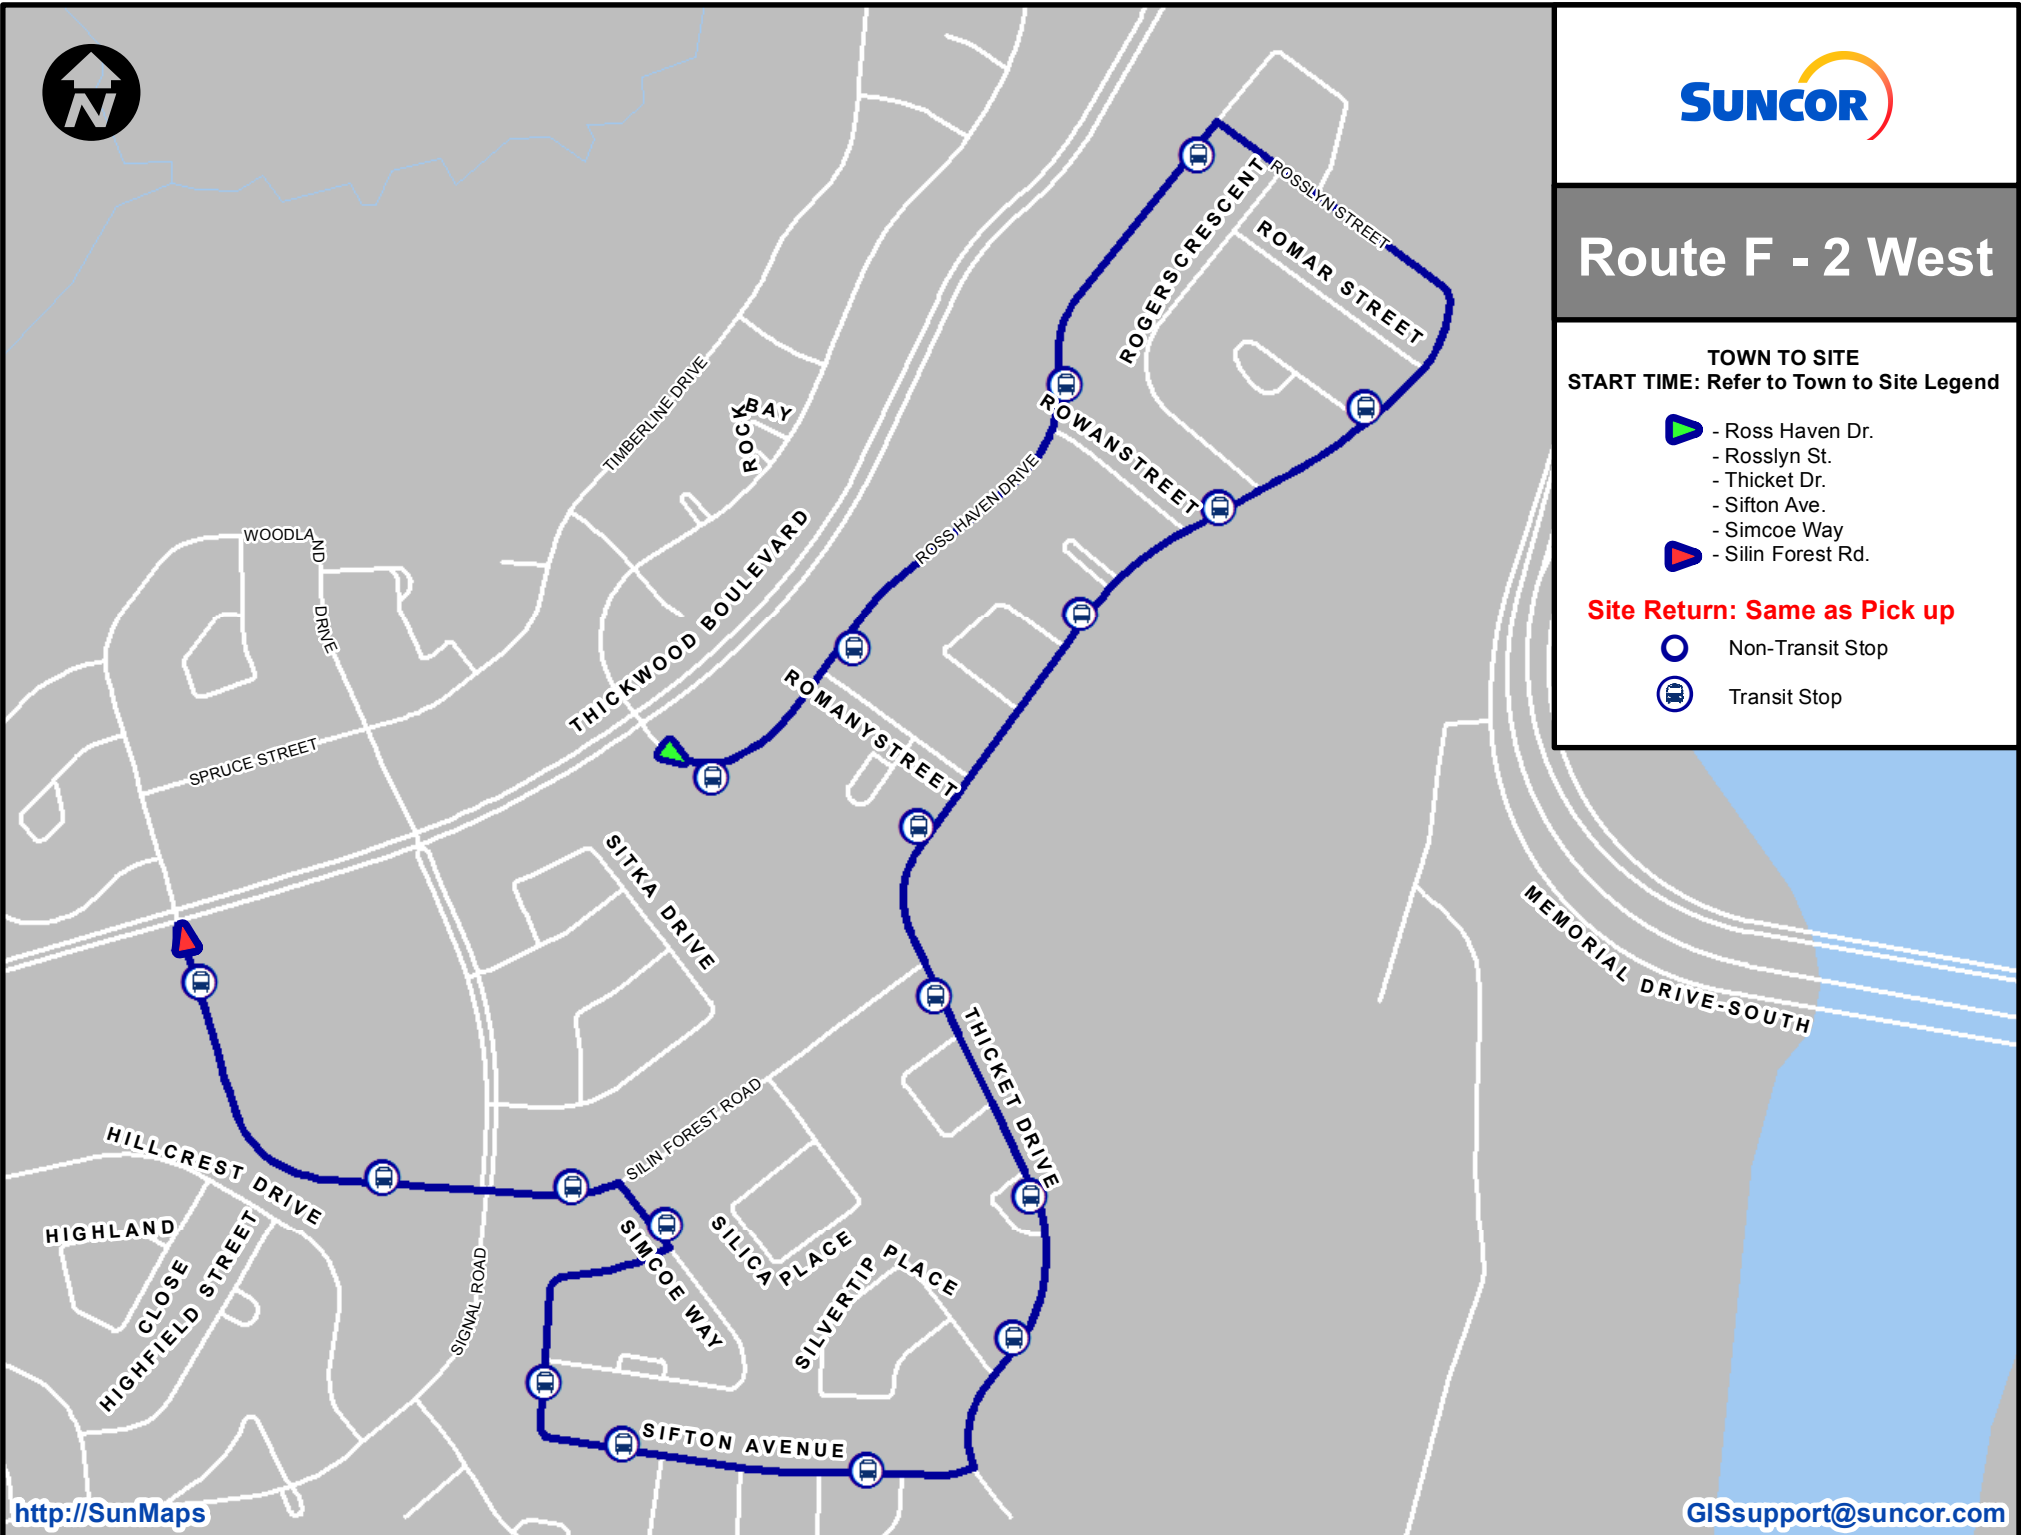

Route F

TOWN TO SITE

START TIME: Refer to Town to Site Legend

-  - Ross Haven Dr.
- Rosslyn St.
- Thicket Dr.
- Sifton Ave.
- Simcoe Way
- Silin Forest Rd.
- Woodland Dr.
-  - Timberline Dr.

Site Return: Same as Pick up

-  Non-Transit Stop
-  Transit Stop

Route F - 2 West

TOWN TO SITE

START TIME: Refer to Town to Site Legend

-  - Ross Haven Dr.
- Rosslyn St.
- Thicket Dr.
- Sifton Ave.
- Simcoe Way
-  - Silin Forest Rd.

Site Return: Same as Pick up

-  Non-Transit Stop
-  Transit Stop

Route F - 3 West

TOWN TO SITE
START TIME: Refer to Town to Site Legend

- Woodland Dr.
- Timberline Dr.

Site Return: Same as Pick up

- Non-Transit Stop
- Transit Stop